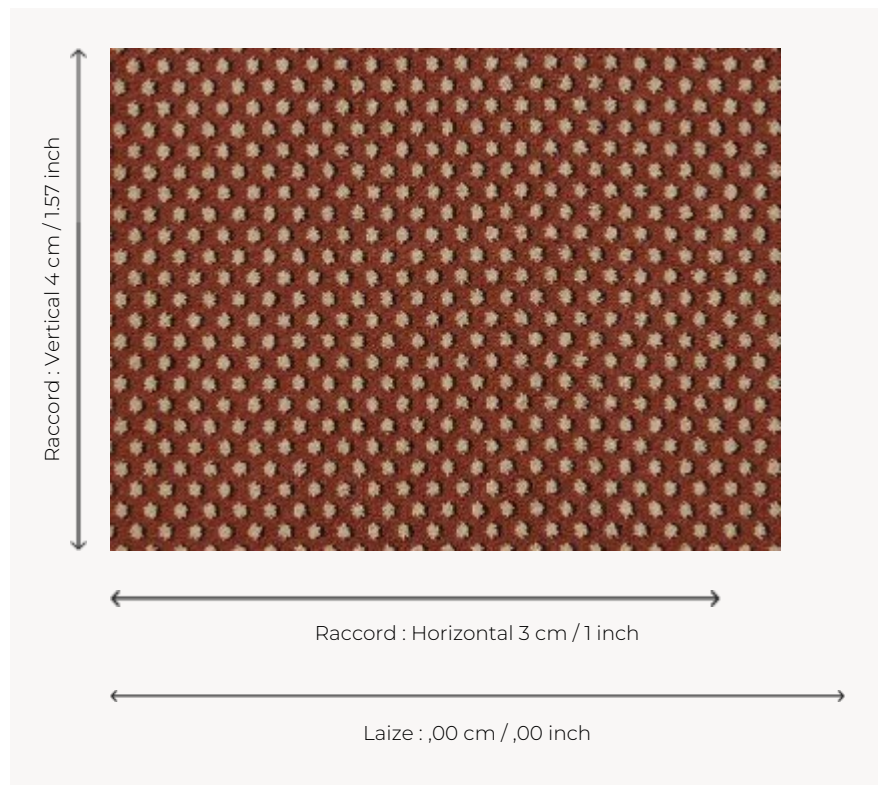

FT419002 CABOCHONS SMALL

A small contemporary semi-plain with a minimalist 20's pattern, CABOCHONS SMALL is a Axminster woven carpet.

FT419002 - Rouge

Pierre Frey

PERFORMANCE	TRAFIC INTENSE - NON FEU
FAMILY	Carpet
TECHNIQUE	Fast-Track woven Axminster
USE	Intensive traffic
COMPOSITION	80 % Wool - 20 % Polyamide
DENSITY	7x10
PILE	Cut pile
ASPECT	Mat
REPEAT	H: 3 cm - 1,00 inch V: 4 cm - 1,57 inch Straight repeat
NUMBER OF COLORS	3
PILE HEIGHT	7.40 mm 0.29 inch
TOTAL HEIGHT	10.10 mm 0.39 inch
TOTAL WEIGHT	7.18 oz/ft ²
CERTIFICATIONS	Passé
NOTES	Fire retardant Heavy traffic Large width
INFORMATION	Production tolerance +/- 3 to 5% Natural peeling

2 Colors

FT419001
Vert

FT419002
Rouge