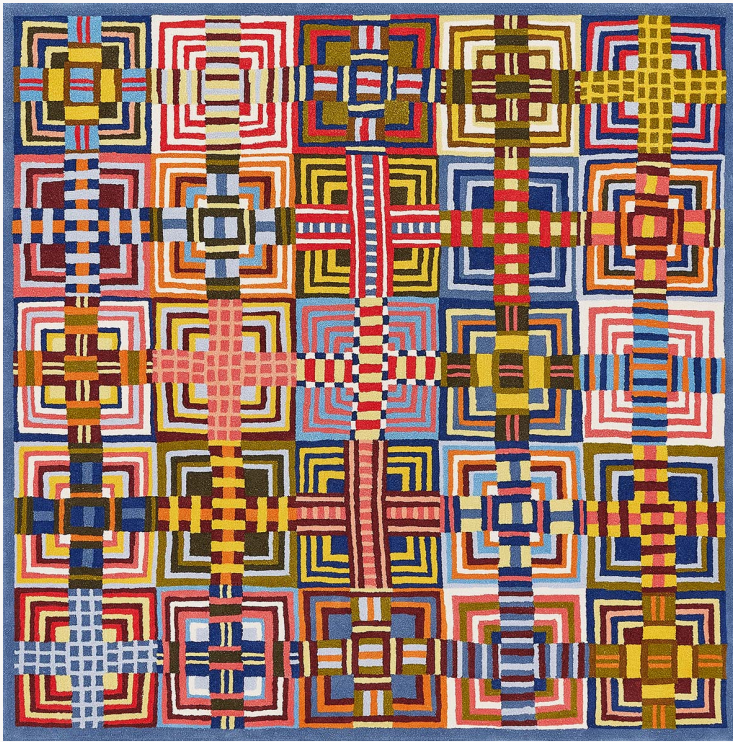

FT445001 MARIA

Reproduction of the magnificent hand embroidery interpreting the work of artist Maria Shell. From Alaska, her quilt work is an ode to craft and color.

FT445001 - MULTICOLORE

Pierre Frey

PERFORMANCE	TRAFIC INTENSE
FAMILY	Rug
ARTIST	Maria Shell
TECHNIQUE	Hand-tuft
USE	Intensive traffic
COMPOSITION	100 % Wool 380Tex
DENSITY	72 Oz/y2
PILE	Cut pile
ASPECT	Mat
NUMBER OF COLORS	15
PILE HEIGHT	10.00 mm 0.39 inch
TOTAL HEIGHT	13.00 mm 0.51 inch
TOTAL WEIGHT	16.47 oz/ft ²
NOTES	100% handmade 100% natural fiber
INFORMATION	Production tolerance +/- 3 to 5% Natural irregularities Natural peeling

1 Colors

FT445001
MULTICOLOR
E