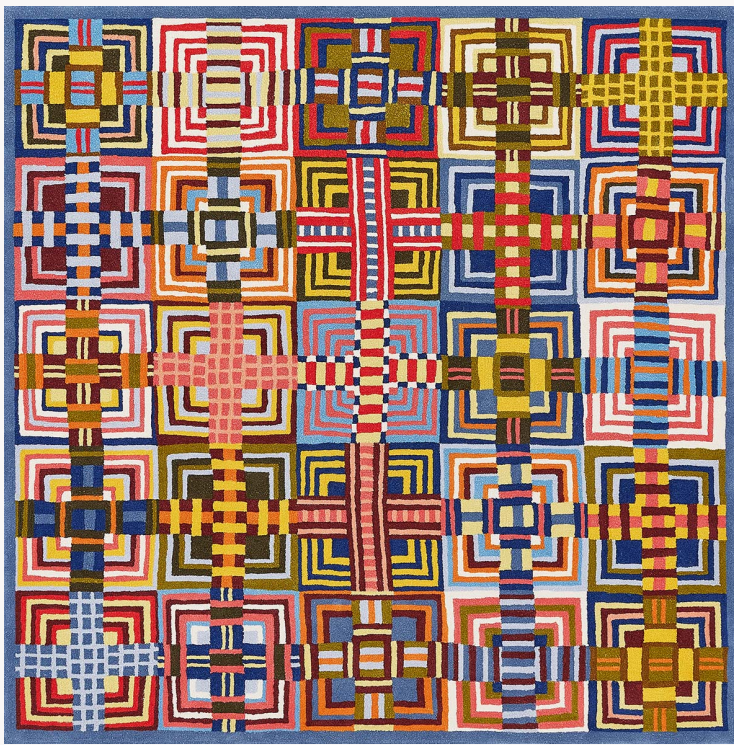

FT445001 MARIA

Reproduction of the magnificent hand embroidery interpreting the work of artist Maria Shell. From Alaska, her quilt work is an ode to craft and color.

FT445001 - Multicolore

Laize : ,00 cm / ,00 inch

Pierre Frey

PERFORMANCE	TRAFIC INTENSE
FAMILY	Rug
ARTIST	Maria Shell
TECHNIQUE	Hand-tuft
USE	Intensive traffic
COMPOSITION	100 % Wool 380Tex
DENSITY	72 Oz/y2
PILE	Cut pile
ASPECT	Mat
NUMBER OF COLORS	15
PILE HEIGHT	10.00 mm 0.39 inch
TOTAL HEIGHT	13.00 mm 0.51 inch
TOTAL WEIGHT	16.47 oz/ft ²
NOTES	100% handmade 100% natural fiber
INFORMATION	Production tolerance +/- 3 to 5% Natural irregularities Natural peeling

1 Colors

FT445001
Muticolore