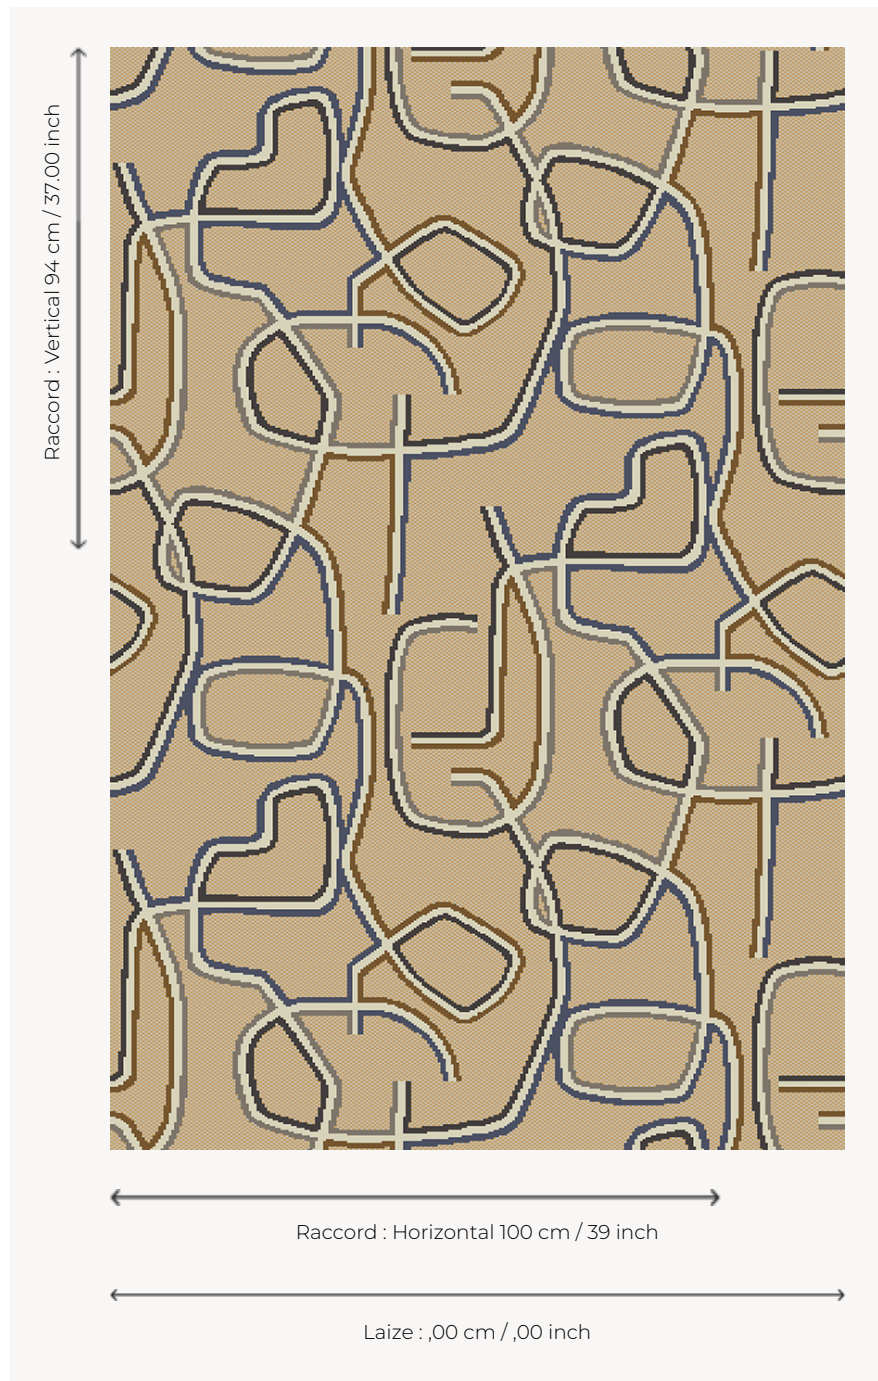

## FT447001 GRAPHIC

Available in three colorful moods, this magnificent graphic design seems to dance on the floor.

### FT447001 - Sable

### Pierre Frey

**PERFORMANCE** TRAFIC INTENSE - NON FEU

**FAMILY** Carpet

**TECHNIQUE** Fast-Track woven Axminster

**USE** Intensive traffic  
Stairs

**COMPOSITION** 80 % Wool - 20 % Polyamide

**DENSITY** 7x10

**PILE** Cut pile

**ASPECT** Mat

**REPEAT** H: 100 cm - 39,00 inch  
V: 94 cm - 37,00 inch  
Straight repeat

**NUMBER OF COLORS** 7

**PILE HEIGHT** 7.40 mm  
0.29 inch

**TOTAL HEIGHT** 10.10 mm  
0.39 inch