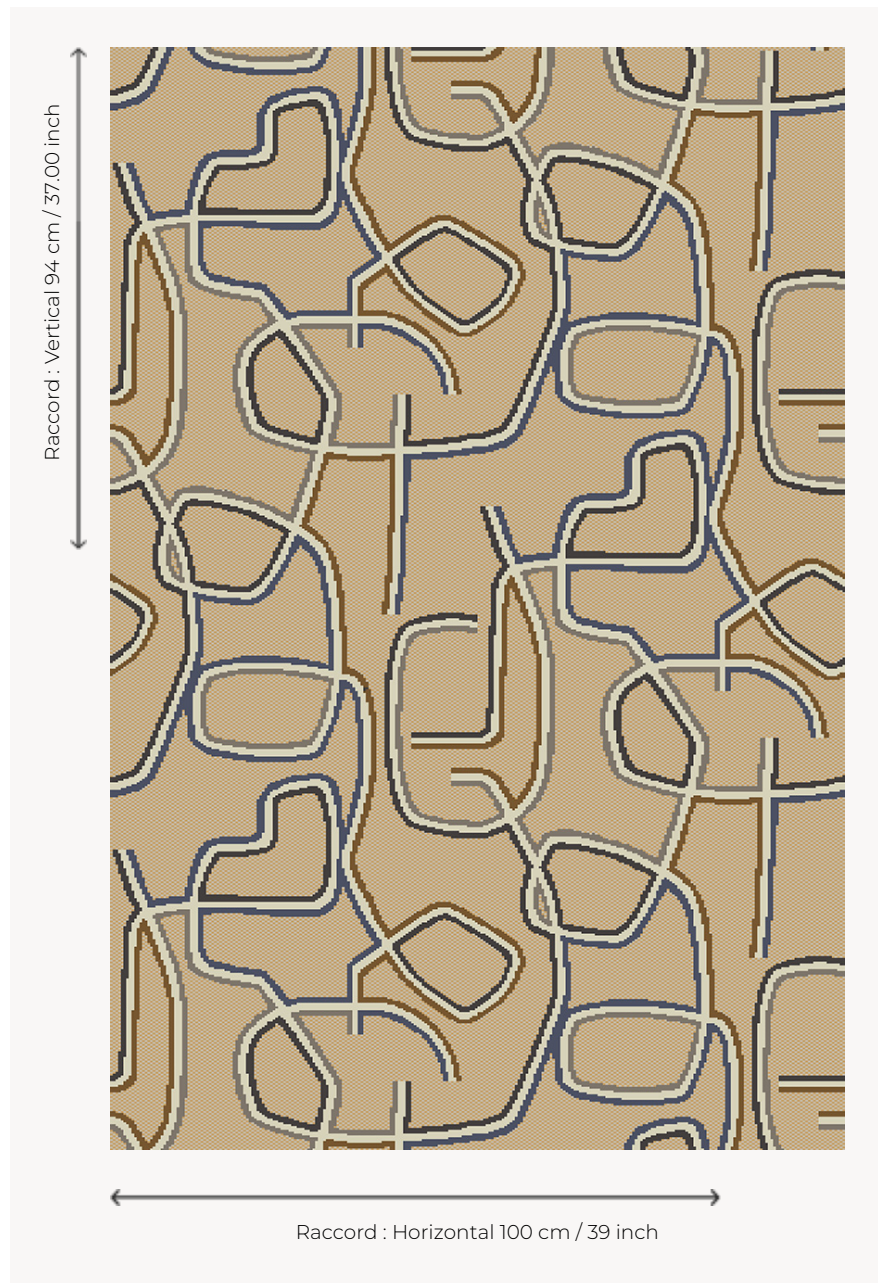

## FT447001 GRAPHIC

Available in three colorful moods, this magnificent graphic design seems to dance on the floor.

### FT447001 - SABLE

### Pierre Frey

**PERFORMANCE** TRAFIC INTENSE - NON FEU

**FAMILY** Carpet

**TECHNIQUE** Fast-Track woven Axminster

**USE** Intensive traffic  
Stairs

**COMPOSITION** 80 % Wool - 20 % Polyamide

**DENSITY** 7x10

**PILE** Cut pile

**ASPECT** Mat

**REPEAT** H: 100 cm - 39,00 inch  
V: 94 cm - 37,00 inch  
Straight repeat

**NUMBER OF COLORS** 7

**PILE HEIGHT** 7.40 mm  
0.29 inch

**TOTAL HEIGHT** 10.10 mm  
0.39 inch