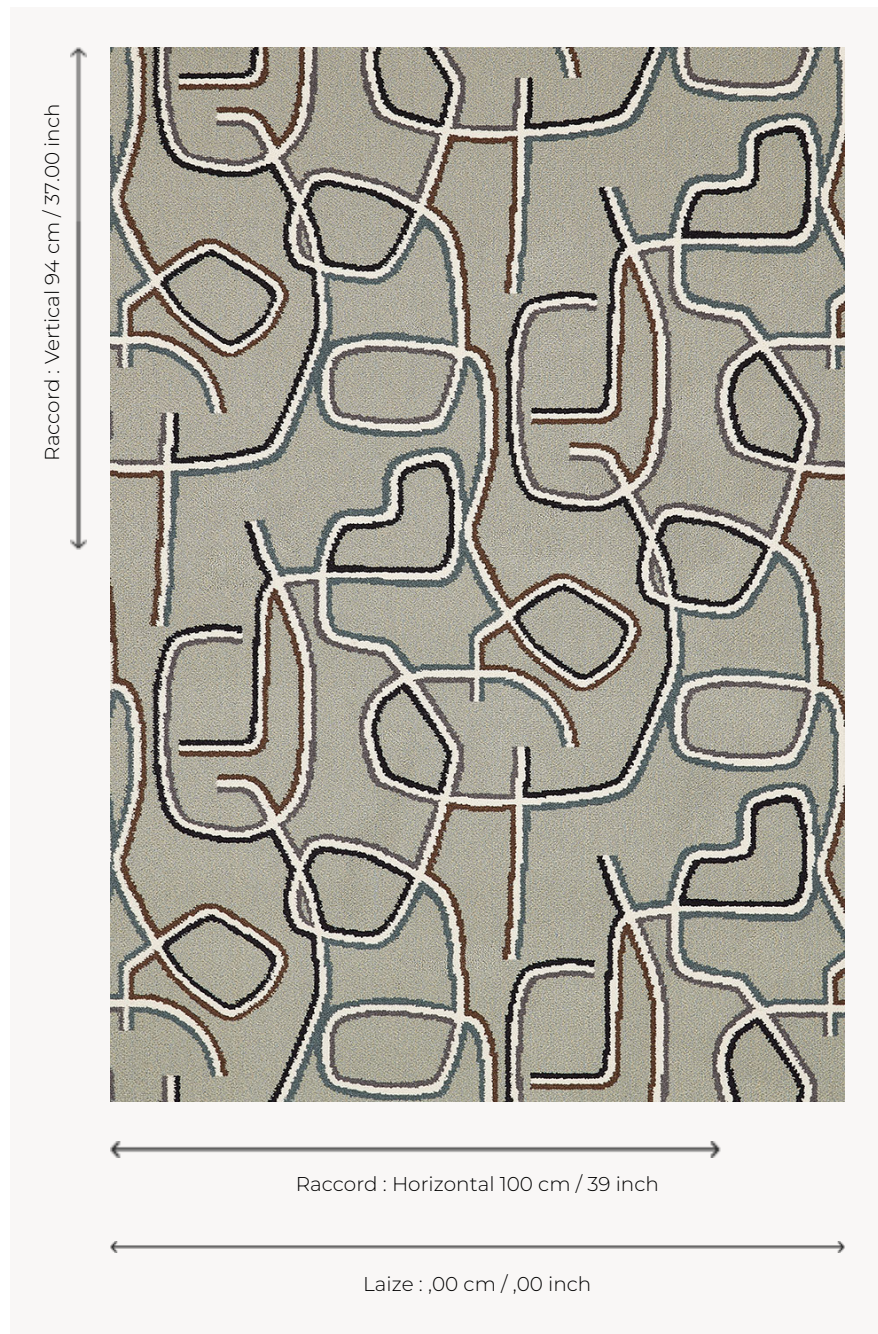

FT447002 GRAPHIC

Available in three colorful moods, this magnificent graphic design seems to dance on the floor.

FT447002 - Celadon

Pierre Frey

PERFORMANCE TRAFIC INTENSE - NON FEU

FAMILY Carpet

TECHNIQUE Fast-Track woven Axminster

USE Intensive traffic
Stairs

COMPOSITION 80 % Wool - 20 % Polyamide

DENSITY 7x10

PILE Cut pile

ASPECT Mat

REPEAT H: 100 cm - 39,00 inch
V: 94 cm - 37,00 inch
Straight repeat

NUMBER OF COLORS 7

PILE HEIGHT 7.40 mm
0.29 inch

TOTAL HEIGHT 10.10 mm
0.39 inch

TOTAL WEIGHT 7.18 oz/ft²

NOTES Fire retardant
Heavy traffic
Large width

INFORMATION Production tolerance +/- 3 to 5%
Natural irregularities
Natural peeling

3 Colors

FT447001
Sable