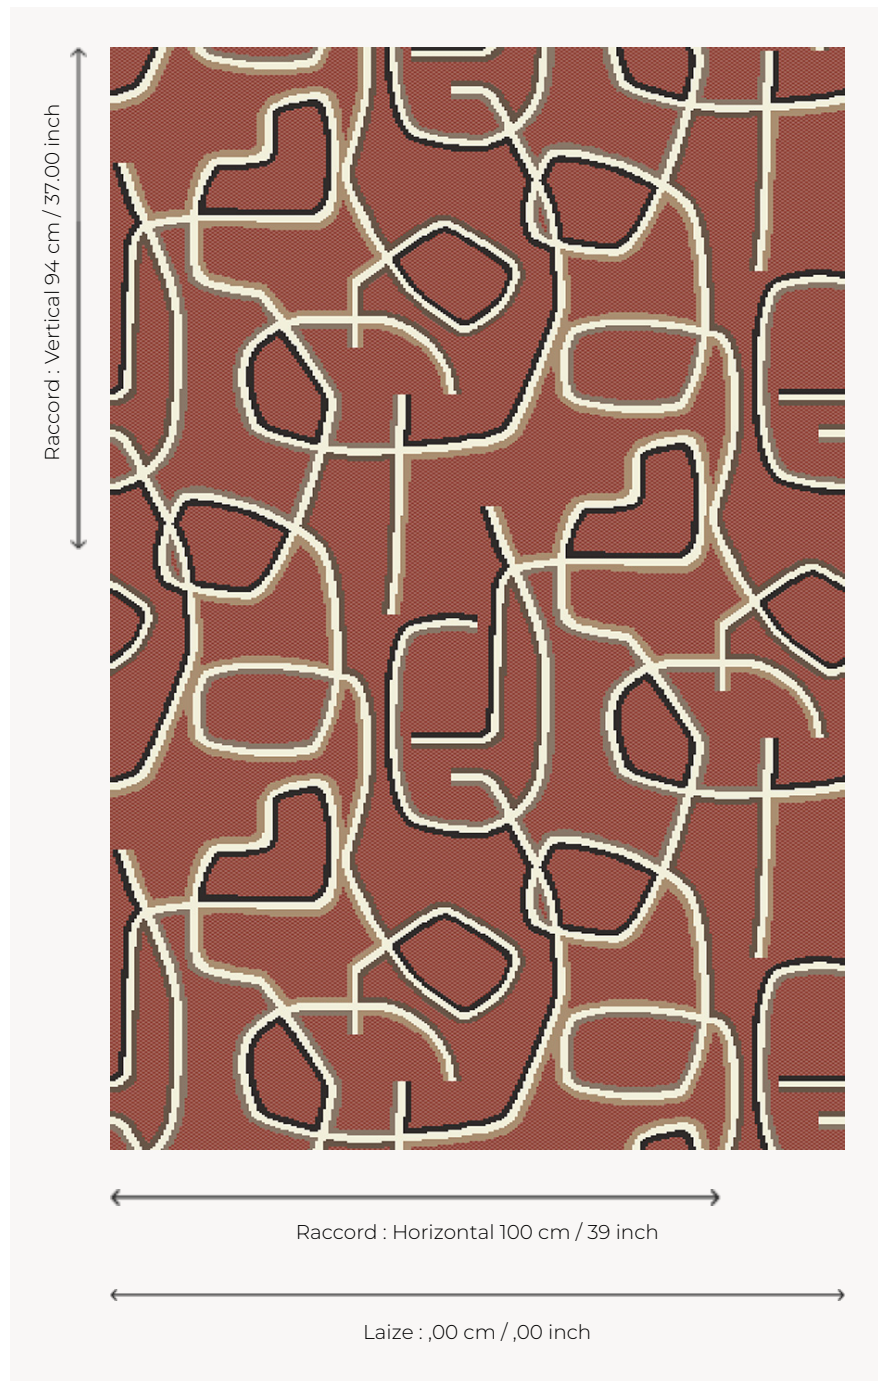

FT447003 GRAPHIC

Available in three colorful moods, this magnificent graphic design seems to dance on the floor.

FT447003 - Terracotta

Pierre Frey

PERFORMANCE TRAFIC INTENSE - NON FEU

FAMILY Carpet

TECHNIQUE Fast-Track woven Axminster

USE Intensive traffic
Stairs

COMPOSITION 80 % Wool - 20 % Polyamide

DENSITY 7x10

PILE Cut pile

ASPECT Mat

REPEAT H: 100 cm - 39,00 inch
V: 94 cm - 37,00 inch
Straight repeat

NUMBER OF COLORS 7

PILE HEIGHT 7.40 mm
0.29 inch

TOTAL HEIGHT 10.10 mm
0.39 inch

TOTAL WEIGHT 7.18 oz/ft²

NOTES Fire retardant
Heavy traffic
Large width

INFORMATION Production tolerance +/- 3 to 5%
Natural irregularities
Natural peeling

3 Colors

FT447001
Sable