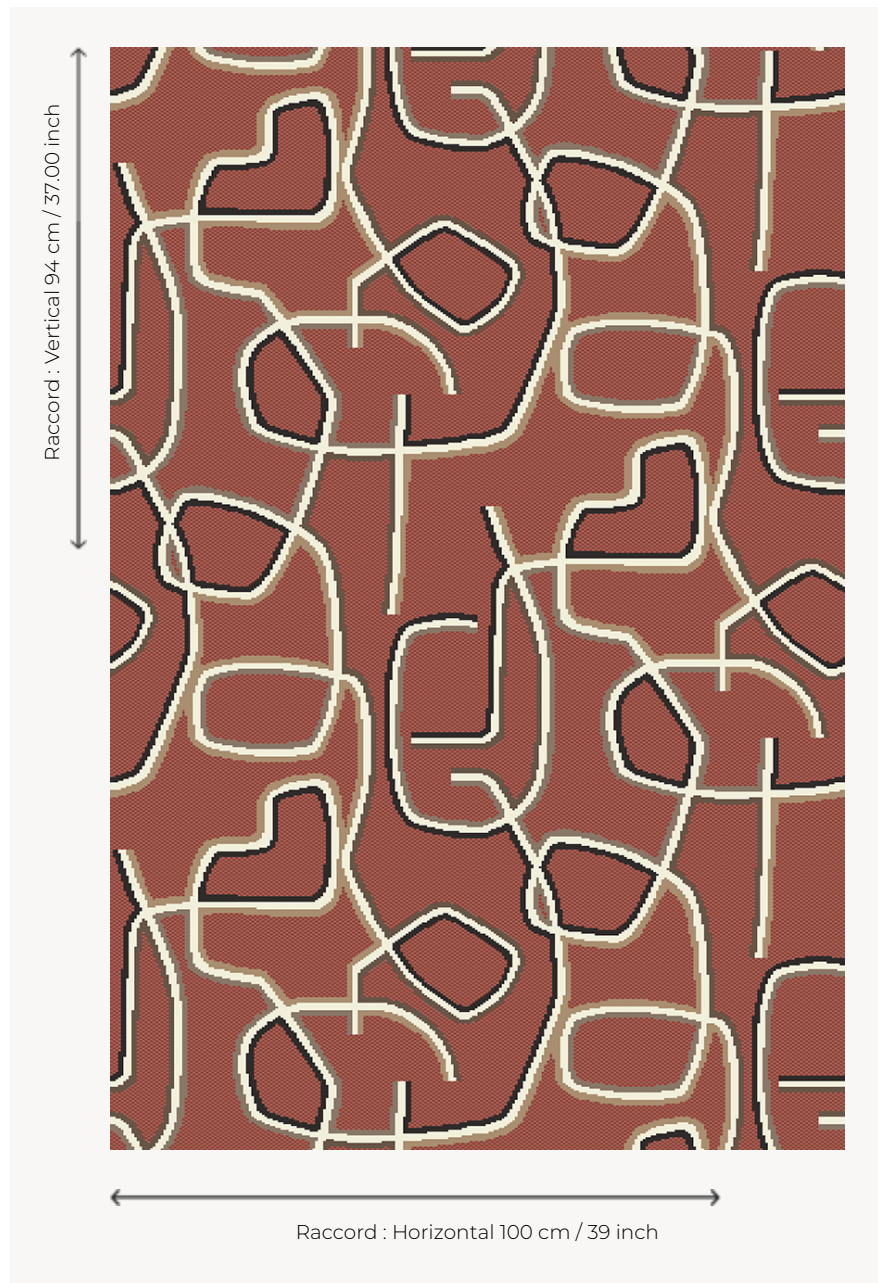

## FT447003 GRAPHIC

Available in three colorful moods, this magnificent graphic design seems to dance on the floor.

### Pierre Frey

**PERFORMANCE** TRAFIC INTENSE - NON FEU

**FAMILY** Carpet

**TECHNIQUE** Fast-Track woven Axminster

**USE** Intensive traffic  
Stairs

**COMPOSITION** 80 % Wool - 20 % Polyamide

**DENSITY** 7x10

**PILE** Cut pile

**ASPECT** Mat

**REPEAT** H: 100 cm - 39,00 inch  
V: 94 cm - 37,00 inch  
Straight repeat

**NUMBER OF COLORS** 7

**PILE HEIGHT** 7.40 mm  
0.29 inch

**TOTAL HEIGHT** 10.10 mm  
0.39 inch

### 3 Colors

FT447001  
SABLE

FT447002  
CELADON

FT447003  
TERRACOTTA