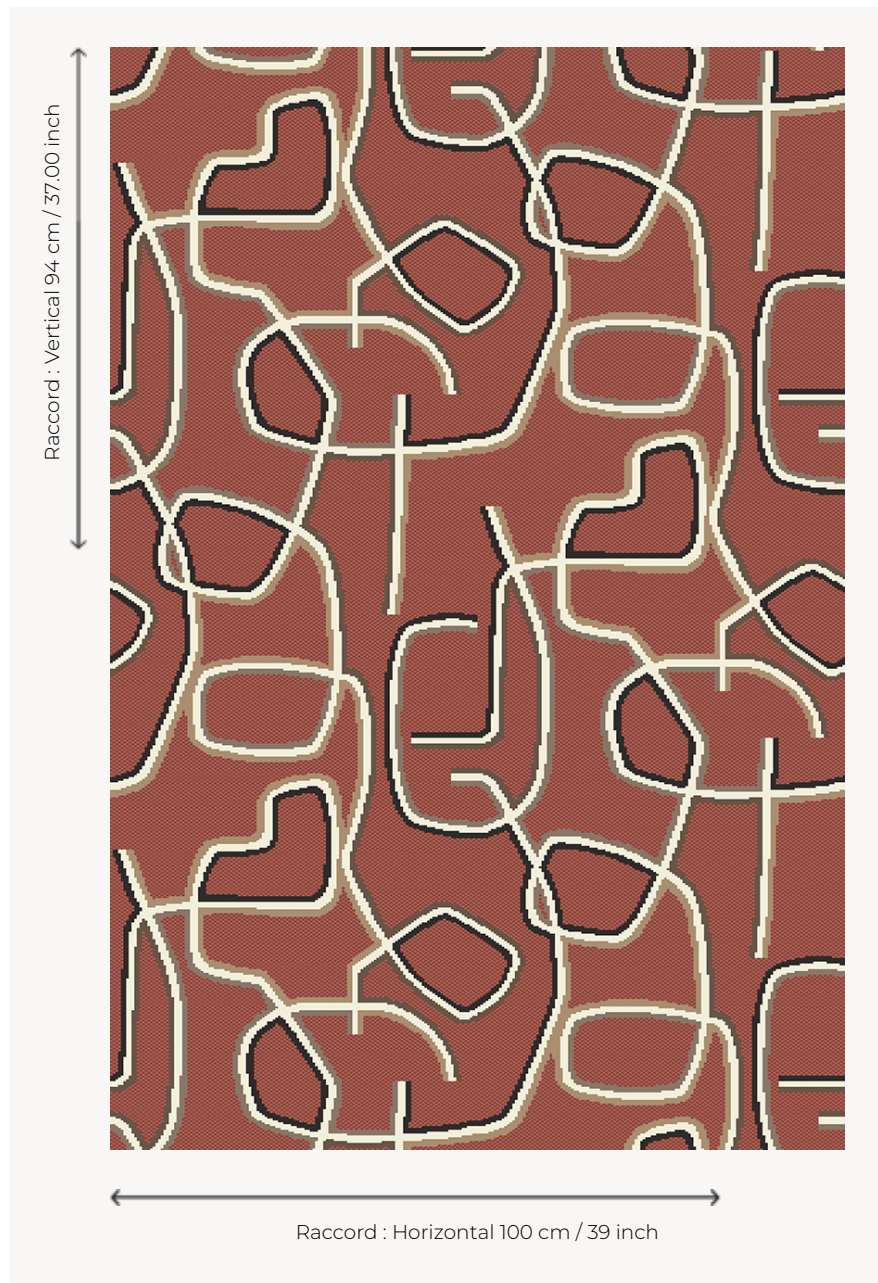

FT447003 GRAPHIC

Available in three colorful moods, this magnificent graphic design seems to dance on the floor.

FT447003 - Terracotta

Pierre Frey

PERFORMANCE TRAFIC INTENSE - NON FEU

FAMILY Carpet

TECHNIQUE Fast-Track woven Axminster

USE Intensive traffic
Stairs

COMPOSITION 80 % Wool - 20 % Polyamide

DENSITY 7x10

PILE Cut pile

ASPECT Mat

REPEAT H: 100 cm - 39,00 inch
V: 94 cm - 37,00 inch
Straight repeat

NUMBER OF COLORS 7

PILE HEIGHT 7.40 mm
0.29 inch

TOTAL HEIGHT 10.10 mm
0.39 inch

TOTAL WEIGHT 7.18 oz/ft²

NOTES Fire retardant
Heavy traffic
Large width

INFORMATION Production tolerance +/- 3 to 5%
Natural irregularities
Natural peeling

3 Colors

FT447001
Sable