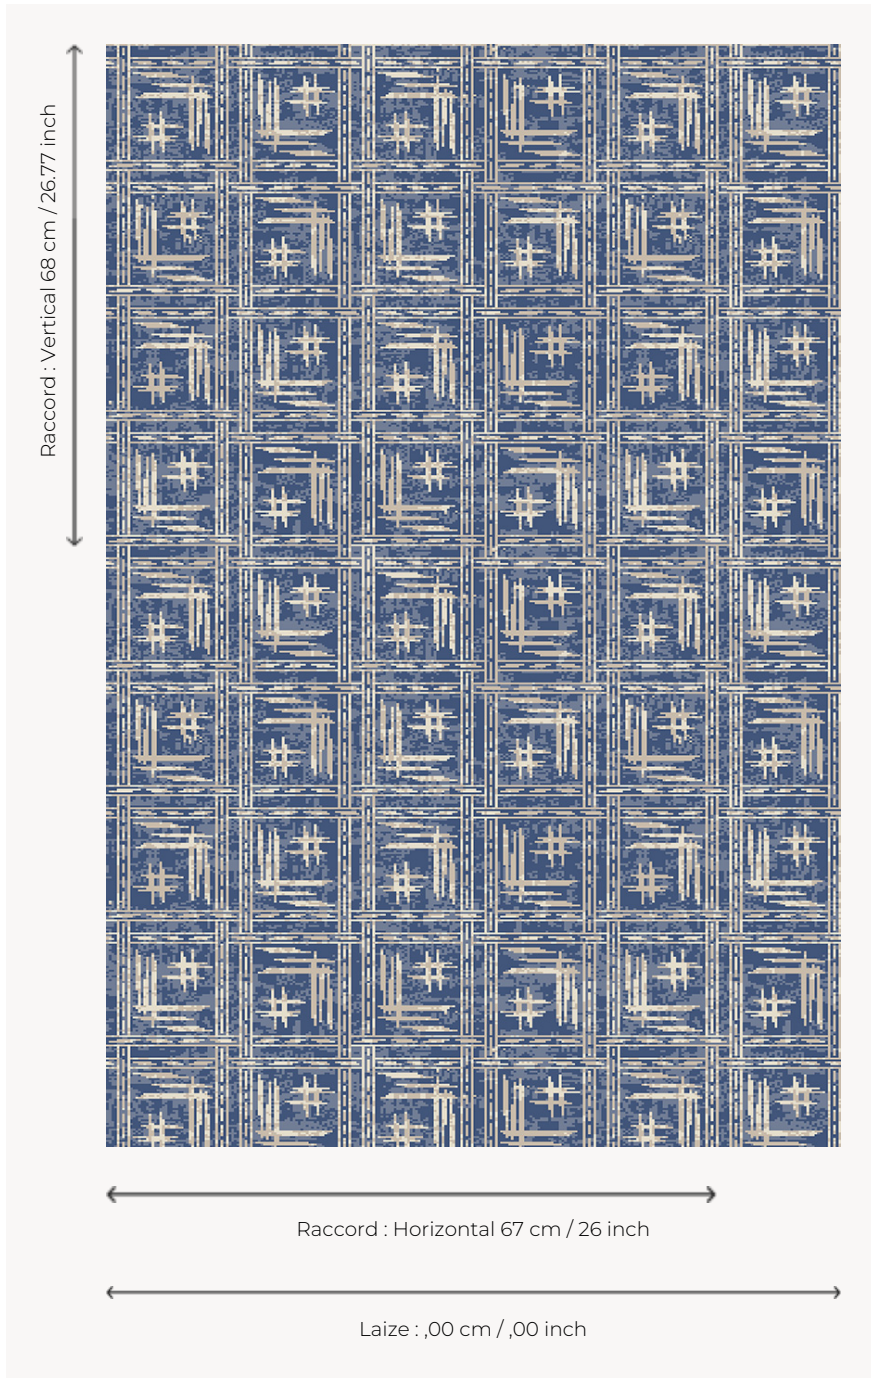

FT458001 AKIMASA

AKIMASA is the carpet version of a traditional Japanese ikat, interpreted in two positive/negative colors. Its composition is reminiscent of indigo tiles.

FT458001 - Indigo

Pierre Frey

PERFORMANCE	TRAFIC INTENSE - NON FEU
FAMILY	Carpet
TECHNIQUE	Fast-Track woven Axminster
USE	Intensive traffic Stairs
COMPOSITION	80 % Wool - 20 % Polyamide
DENSITY	7x10
PILE	Cut pile
ASPECT	Mat
REPEAT	H: 67 cm - 26,00 inch V: 68 cm - 26,77 inch Straight repeat
NUMBER OF COLORS	4
PILE HEIGHT	7.40 mm 0.29 inch
TOTAL HEIGHT	10.10 mm 0.39 inch
TOTAL WEIGHT	7.18 oz/ft ²
NOTES	Fire retardant Heavy traffic Large width
INFORMATION	Production tolerance +/- 3 to 5% Natural irregularities Natural peeling

3 Colors

FT458001
Indigo

FT458002
Papier

FT458_HK_00S
P