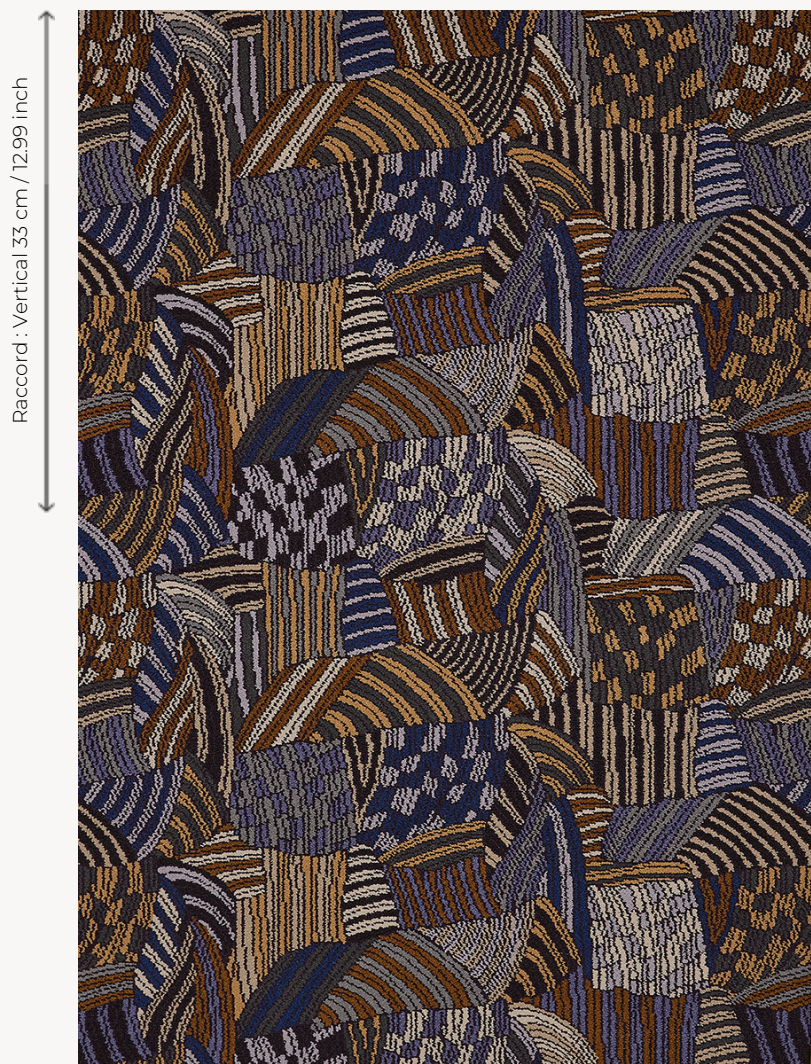

FT463001 AMO

This carpet is inspired by the beaded headdresses of Yoruba art, where rhythms, colors and shapes intermingle in a rich composition.

FT463001 - Multicolore

Raccord : Vertical 33 cm / 12.99 inch

Raccord : Horizontal 50 cm / 19 inch

Laize : ,00 cm / ,00 inch

Pierre Frey

PERFORMANCE	TRAFIC INTENSE - NON FEU
FAMILY	Carpet
TECHNIQUE	Fast-Track woven Axminster
USE	Intensive traffic Stairs
COMPOSITION	80 % Wool - 20 % Polyamide
DENSITY	7x10
PILE	Cut pile
ASPECT	Mat
REPEAT	H: 50 cm - 19,00 inch V: 33 cm - 12,99 inch Straight repeat
NUMBER OF COLORS	11
PILE HEIGHT	7.40 mm 0.29 inch
TOTAL HEIGHT	10.10 mm 0.39 inch
TOTAL WEIGHT	7.18 oz/ft ²
NOTES	Fire retardant Heavy traffic Large width
INFORMATION	Natural irregularities Natural peeling

1 Colors

FT463001
Multicolore