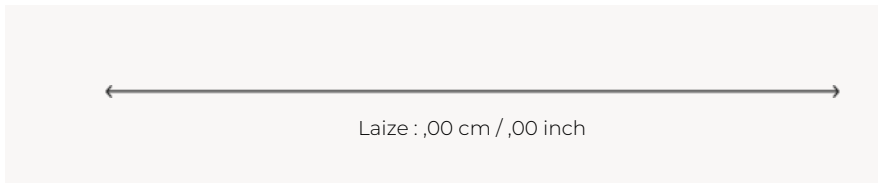

FT466001 TIKEHAU

FT466001 - Multicolore

Pierre Frey

PERFORMANCE	NON FEU
FAMILY	-
TECHNIQUE	-
USE	-
COMPOSITION	-
PILE	-
ASPECT	-
REPEAT	Straight repeat
NUMBER OF COLORS	-
TOTAL HEIGHT	-
TOTAL WEIGHT	-
NOTES	-
INFORMATION	-