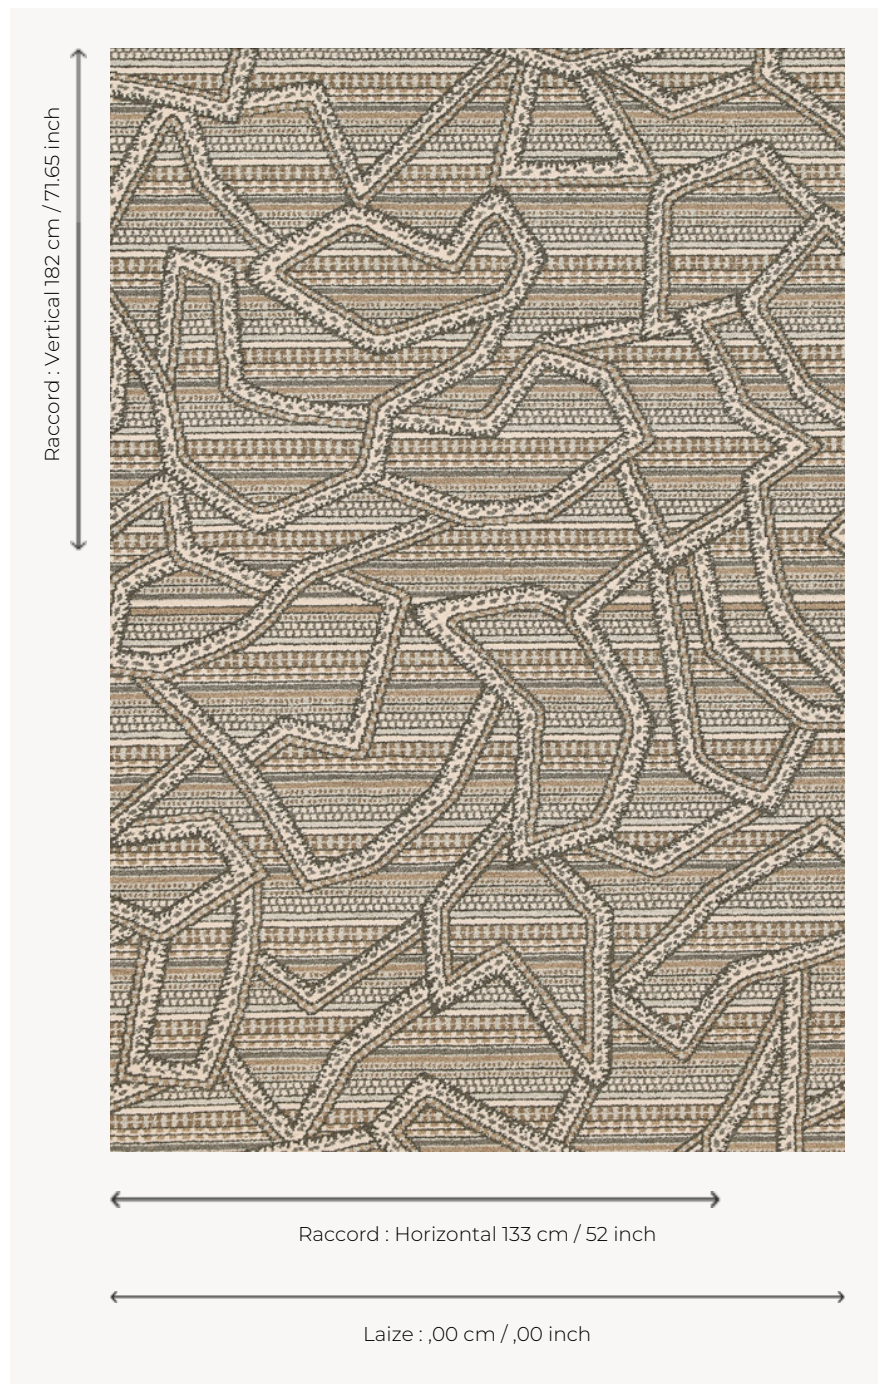

FT490001 NAZCA

NAZCA is a carpet adaptation of the eponym jacquard in Fast-track Axminster weaving. Multiple stripes and irregular shapes combine to form a rich graphic composition.

FT490001 - PERLE

Pierre Frey

PERFORMANCE	NON FEU
FAMILY	Carpet
TECHNIQUE	Fast-Track woven Axminster
USE	Moderate traffic Stairs
COMPOSITION	100 % Natural Wool
DENSITY	7x10
PILE	Cut pile
ASPECT	Mat
REPEAT	H: 133 cm - 52,00 inch V: 182 cm - 71,65 inch Straight repeat
NUMBER OF COLORS	6
PILE HEIGHT	7.40 mm 0.29 inch
TOTAL HEIGHT	10.10 mm 0.39 inch
TOTAL WEIGHT	7.18 oz/ft ²
NOTES	Fire retardant Heavy traffic Large width
INFORMATION	Production tolerance +/- 3 to 5% Natural irregularities Natural peeling

1 Colors

FT490001
PERLE