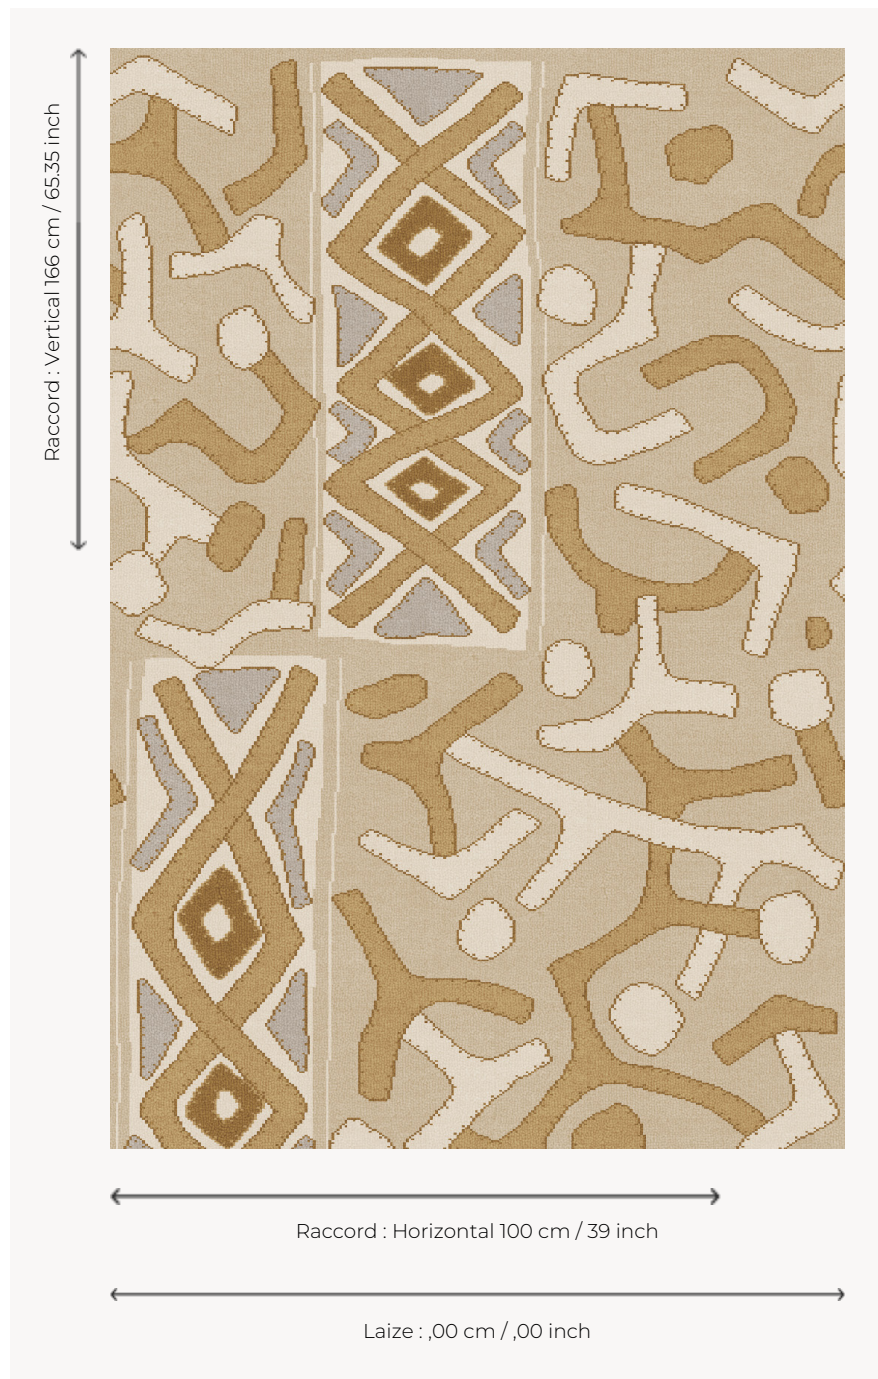

FT491001 BORKOU

BORKOU is a Fast-track Axminster woven carpet adaptation of the eponym wallpaper, designed in two colorful atmospheres.

FT491001 - OCRE

Pierre Frey

PERFORMANCE TRAFIC INTENSE - NON FEU

FAMILY Carpet

TECHNIQUE Fast-Track woven Axminster

USE Intensive traffic
Stairs

COMPOSITION 80 % Wool - 20 % Polyamide

DENSITY 7x10

PILE Cut pile

ASPECT Mat

REPEAT H: 100 cm - 39,00 inch
V: 166 cm - 65,35 inch
Straight repeat

NUMBER OF COLORS 5

PILE HEIGHT 7.40 mm
0.29 inch

TOTAL HEIGHT 10.10 mm
0.39 inch

TOTAL WEIGHT 7.18 oz/ft²

NOTES Fire retardant
Heavy traffic
Large width

INFORMATION Production tolerance +/- 3 to 5%
Natural irregularities
Natural peeling

2 Colors

FT491001
OCRE

FT491002
MARRON