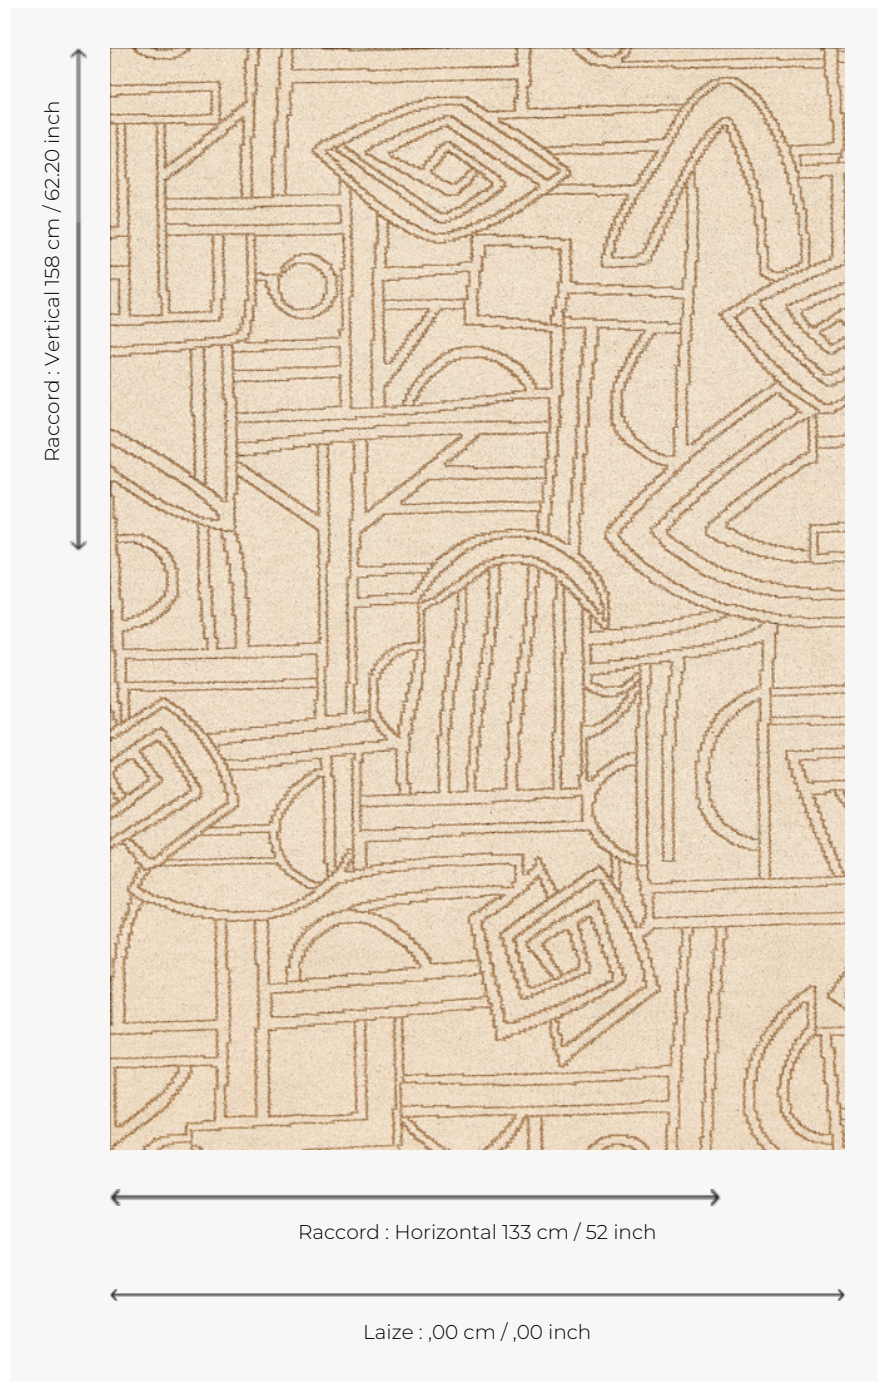

FT495001 WADI

WADI is a graphic and timeless design in natural speckled shades. It is available in two colorways, including a tone-on-tone beige monochrome.

FT495001 - DUNES

Pierre Frey

PERFORMANCE TRAFIC INTENSE - NON FEU

FAMILY Carpet

TECHNIQUE Fast-Track woven Axminster

USE Intensive traffic
Stairs

COMPOSITION 80 % Wool - 20 % Polyamide

DENSITY 7x10

PILE Cut pile

ASPECT Mat

REPEAT H: 133 cm - 52,00 inch
V: 158 cm - 62,20 inch
Straight repeat

NUMBER OF COLORS 2

PILE HEIGHT 7.40 mm
0.29 inch

TOTAL HEIGHT 10.10 mm
0.39 inch

TOTAL WEIGHT 7.18 oz/ft²

NOTES Fire retardant
Heavy traffic
Large width

INFORMATION Production tolerance +/- 3 to 5%
Natural irregularities
Natural peeling

2 Colors

FT495001
DUNES

FT495002
PERLE