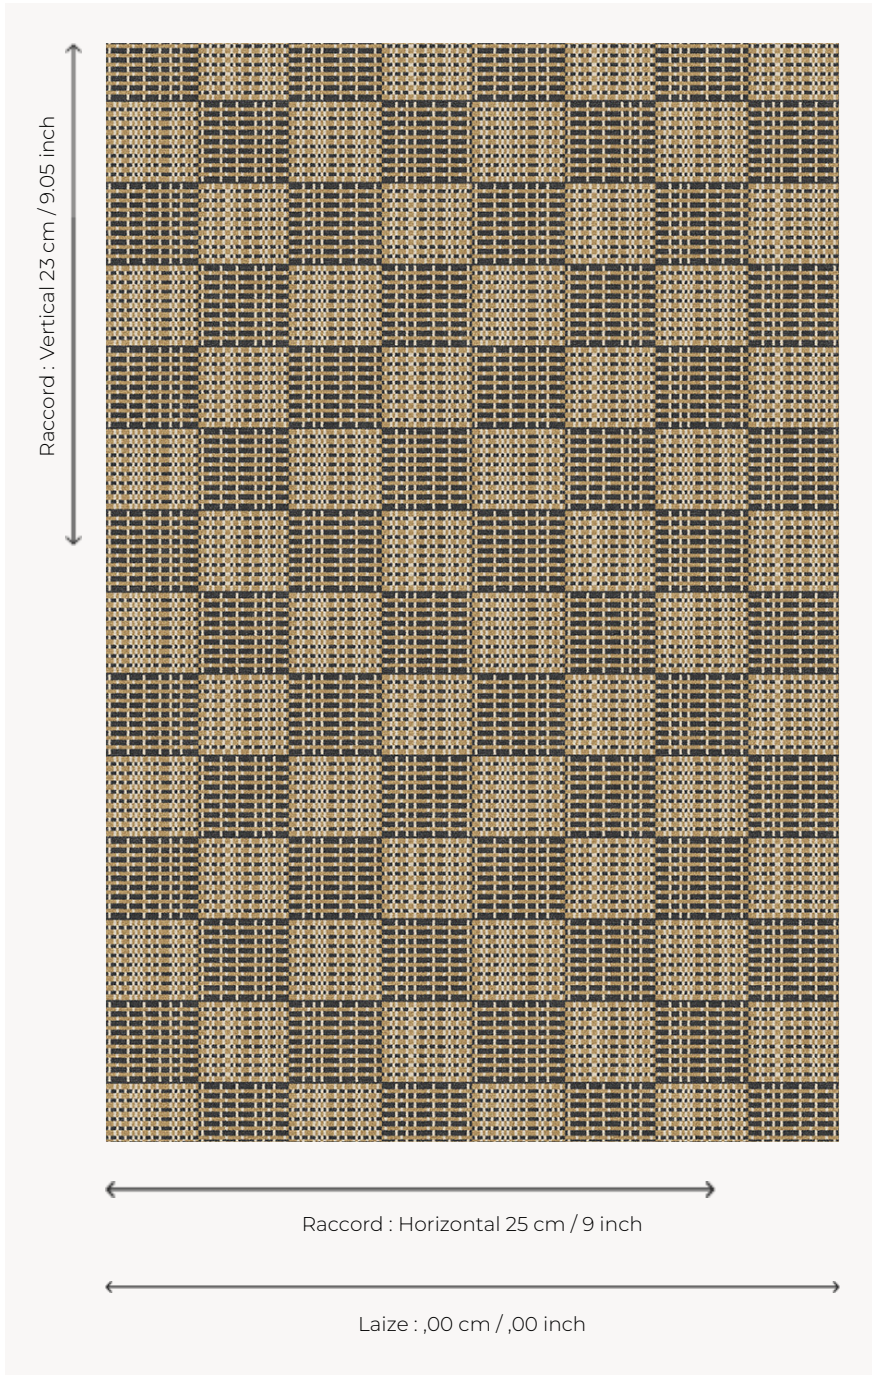

IT112001 DINO

Graphic and resolutely contemporary carpet in 3 colours.

IT112001 - Cappuccino

Fadini Borghi

PERFORMANCE	TRAFIC INTENSE - NON FEU
FAMILY	Carpet
TECHNIQUE	Fast-Track woven Axminster
USE	Intensive traffic
COMPOSITION	80 % Wool - 20 % Polyamide
DENSITY	7x10
PILE	Cut pile
ASPECT	Mat
REPEAT	H: 25 cm - 9,00 inch V: 23 cm - 9,05 inch Straight repeat
NUMBER OF COLORS	3
PILE HEIGHT	7.40 mm 0.29 inch
TOTAL HEIGHT	10.10 mm 0.39 inch
TOTAL WEIGHT	7.18 oz/ft ²
CERTIFICATIONS	Passé
NOTES	Fire retardant Heavy traffic Large width
INFORMATION	Production tolerance +/- 3 to 5% Natural peeling

3 Colors

IT112001
Cappuccino

IT112002
Paon

IT112003
Rubis