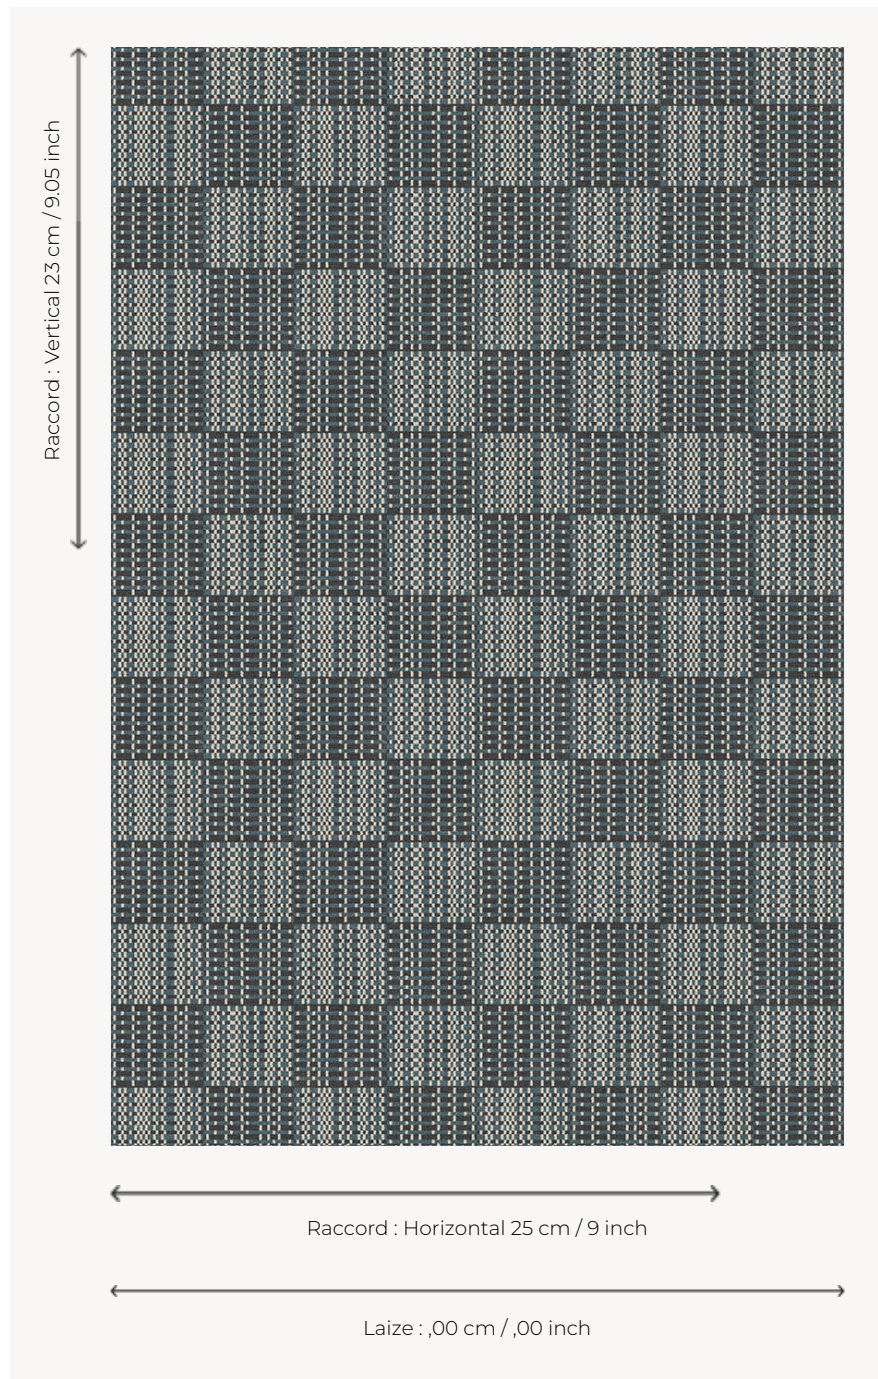

IT112002 DINO

Graphic and resolutely contemporary carpet in 3 colours.

IT112002 - Paon

Fadini Borghi

PERFORMANCE	TRAFIC INTENSE - NON FEU
FAMILY	Carpet
TECHNIQUE	Fast-Track woven Axminster
USE	Intensive traffic
COMPOSITION	80 % Wool - 20 % Polyamide
DENSITY	7x10
PILE	Cut pile
ASPECT	Mat
REPEAT	H: 25 cm - 9,00 inch V: 23 cm - 9,05 inch Straight repeat
NUMBER OF COLORS	3
PILE HEIGHT	7.40 mm 0.29 inch
TOTAL HEIGHT	10.10 mm 0.39 inch
TOTAL WEIGHT	7.18 oz/ft ²
CERTIFICATIONS	Passé
NOTES	Fire retardant Heavy traffic Large width
INFORMATION	Production tolerance +/- 3 to 5% Natural peeling

3 Colors

IT112001
Cappuccino

IT112002
Paon

IT112003
Rubis