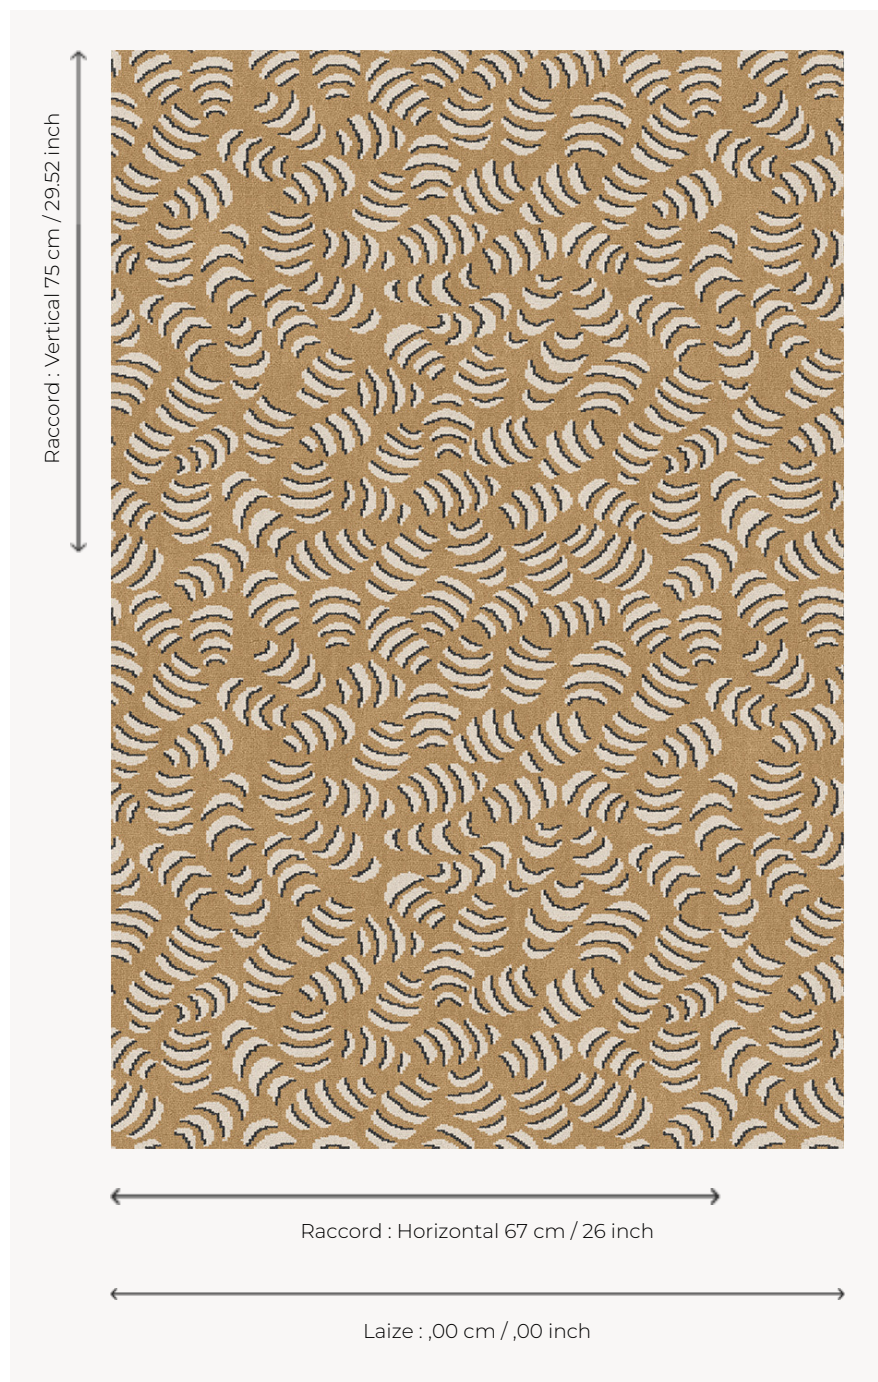

IT113001 BIANCA

Charming little motif from a 19th century archive, for a surprisingly modern carpet.

IT113001 - Cappuccino

Fadini Borghi

PERFORMANCE TRAFIC INTENSE - NON FEU

FAMILY Carpet

TECHNIQUE Fast-Track woven Axminster

USE Intensive traffic

COMPOSITION 80 % Wool - 20 % Polyamide

DENSITY 7x10

PILE Cut pile

ASPECT Mat

REPEAT H: 67 cm - 26,00 inch
V: 75 cm - 29,52 inch
Straight repeat

NUMBER OF COLORS 3

PILE HEIGHT 7.40 mm
0.29 inch

TOTAL HEIGHT 10.10 mm
0.39 inch

TOTAL WEIGHT 7.18 oz/ft²

CERTIFICATIONS Passé

NOTES Fire retardant
Heavy traffic
Large width

INFORMATION Production tolerance +/- 3 to 5%
Natural peeling

3 Colors

IT113001
Cappuccino