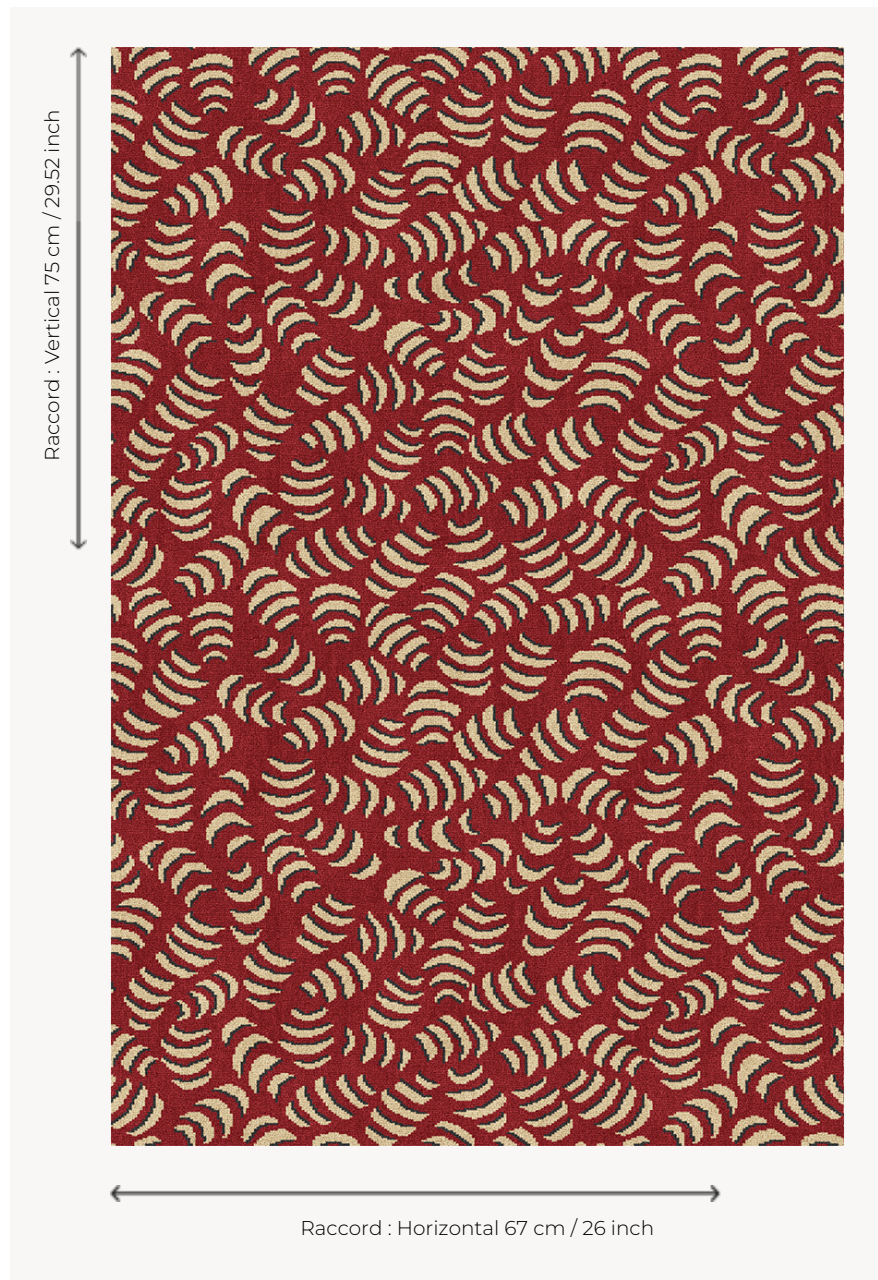

IT113003 BIANCA

Charming little motif from a 19th century archive, for a surprisingly modern carpet.

IT113003 - Rubis

Fadini Borghi

PERFORMANCE TRAFIC INTENSE - NON FEU

FAMILY Carpet

TECHNIQUE Fast-Track woven Axminster

USE Intensive traffic

COMPOSITION 80 % Wool - 20 % Polyamide

DENSITY 7x10

PILE Cut pile

ASPECT Mat

REPEAT H: 67 cm - 26,00 inch
V: 75 cm - 29,52 inch
Straight repeat

NUMBER OF COLORS 3

PILE HEIGHT 7.40 mm
0.29 inch

TOTAL HEIGHT 10.10 mm
0.39 inch

TOTAL WEIGHT 7.18 oz/ft²

CERTIFICATIONS Passé

NOTES Fire retardant
Heavy traffic
Large width

INFORMATION Production tolerance +/- 3 to 5%
Natural peeling

3 Colors

IT113001
Cappuccino