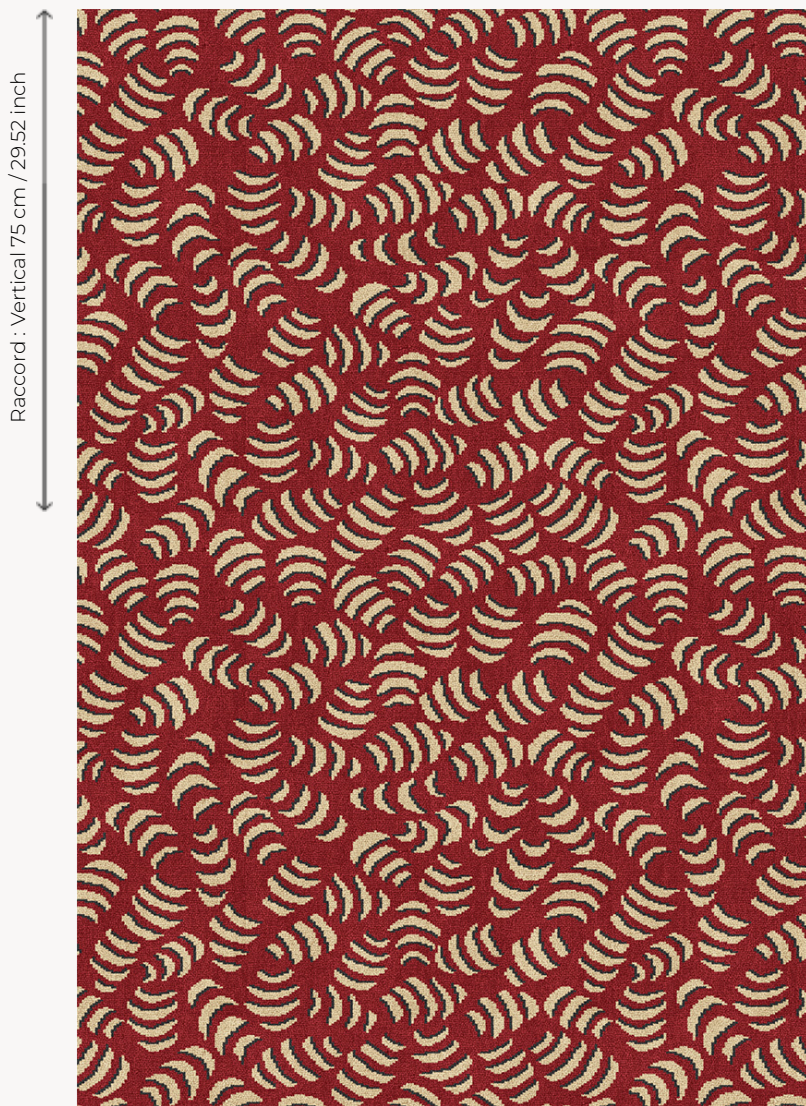

IT113003 BIANCA

Charming little motif from a 19th century archive, for a surprisingly modern carpet.

IT113003 - Rubis

Raccord : Vertical 75 cm / 29.52 inch

Raccord : Horizontal 67 cm / 26 inch

Laize : ,00 cm / ,00 inch

Fadini Borghi

PERFORMANCE TRAFIC INTENSE - NON FEU

FAMILY Carpet

TECHNIQUE Fast-Track woven Axminster

USE Intensive traffic

COMPOSITION 80 % Wool - 20 % Polyamide

DENSITY 7x10

PILE Cut pile

ASPECT Mat

REPEAT H: 67 cm - 26,00 inch
V: 75 cm - 29,52 inch
Straight repeat

NUMBER OF COLORS 3

PILE HEIGHT 7.40 mm
0.29 inch

TOTAL HEIGHT 10.10 mm
0.39 inch

TOTAL WEIGHT 7.18 oz/ft²

CERTIFICATIONS Passé

NOTES Fire retardant
Heavy traffic
Large width

INFORMATION Production tolerance +/- 3 to 5%
Natural peeling