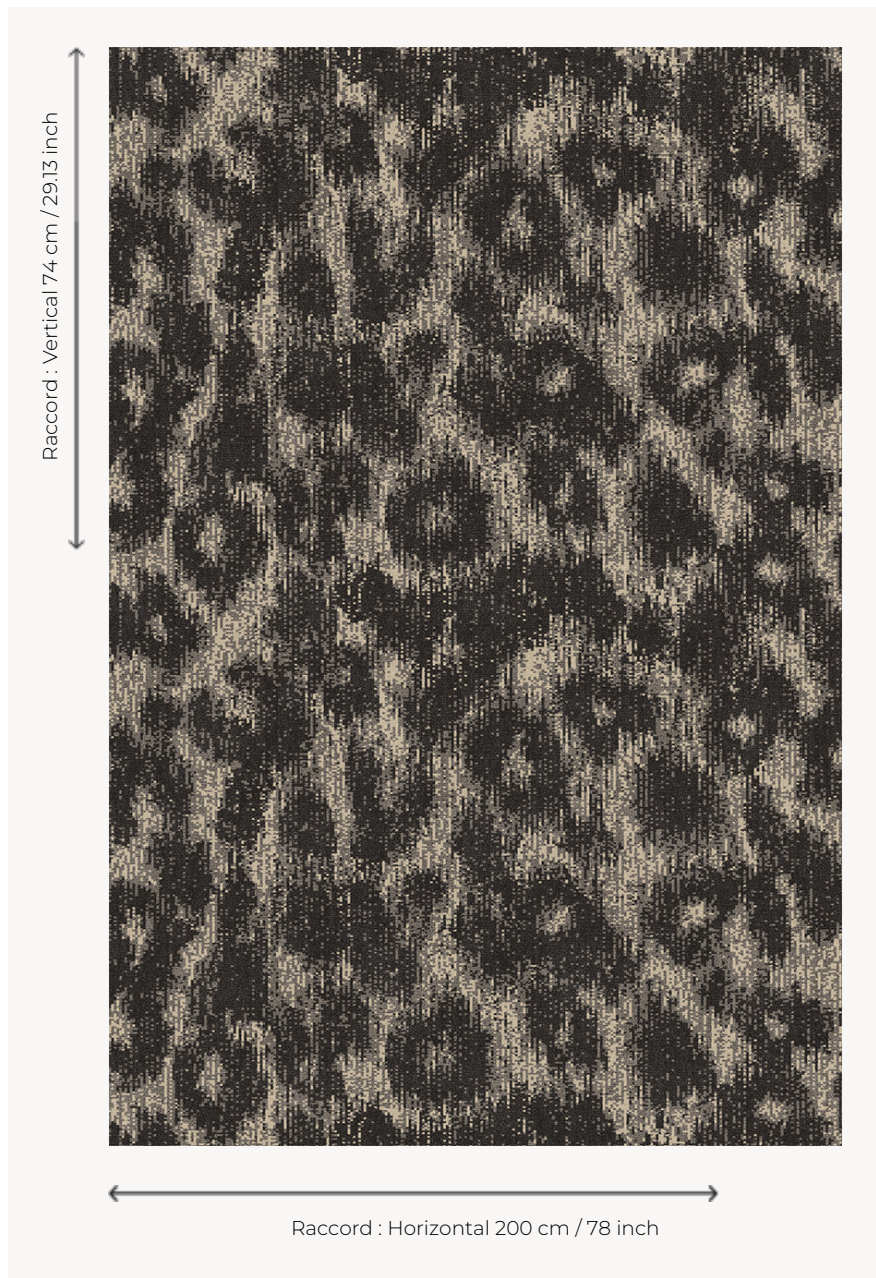

IT114002 GLORIA

Majestic leopard pattern in three colours, which certainly gives a very nice graphic effect.

IT114002 - Fusain

Fadini Borghi

PERFORMANCE	TRAFIC INTENSE - NON FEU
FAMILY	Carpet
TECHNIQUE	Fast-Track woven Axminster
USE	Intensive traffic
COMPOSITION	80 % Wool - 20 % Polyamide
DENSITY	7x10
PILE	Cut pile
ASPECT	Mat
REPEAT	H: 200 cm - 78,00 inch V: 74 cm - 29,13 inch Straight repeat
NUMBER OF COLORS	3
PILE HEIGHT	7.40 mm 0.29 inch
TOTAL HEIGHT	10.10 mm 0.39 inch
TOTAL WEIGHT	7.18 oz/ft ²
CERTIFICATIONS	Passé
NOTES	Fire retardant Heavy traffic Large width
INFORMATION	Production tolerance +/- 3 to 5% Natural peeling

2 Colors

IT114001
Cappuccino

IT114002
Fusain