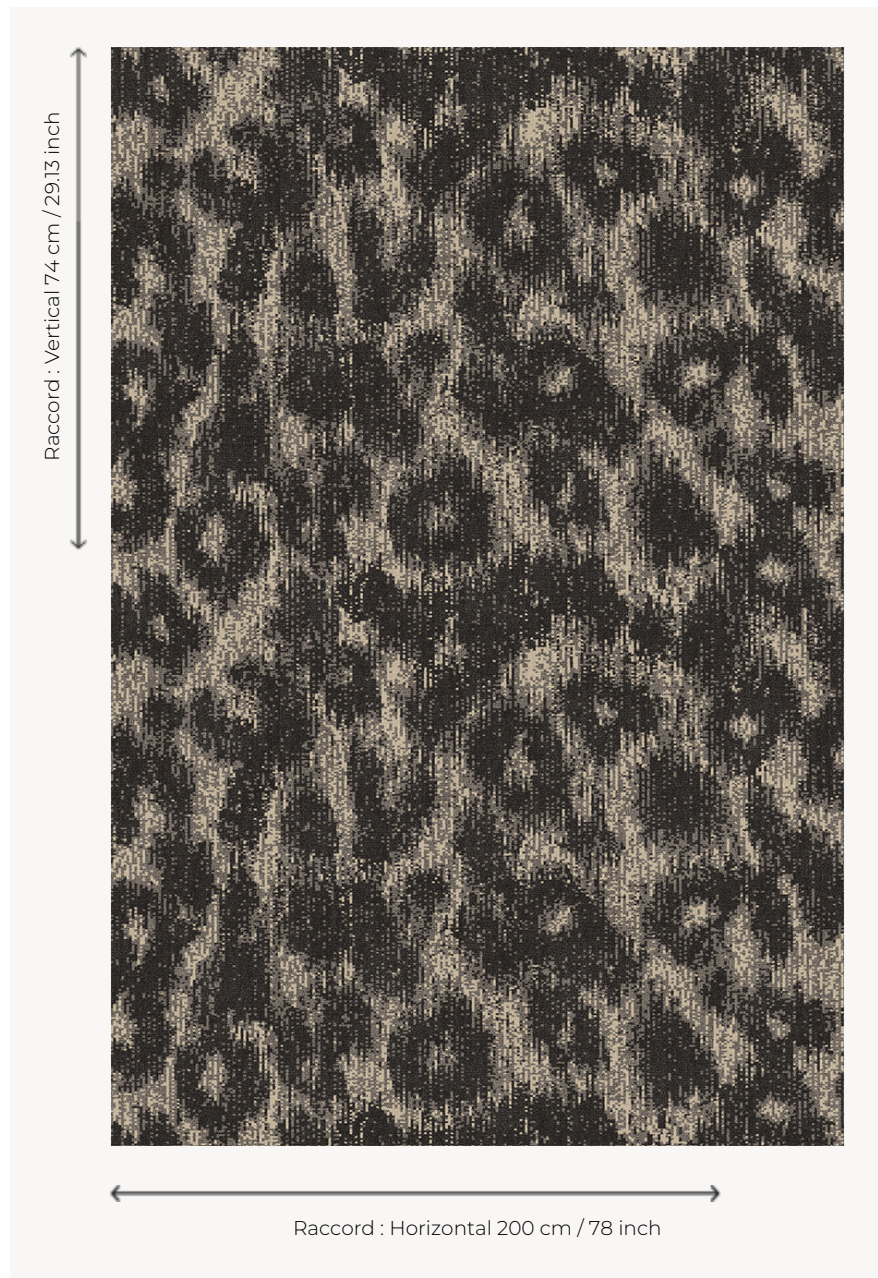

IT114002 GLORIA

Majestic leopard pattern in three colours, which certainly gives a very nice graphic effect.

IT114002 - Fusain

Fadini Borghi

PERFORMANCE	TRAFIC INTENSE - NON FEU
FAMILY	Carpet
TECHNIQUE	Fast-Track woven Axminster
USE	Intensive traffic
COMPOSITION	80 % Wool - 20 % Polyamide
DENSITY	7x10
PILE	Cut pile
ASPECT	Mat
REPEAT	H: 200 cm - 78,00 inch V: 74 cm - 29,13 inch Straight repeat
NUMBER OF COLORS	3
PILE HEIGHT	7.40 mm 0.29 inch
TOTAL HEIGHT	10.10 mm 0.39 inch
TOTAL WEIGHT	7.18 oz/ft ²
CERTIFICATIONS	Passé
NOTES	Fire retardant Heavy traffic Large width
INFORMATION	Production tolerance +/- 3 to 5% Natural peeling

2 Colors

IT114001
Cappuccino

IT114002
Fusain