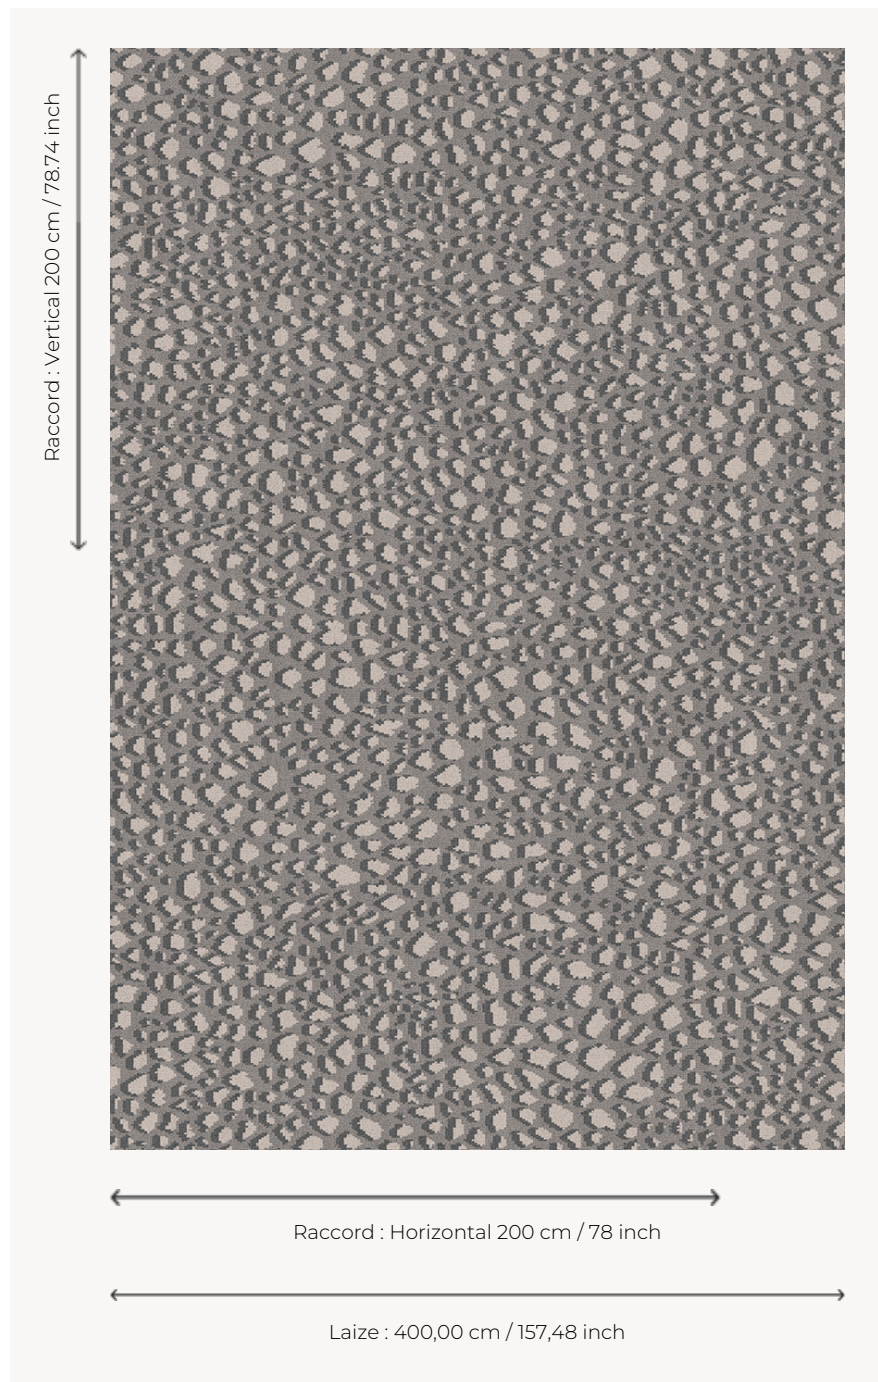

OT114001 EARTH

Halfway between the organic and the living, this delicate all-over graphic creates an original and contemporary three-colored carpet.

OT114001 - Anthracite

Boussac

PERFORMANCE	TRAFIC INTENSE - NON FEU
FAMILY	Carpet
TECHNIQUE	Woven Axminster
USE	Intensive traffic
COMPOSITION	80 % Wool - 20 % Polyamide
DENSITY	7x10
PILE	Cut pile
ASPECT	Mat
WIDTH	400 cm / 157,48 inch
REPEAT	H: 200 cm - 78,00 inch V: 200 cm - 78,74 inch Straight repeat
NUMBER OF COLORS	3
PILE HEIGHT	7.50 mm 0.30 inch
TOTAL HEIGHT	10.20 mm 0.40 inch
TOTAL WEIGHT	7.79 oz/ft ²
CERTIFICATIONS	Passé
NOTES	Fire retardant Heavy traffic Large width
INFORMATION	Production tolerance +/- 3 to 5% Natural peeling

3 Colors

OT114001
Anthracite

OT114002
CYPRES

OT114003
Framboise