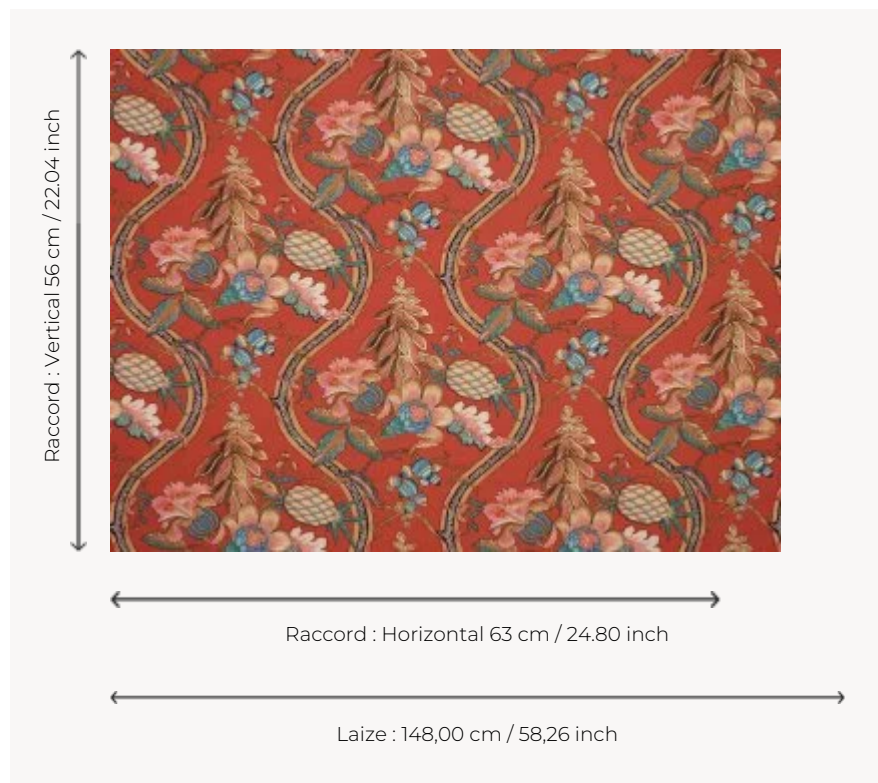

B7643001 A LA TABLE DU ROI

Pineapples, the king of fruits, evoke exoticism par excellence. It fascinated all the European monarchs who attempted to grow them in our temperate climates from the second half of the 17th century. This print reproduces a delightful document from the first half of the 19th century in surprising colors.

B7643001 - Corail

Braquenié

TYPE	Prints
USE	Curtain
COMPOSITION	100 % Cotton
SALES UNIT	Available per meter/yard
WIDTH	148 cm / 58,26 inch
REPEAT	H: 63 cm - 24,80 inch V: 56 cm - 22,04 inch Straight repeat
WEIGHT	288 gr / ml
CARE	
BOOK	B99791901