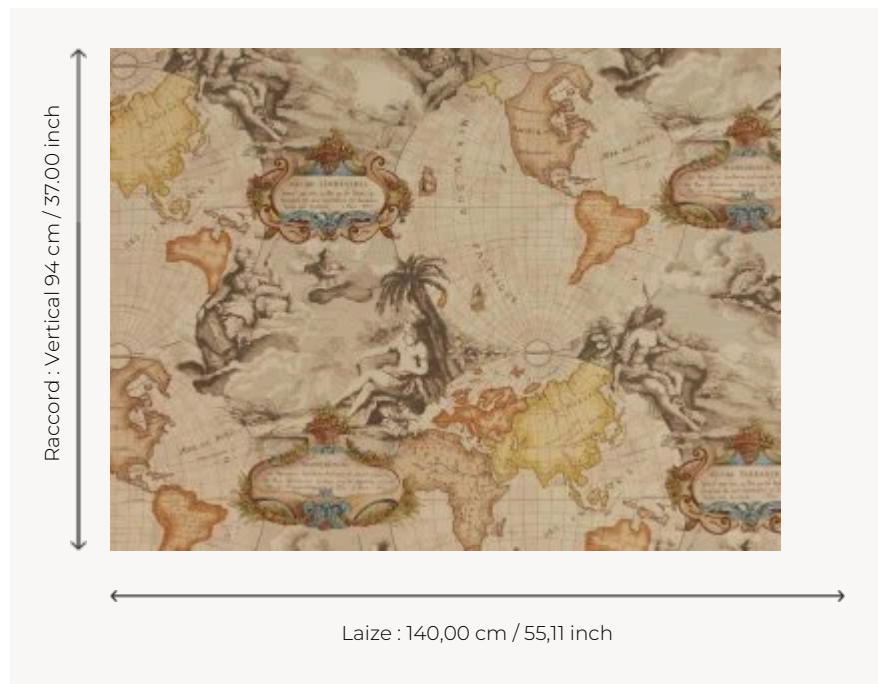

F2264002 PLANISPHERE

Reproduction of ancient world maps from the 17th century coming from Holland. The water and earth protector gods watch over the globe.

F2264002 - Miel

Pierre Frey

TYPE	Prints
COMPOSITION	100 % Cotton
SALES UNIT	Available per meter/yard
WIDTH	140 cm / 55,11 inch
REPEAT	V: 94 cm - 37,00 inch
WEIGHT	270 gr / ml
CARE	

2 Colors

F2264001
Crème

F2264002
Miel