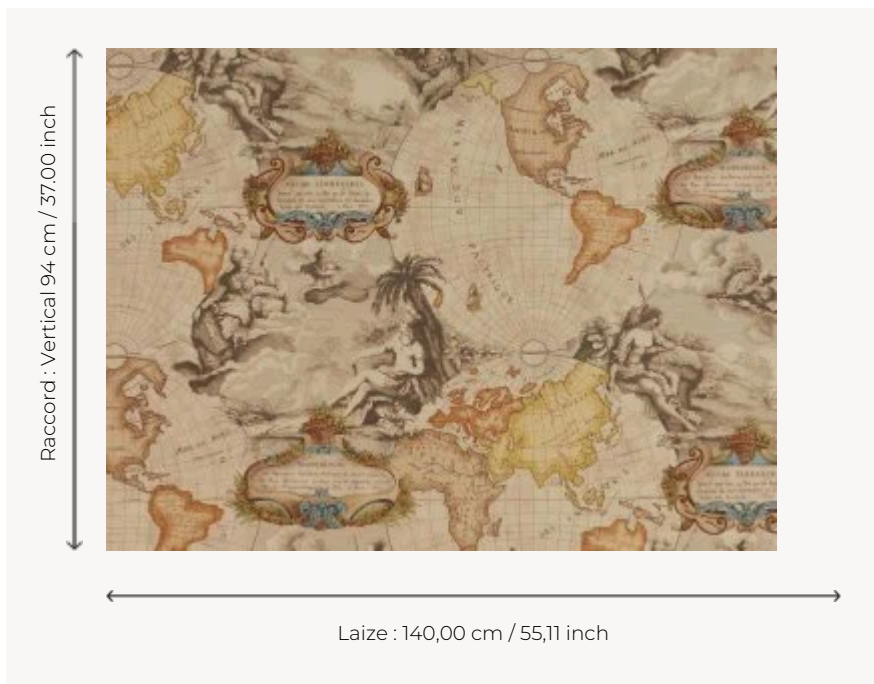

F2264002 PLANISPHERE

Reproduction of ancient world maps from the 17th century coming from Holland. The water and earth protector gods watch over the globe.

F2264002 - Miel

Pierre Frey

TYPE	Prints
COMPOSITION	100 % Cotton
SALES UNIT	Available per meter/yard
WIDTH	140 cm / 55,11 inch
REPEAT	V: 94 cm - 37,00 inch
WEIGHT	270 gr / ml
CARE	

2 Colors

F2264001
Crème

F2264002
Miel