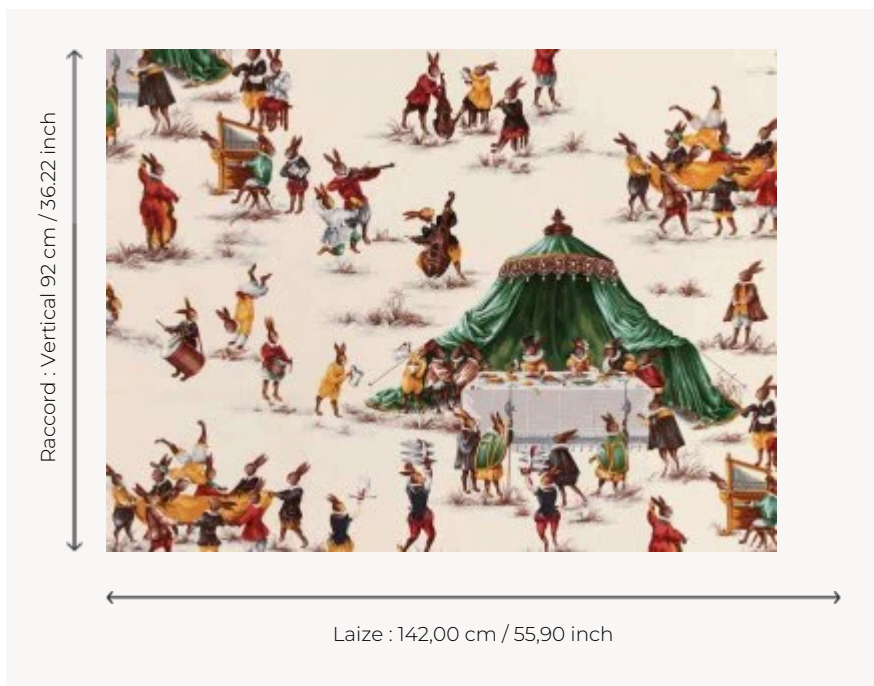

F2421001 LE BANQUET

The Banquet is directly inspired by a painted ceiling discovered in a castle in the Czech Republic. This whimsical drawing is part of a pictorial genre that replaces man by animal, like the French monkeys of the 18th century for example. An entertaining subject par excellence, it was a pretext for a social satyr.

F2421001 - Vert

Pierre Frey

TYPE	Prints
USE	Moderate use
MARTINDALE	10.000 T
COMPOSITION	100 % Cotton
SALES UNIT	Available per meter/yard
WIDTH	142 cm / 55,90 inch
REPEAT	V: 92 cm - 36,22 inch
WEIGHT	281 gr / ml
CARE	