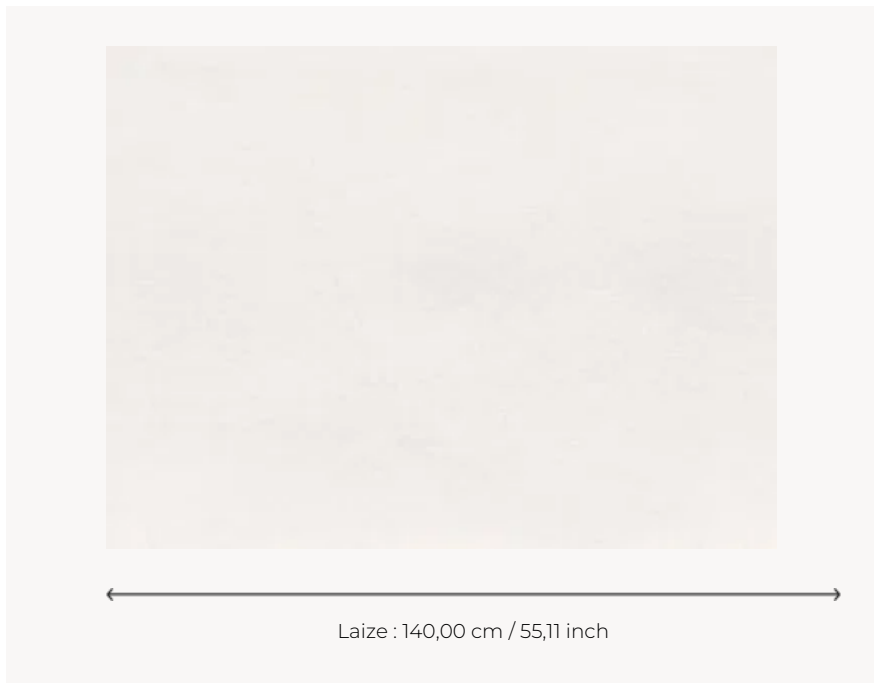

F2754001 OPERA - VELOURS

This product, which can be used in both curtains and seats (thanks to its high Martindale rating), has an appealing hand and appearance. The rich range of colours means it can be associated with a number of our creations in a conventional or modern way. It can be embossed for a special order.

F2754001 - Blanc

Pierre Frey

PERFORMANCE	Martindale > 25 000 T
TYPE	Plains - Velvets
USE	Intensive use
MARTINDALE	80.000 T
COMPOSITION	100 % Cotton
SALES UNIT	Available per meter/yard
WIDTH	140 cm / 55,11 inch
WEIGHT	547 gr / ml
CARE	
CERTIFICATIONS	BS5852 Cigarette test EN1021-1-2 in conjunction with suitable combustion modified foam
NOTES	Can be embossed Water resistant
BOOK	F99791005