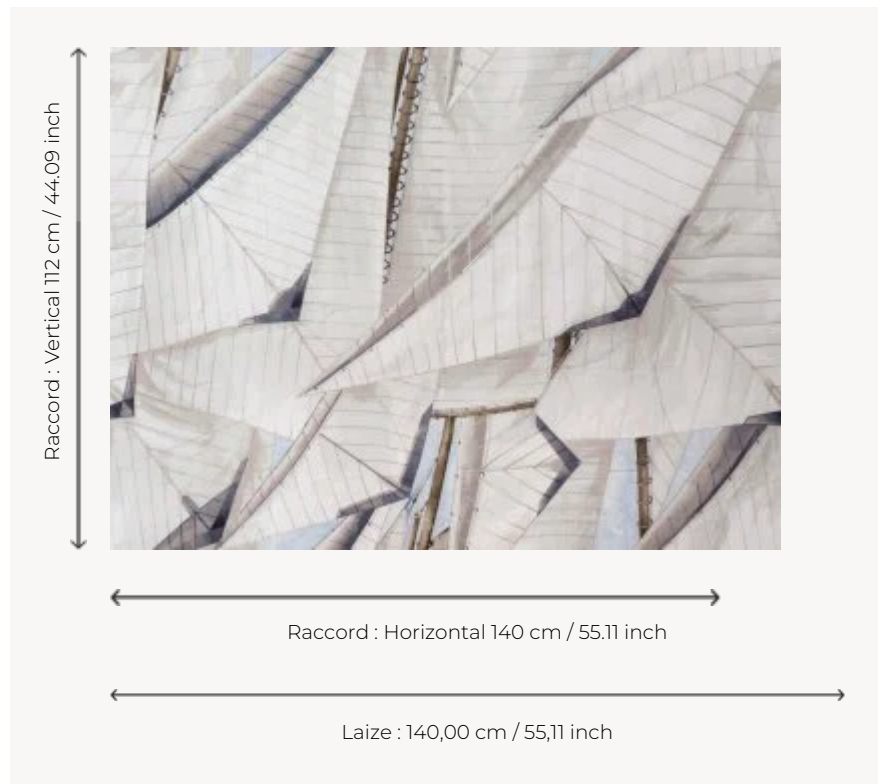

F2892001 PANAREA

Sails flapping in the wind during a regatta. Here is the inspiration for this design printed on linen.

F2892001 - Naturel

Pierre Frey

TYPE	Prints
USE	Curtain
COMPOSITION	100 % Linen
SALES UNIT	Available per meter/yard
WIDTH	140 cm / 55,11 inch
REPEAT	H: 140 cm - 55,11 inch V: 112 cm - 44,09 inch
WEIGHT	375 gr / ml
CARE	

1 Colors

F2892001
Naturel