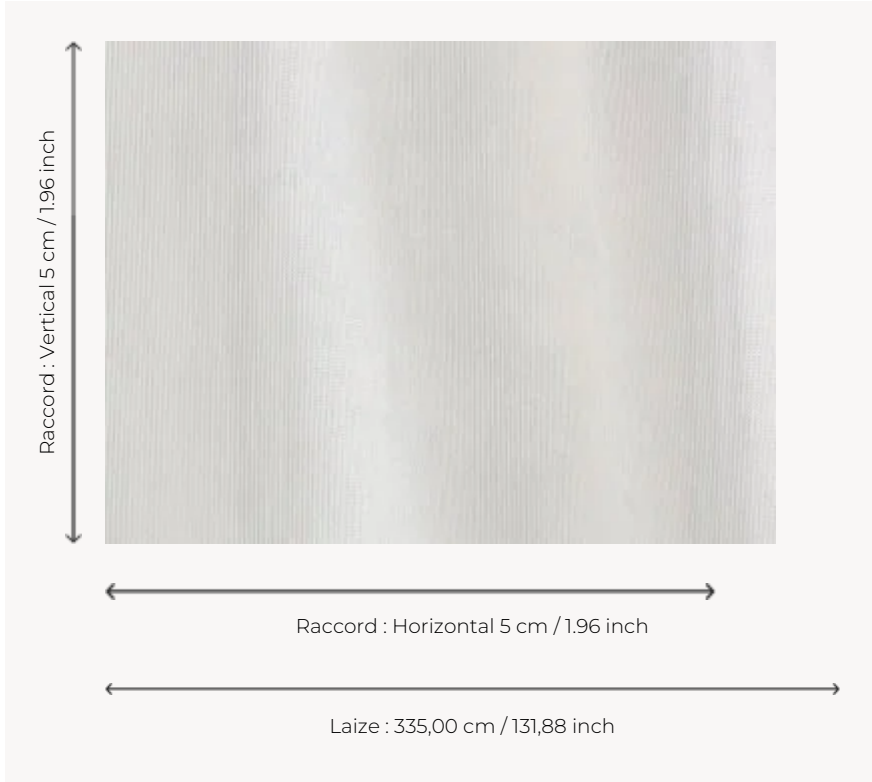

# F3049002 FINDOR

Findor is a modern sheer with a very transparent and iridescent effect evoking the moire. Trevira CS polyester fiber.

## F3049002 - Crème

## Pierre Frey

<b>PERFORMANCE</b>	Trevira CS
<b>TYPE</b>	Sheers
<b>USE</b>	Sheers
<b>COMPOSITION</b>	100 % Polyester Fire Retardant
<b>SALES UNIT</b>	Available per meter/yard
<b>WIDTH</b>	335 cm / 131,88 inch
<b>REPEAT</b>	H: 5 cm - 1,96 inch V: 5 cm - 1,96 inch
<b>WEIGHT</b>	227 gr / ml
<b>CARE</b>	
<b>CERTIFICATIONS</b>	Fire retardant M1
<b>NOTES</b>	Flame retardant Leaded selvedge

## 2 Colors

F3049001  
Blanc

F3049002  
Crème