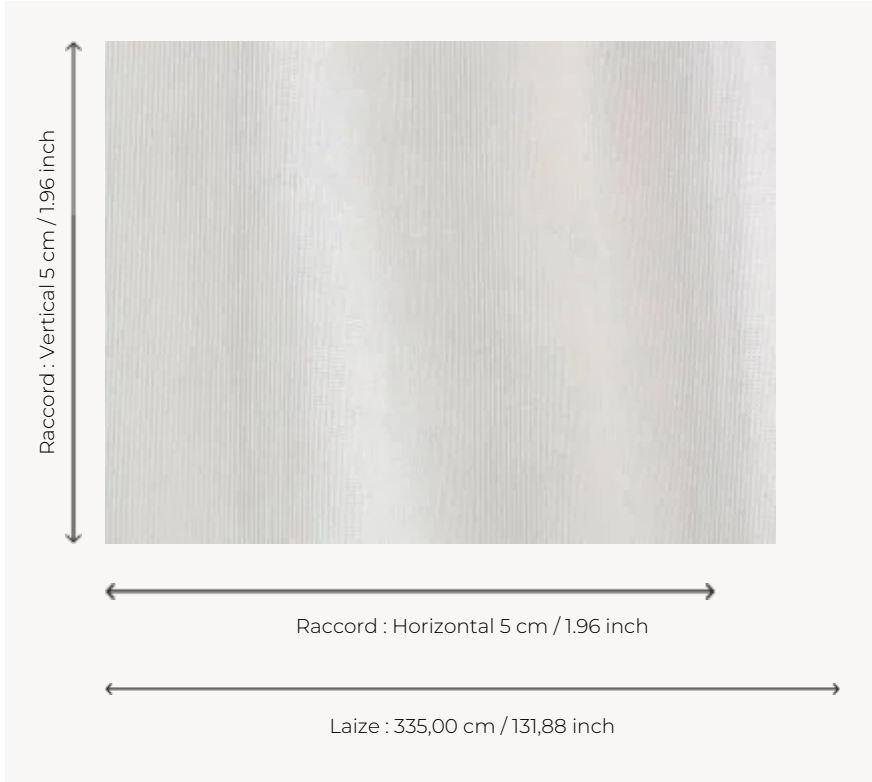

F3049002 FINDOR

Findor is a modern sheer with a very transparent and iridescent effect evoking the moire. Trevira CS polyester fiber.

F3049002 - Crème

Pierre Frey

PERFORMANCE	Trevira CS
TYPE	Sheers
USE	Sheers
COMPOSITION	100 % Polyester Trevira CS
SALES UNIT	Available per meter/yard
WIDTH	335 cm / 131,88 inch
REPEAT	H: 5 cm - 1,96 inch V: 5 cm - 1,96 inch
WEIGHT	227 gr / ml
CARE	
CERTIFICATIONS	Fire retardant M1
NOTES	Flame retardant Leaded selvedge

2 Colors

F3049001
Blanc

F3049002
Crème