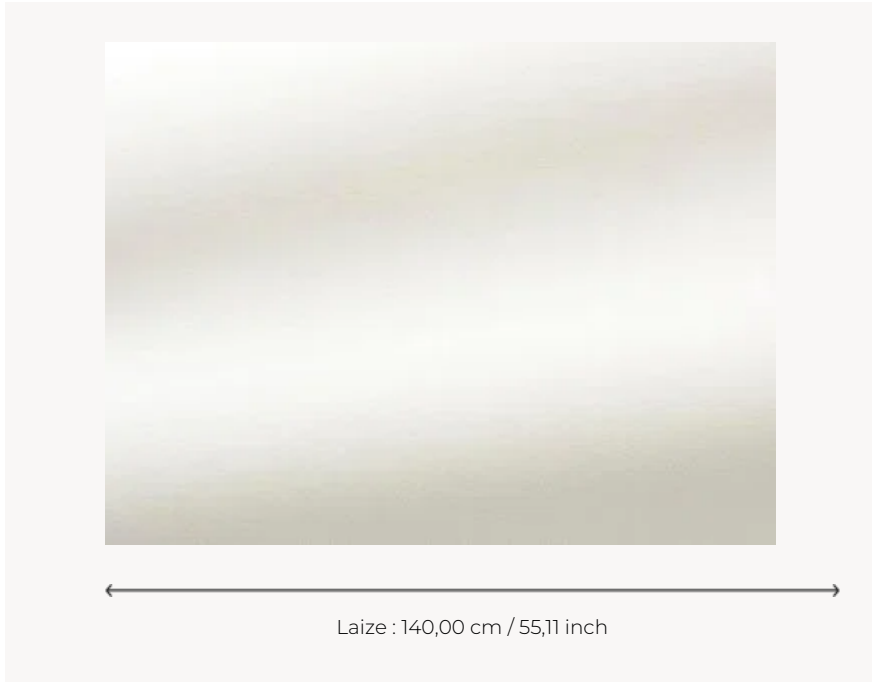

F3070001 GASPARD

This high quality washable plain velvet has a matte finish and its Trevira CS composition means it both looks and feels like cotton. It comes in a wide range of colors, from natural shades to high colour, making it easy to use in any interior.

F3070001 - Blanc

Pierre Frey

TYPE	Plains - Velvets
USE	Intensive use
MARTINDALE	>100.000 T
COMPOSITION	100 % Polyester Flame Retardant
SALES UNIT	Available per meter/yard
WIDTH	140 cm / 55,11 inch
WEIGHT	581 gr / ml
CARE	
CERTIFICATIONS	NFPA 701-Pass BS5852 Cigarette test BS5852 Cigarette & match test Fire retardant M1 CLASSE UNO BS5852 Match test NFPA 260-Class 1 CAL TB 117- Pass CRIB 5
NOTES	Can be embossed Flame retardant
BOOK	F99791508

6 Colors

F3070001
Blanc

F3070004
Cassonade

F3070010
Noir

F3070014
Petrole

F3070017
Argile

F3070018
Vert de gris