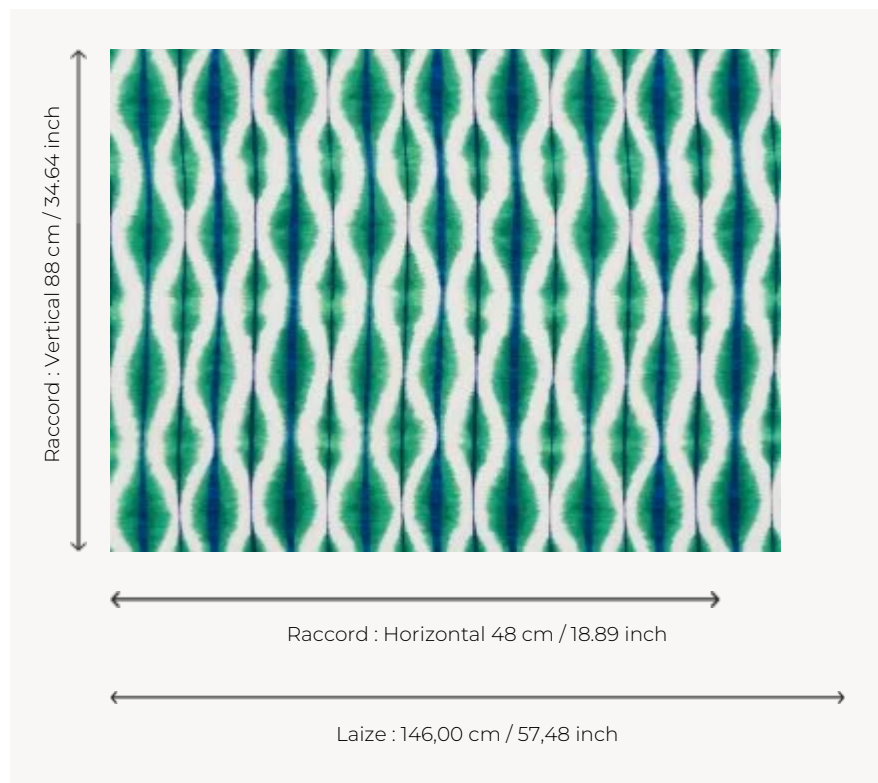

## F3084002 COBAN

Beautiful print on 100% linen canvas which emphasizes the ethnic touch of this model. The re-interpretation of an ikat motif and tie-dye effect. Modernity emphasized by the juxtaposition of two bright colors on a neutral tone.

### Pierre Frey

<b>TYPE</b>	Prints
<b>COMPOSITION</b>	100 % Linen
<b>SALES UNIT</b>	Available per meter/yard
<b>WIDTH</b>	146 cm / 57,48 inch
<b>REPEAT</b>	H: 48 cm - 18,89 inch V: 88 cm - 34,64 inch
<b>WEIGHT</b>	235 gr / ml
<b>CARE</b>	