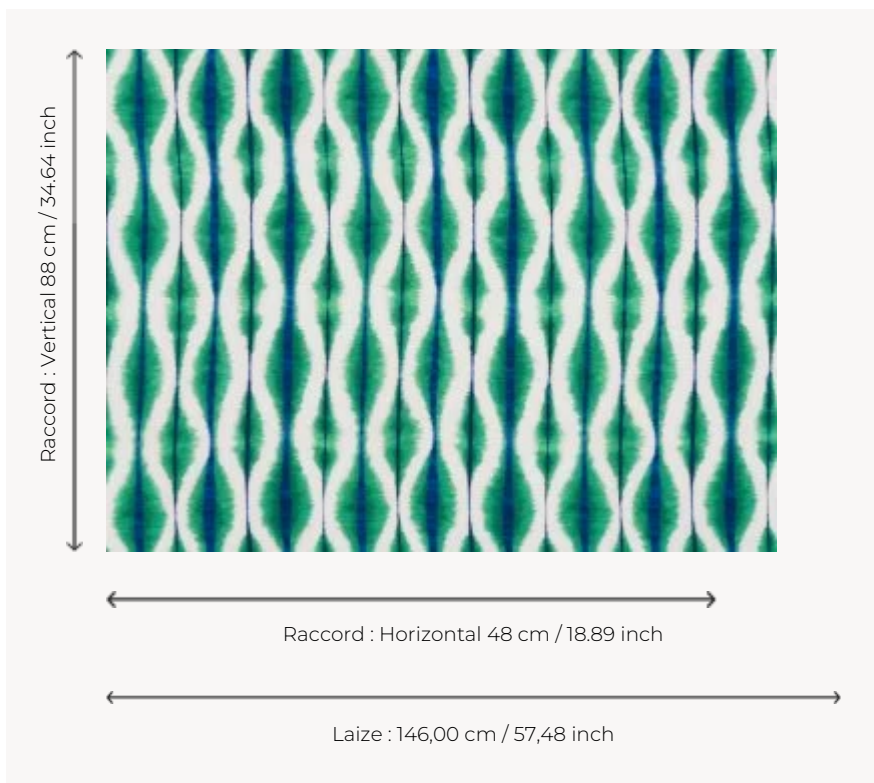

F3084002 COBAN

Beautiful print on 100% linen canvas which emphasizes the ethnic touch of this model. The re-interpretation of an ikat motif and tie-dye effect. Modernity emphasized by the juxtaposition of two bright colors on a neutral tone.

F3084002 - Amazone

Pierre Frey

TYPE	Prints
COMPOSITION	100 % Linen
SALES UNIT	Available per meter/yard
WIDTH	146 cm / 57,48 inch
REPEAT	H: 48 cm - 18,89 inch V: 88 cm - 34,64 inch
WEIGHT	235 gr / ml
CARE	