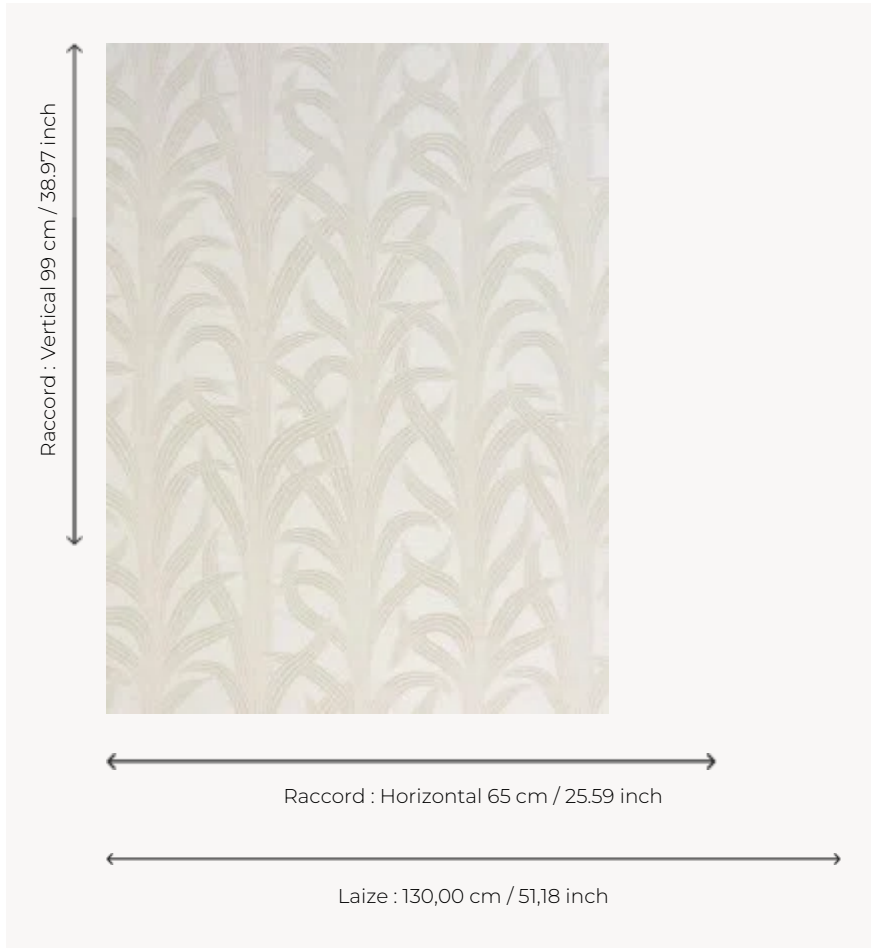

F3100001 ELLA

A spectacular jacquard representing stylized leaves on a grained background.

F3100001 - Meringue

Pierre Frey

TYPE	Jacquards
COMPOSITION	38 % Polyester - 25 % Cotton - 21 % Silk - 16 % Acrylic
SALES UNIT	Available per meter/yard
WIDTH	130 cm / 51,18 inch
REPEAT	H: 65 cm - 25,59 inch V: 99 cm - 38,97 inch
WEIGHT	369 gr / ml
CARE	
BOOK	F99791601

1 Colors

F3100001
Meringue