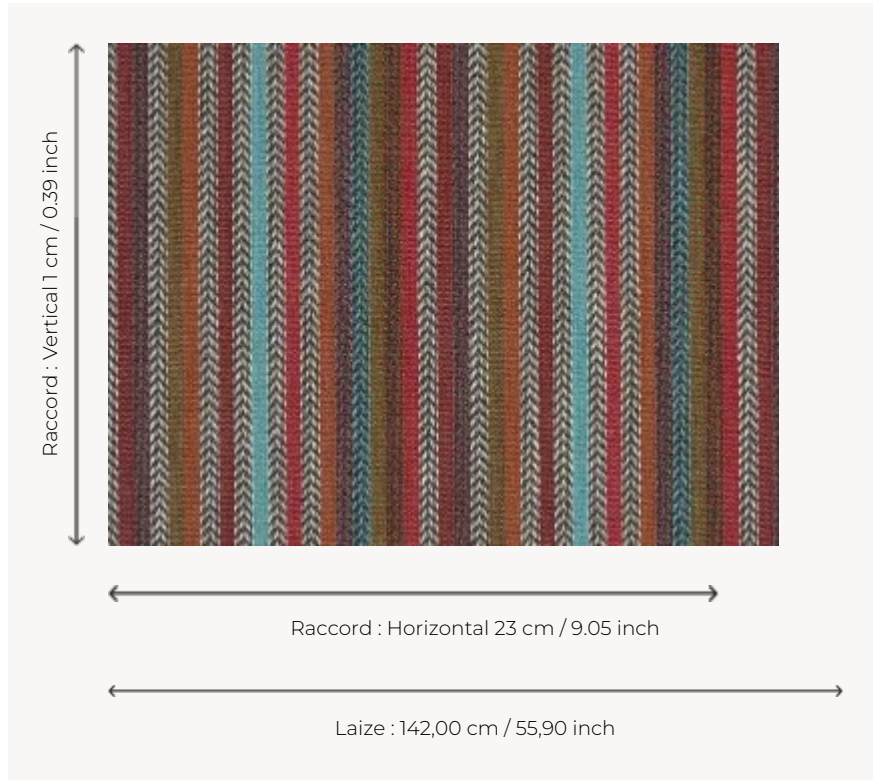

F3237001 LOUISIANE

Narrow stripe alternating chevrons and colored bands in a traditional spirit.

F3237001 - Canyon

Pierre Frey

TYPE	Jacquards
USE	Normal use
MARTINDALE	16.000 T
COMPOSITION	70 % Cotton - 30 % Jute
SALES UNIT	Available per meter/yard
WIDTH	142 cm / 55,90 inch
REPEAT	H: 23 cm - 9,05 inch V: 11 cm - 0,39 inch Free match

WEIGHT 710 gr / ml

CARE 

INFORMATION Reinforced stitching recommended to avoid fraying at seams

BOOK F99791802

1 Colors

F3237001
Canyon