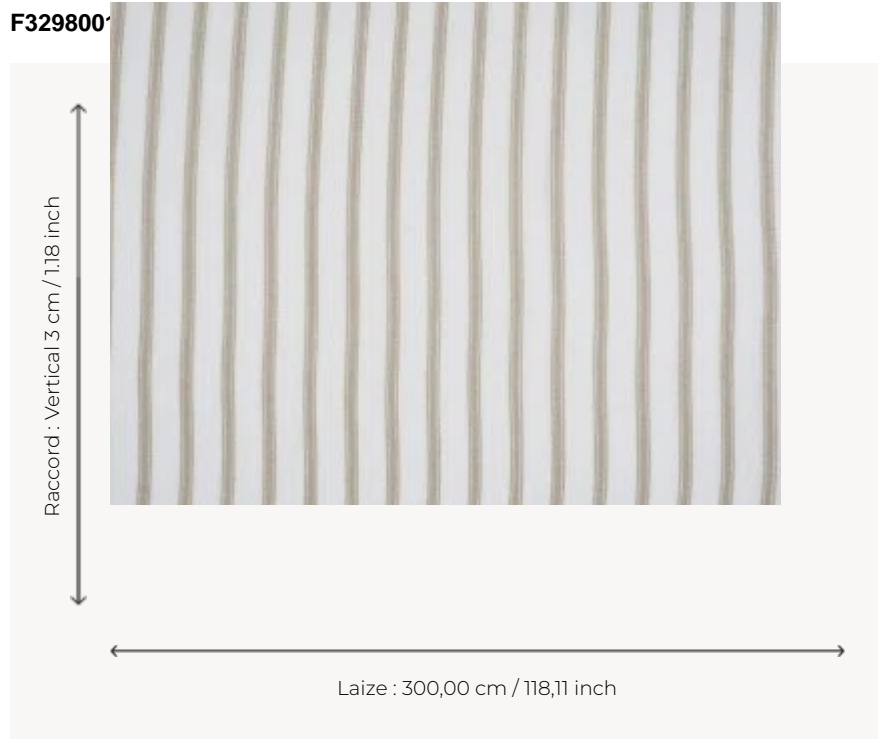

F3298001 NEFERTITI

Elegant narrow stripes on a wide width linen sheer.

Pierre Frey

TYPE	Sheers
USE	VOILE
COMPOSITION	100 % Linen
SALES UNIT	Available per meter/yard
WIDTH	300 cm - 118,11 inch
REPEAT	V : 3 cm - 1.18 inch Straight repeat
WEIGHT	423 gr / ml
CARE	
INFORMATION	Stripes perpendicular to selvages
BOOK	F99791807

2 Colors

F3298001
Crème

F3298002
Lin