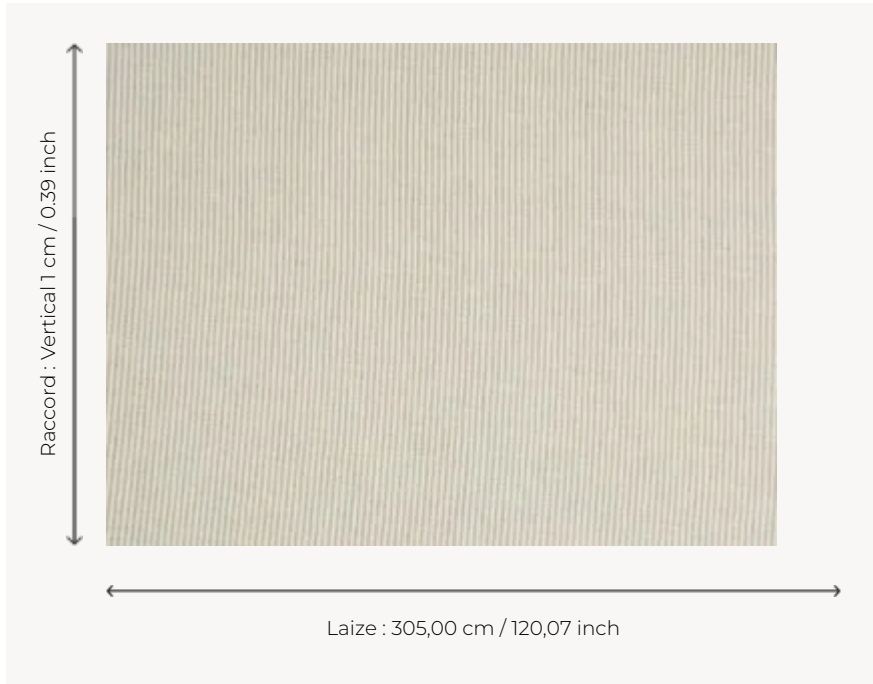

F3327002 THAIS

This wide width light weave in 100% linen has narrow stripes.

F3327002 - Raphia

Pierre Frey

TYPE	Jacquards
USE	Curtain
COMPOSITION	100 % Linen
SALES UNIT	Available per meter/yard
WIDTH	305 cm / 120,07 inch
REPEAT	V: 11 cm - 0,39 inch
WEIGHT	503 gr / ml

CARE

INFORMATION

Shrinkage >3% if washed
Stripes perpendicular to selvages

BOOK

F99791807

2 Colors

F3327001
Ficelle

F3327002
Raphia