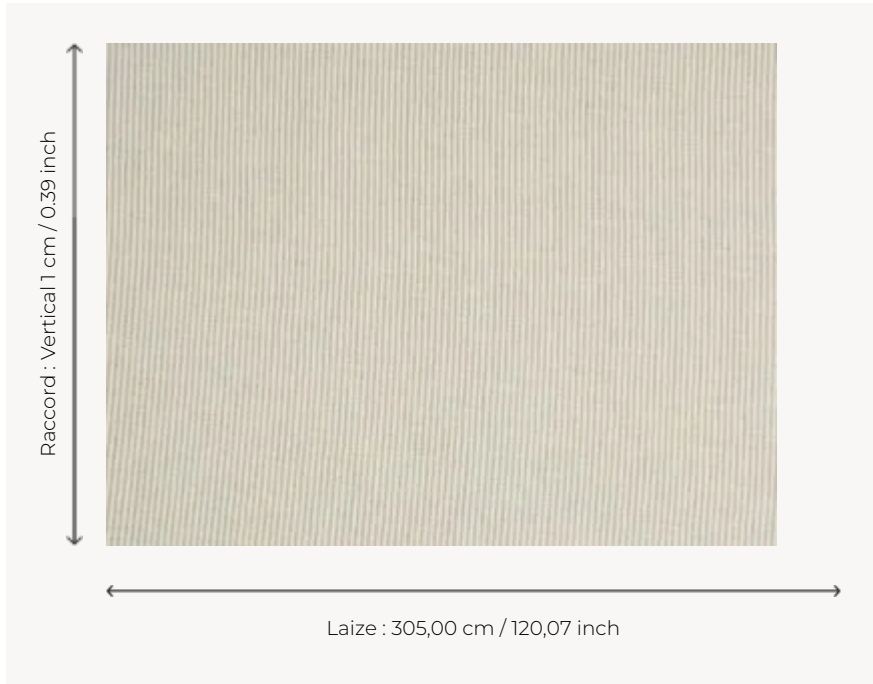

F3327002 THAIS

This wide width light weave in 100% linen has narrow stripes.

F3327002 - Raphia

Pierre Frey

TYPE	Jacquards
USE	Curtain
COMPOSITION	100 % Linen
SALES UNIT	Available per meter/yard
WIDTH	305 cm / 120,07 inch
REPEAT	V: 1 cm - 0,39 inch
WEIGHT	503 gr / ml

CARE

INFORMATION

Shrinkage >3% if washed
Stripes perpendicular to selvages

BOOK

F99791807

2 Colors

F3327001
Ficelle

F3327002
Raphia