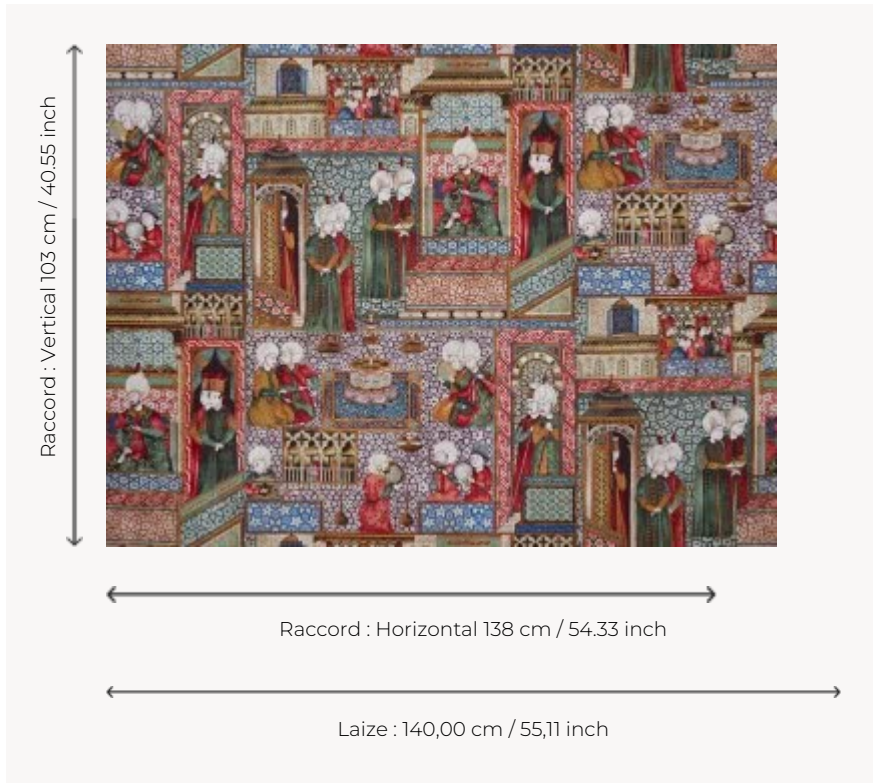

F3461001 BURSA

Drawn from an Ottoman miniature dating from 1543 and preserved at the Topkapi Palace Museum in Istanbul, this print depicts a court scene under the sumptuous reign of Suleiman the Magnificent.

F3461001 - Bronze

Pierre Frey

TYPE	Prints
USE	Curtain
COMPOSITION	100 % Cotton
SALES UNIT	Available per meter/yard
WIDTH	140 cm / 55,11 inch
REPEAT	H: 138 cm - 54,33 inch V: 103 cm - 40,55 inch Straight repeat
WEIGHT	301 gr / ml
CARE	
BOOK	F9979202001