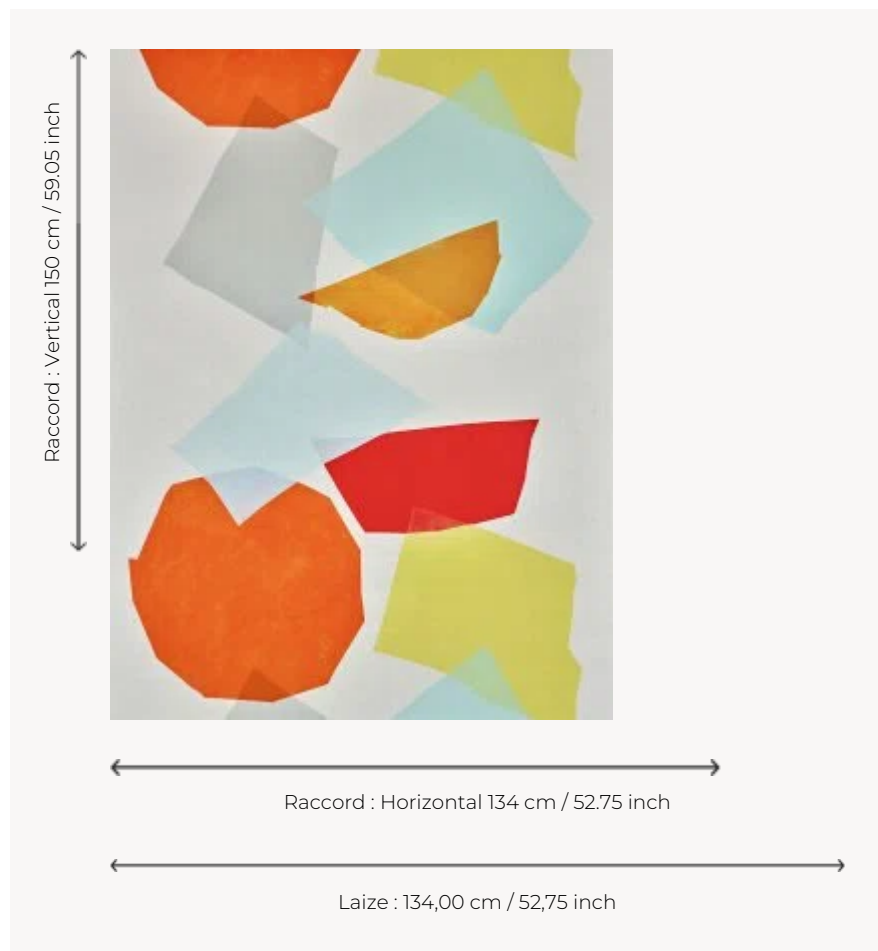

## F3487001 LIVELY

Aptly named, LIVELY is a recall of sunny shapes beautifully floating in midair. With their airy feel, the large hand-painted shapes once cut out of paper are more alive than ever, printed on a bright, soft and elegant linen. The unique choice of colors all work together in a wonderful, united relationship.

### F3487001 - Multicolore

### Pierre Frey

<b>TYPE</b>	Prints
<b>ARTIST</b>	Liz Roache
<b>USE</b>	Curtain
<b>COMPOSITION</b>	100 % Linen
<b>SALES UNIT</b>	Available per meter/yard
<b>WIDTH</b>	134 cm / 52,75 inch
<b>REPEAT</b>	H: 134 cm - 52,75 inch V: 150 cm - 59,05 inch Free match
<b>WEIGHT</b>	402 gr / ml
<b>CARE</b>	
<b>INFORMATION</b>	The flakes of the linen fiber are part of the authentic character and look of the fabric.

# 1 Colors

F3487001  
Multicolore