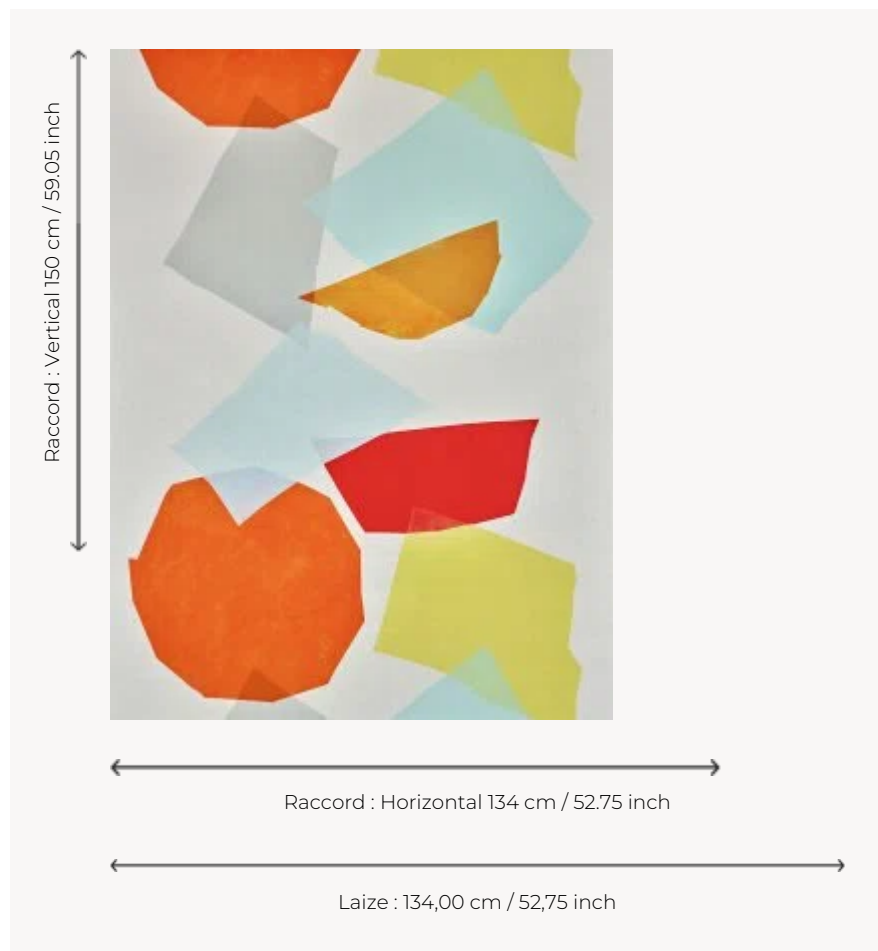

F3487001 LIVELY

Aptly named, LIVELY is a recall of sunny shapes beautifully floating in midair. With their airy feel, the large hand-painted shapes once cut out of paper are more alive than ever, printed on a bright, soft and elegant linen. The unique choice of colors all work together in a wonderful, united relationship.

F3487001 - Multicolore

Pierre Frey

TYPE	Prints
ARTIST	Liz Roache
USE	Curtain
COMPOSITION	100 % Linen
SALES UNIT	Available per meter/yard
WIDTH	134 cm / 52,75 inch
REPEAT	H: 134 cm - 52,75 inch V: 150 cm - 59,05 inch Free match
WEIGHT	402 gr / ml
CARE	
INFORMATION	The flakes of the linen fiber are part of the authentic character and look of the fabric.

1 Colors

F3487001
Multicolore