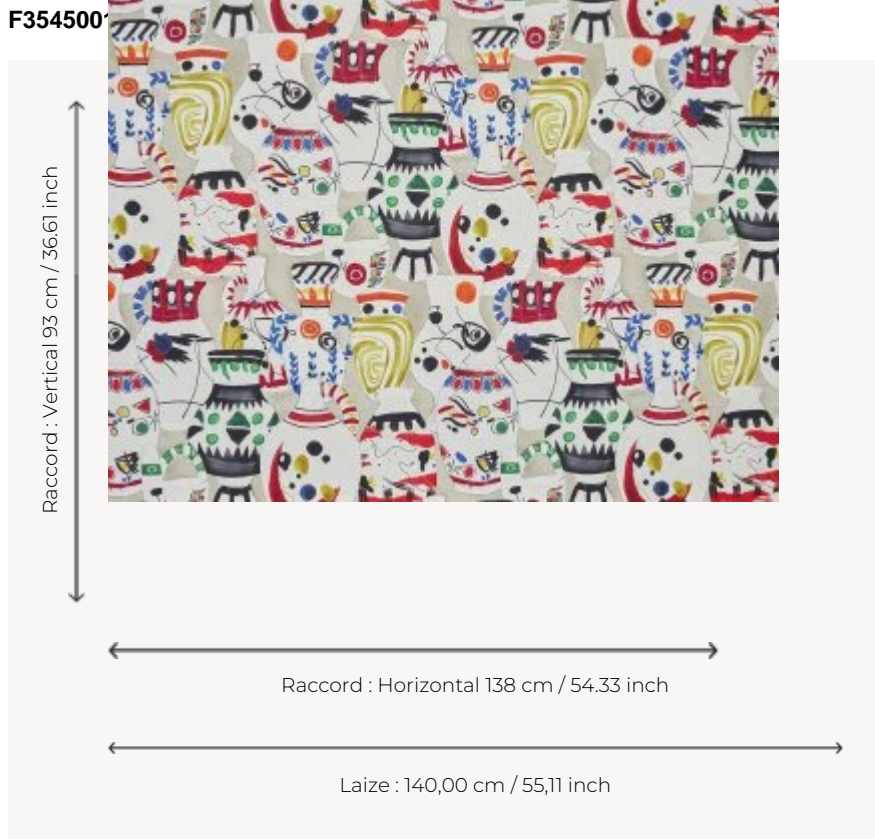

F3545001 VENCE

A tribute to Vence this potters land where many artists passed by, this sophisticated méfis print radiates its enamel colours.

Pierre Frey

TYPE	Prints
USE	RI
COMPOSITION	57 % Linen - 43 % Cotton
SALES UNIT	Available per meter/yard
WIDTH	140 cm - 55,11 inch
REPEAT	H : 138 cm - 54,33 inch V : 93 cm - 36,61 inch Straight repeat
WEIGHT	- gr / ml
CARE	
BOOK	F9979212001

1 Colors

F3545001
MULTICOLOR
E