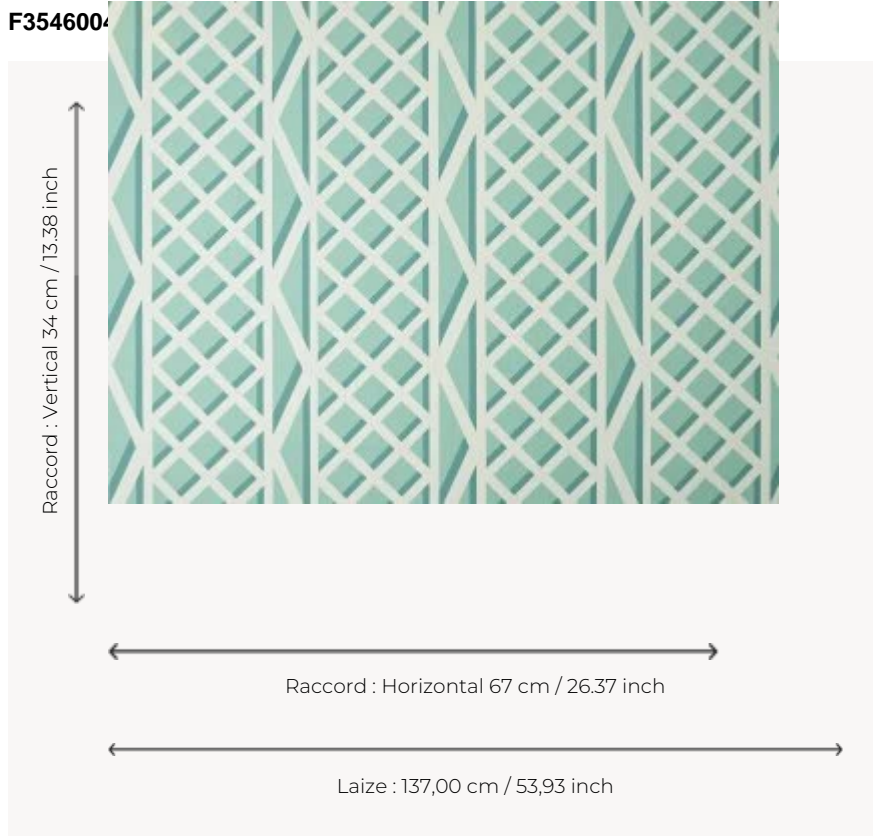

F3546004 TREILLAGE

This high performance fabric is printed on a high quality outdoor polyester. It offers the best performance for in/outdoor use: stain resistance thanks to a water-repellent treatment with a textile feel and high lightfastness. The pattern is reminiscent of wooden garden pergolas. The digital print on an irregular background gives an authentic look to this design declined in cheerful colors.

Pierre Frey

PERFORMANCE	Outdoor - Stain & water repellent - Martindale > 25 000 T
TYPE	Prints
COLLABORATION	Maison Caspari
USE	SI
MARTINDALE	>100.000 T
COMPOSITION	100 % Polyester
SALES UNIT	Available per meter/yard
WIDTH	137 cm - 53,93 inch
REPEAT	H : 67 cm - 26.37 inch V : 34 cm - 13.38 inch Straight repeat
WEIGHT	460 gr / ml
CARE	
CERTIFICATIONS	NFPA 260-Class 1 CAL TB 117- Pass
NOTES	Stain & water repellent
INFORMATION	For outdoor use, make sure to use appropriate lining materials. Remember to store pads and cushions in a clean, dry place when not in use.
BOOK	F997921005MINI F997921005

3 Colors

F3546001
JAUNE

F3546003
VERT

F3546004
BLEU