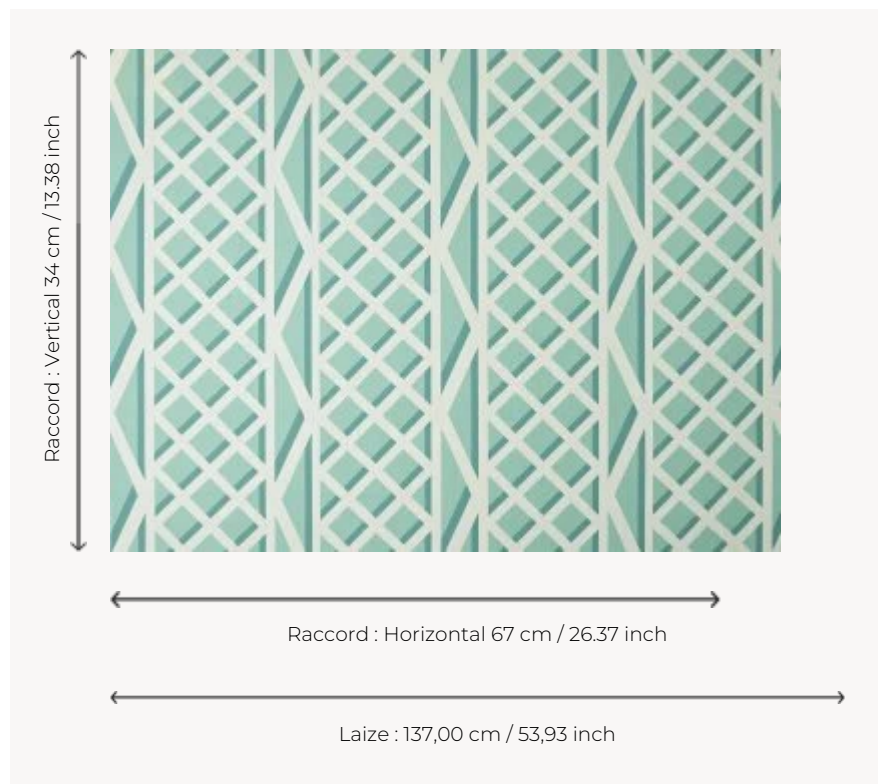

F3546004 TREILLAGE

This high performance fabric is printed on a high quality outdoor polyester. It offers the best performance for in/outdoor use: stain resistance thanks to a water-repellent treatment with a textile feel and high lightfastness. The pattern is reminiscent of wooden garden pergolas. The digital print on an irregular background gives an authentic look to this design declined in cheerful colors.

F3546004 - Bleu

Pierre Frey

TYPE	Prints
COLLABORATION	Maison Caspari
USE	Intensive use
MARTINDALE	>100.000 T
COMPOSITION	100 % Polyester
SALES UNIT	Available per meter/yard
WIDTH	137 cm / 53,93 inch
REPEAT	H: 67 cm - 26,37 inch V: 34 cm - 13,38 inch Straight repeat
WEIGHT	460 gr / ml
CARE	
CERTIFICATIONS	NFPA 260-Class 1 CAL TB 117- Pass
NOTES	Stain & water repellent
INFORMATION	For outdoor use, make sure to use appropriate lining materials. Remember to store pads and cushions in a clean, dry place when not in use.
BOOK	F997921005MINI F997921005

3 Colors

F3546001
Jaune

F3546003
Vert

F3546004
Bleu