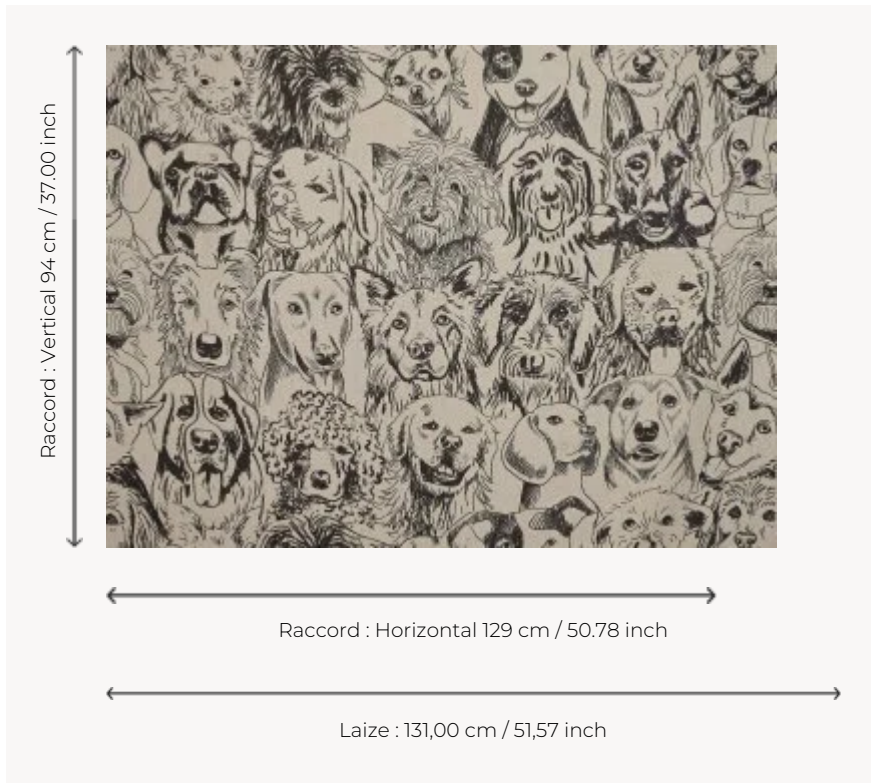

F3552001 DESIGNER DOGS

Loyal and beloved companions, dogs are undoubtedly Ken Fulk's favorite animals. In a nod to the happy pack that his studio The Magic Factory in San Francisco hosts, this linen print on painter's canvas features sketched portraits of his four-legged companions. DESIGNERS DOGS can be used as decorative seating or curtains.

F3552001 - Fusain

Pierre Frey

TYPE	Prints
ARTIST	Ken Fulk
USE	Curtain
COMPOSITION	100 % Linen
SALES UNIT	Available per meter/yard
WIDTH	131 cm / 51,57 inch
REPEAT	H: 129 cm - 50,78 inch V: 94 cm - 37,00 inch Straight repeat
WEIGHT	550 gr / ml
CARE	
BOOK	F9979212008