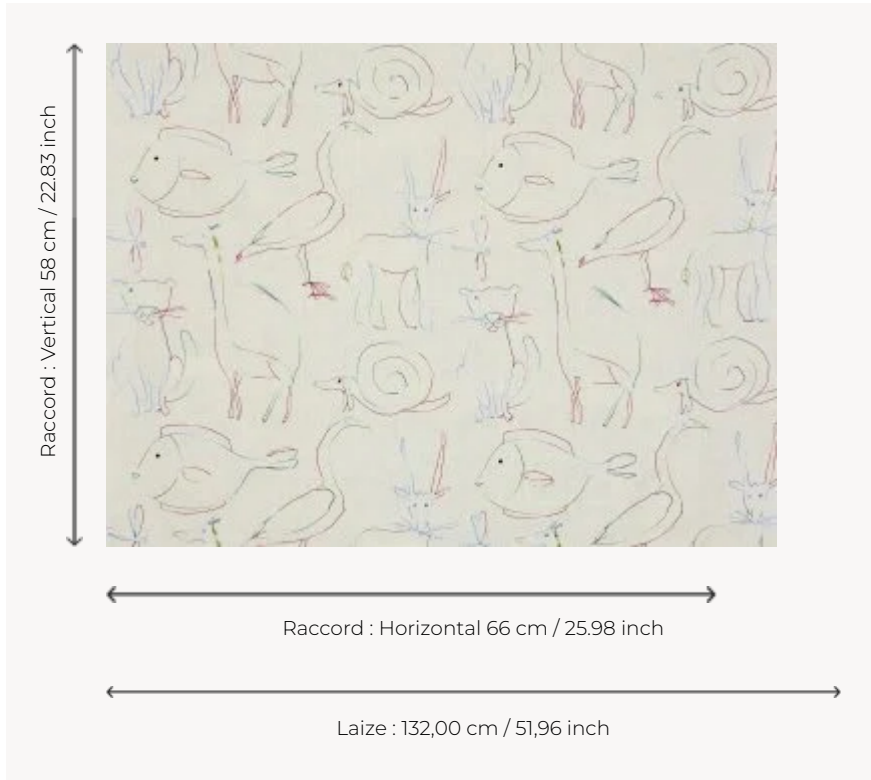

F3558001 BESTIAIRE ENCHANTE

Funny animals that, like chameleons with multiple colors, seem to have a hard time blending into a monochrome decor! Soft and joyful embroidery in multicolored gradient thread on linen.

F3558001 - Multicolore

Pierre Frey

TYPE	Embroideries
USE	Curtain
COMPOSITION	85 % Linen - 15 % Viscose
SALES UNIT	Available per meter/yard
WIDTH	132 cm / 51,96 inch
REPEAT	H: 66 cm - 25,98 inch V: 58 cm - 22,83 inch Straight repeat
WEIGHT	343 gr / ml
CARE	