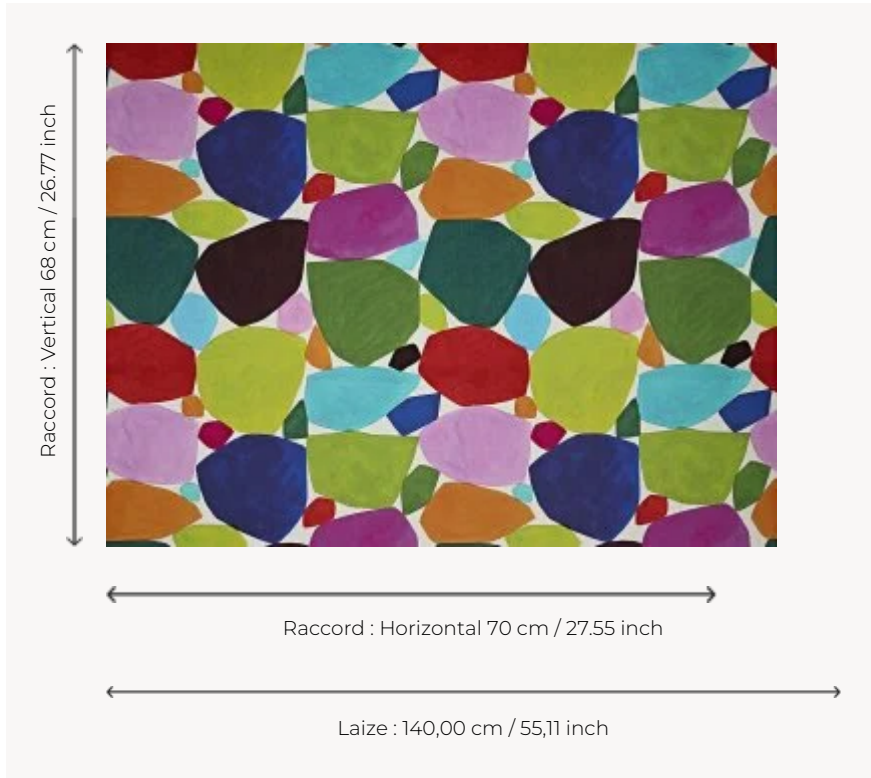

F3559001 CARNAVAL

Multicolored cut-out shapes: the interpretations are varied! Colored pebbles, a shower of confetti or an imaginary giraffe skin... Let your imagination run wild! Colored drawing with ink and printed on cotton. Coordinated with wallpaper FP837 CARNAVAL. 10% of the profits are donated to the Fondation de France, to support the project Tous unis contre le virus (All united against the virus) via an action carried out to prevent school dropouts.

F3559001 - Multicolore

Pierre Frey

PERFORMANCE	High Rub Test
TYPE	Prints
USE	Moderate use
MARTINDALE	40.000 T
COMPOSITION	100 % Cotton
SALES UNIT	Available per meter/yard
WIDTH	140 cm / 55,11 inch
REPEAT	H: 70 cm - 27,55 inch V: 68 cm - 26,77 inch Straight repeat
WEIGHT	420 gr / ml
CARE	

1 Colors

F3559001
Multicolore