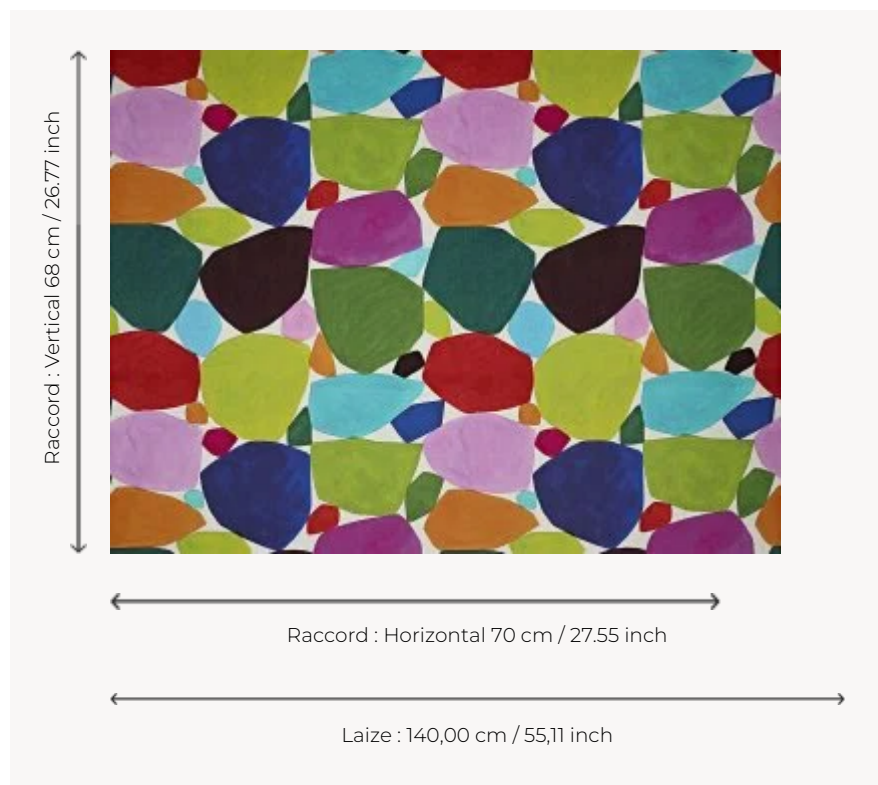

F3559001 CARNAVAL

Multicolored cut-out shapes: the interpretations are varied! Colored pebbles, a shower of confetti or an imaginary giraffe skin... Let your imagination run wild! Colored drawing with ink and printed on cotton. Coordinated with wallpaper FP837 CARNAVAL. 10% of the profits are donated to the Fondation de France, to support the project Tous unis contre le virus (All united against the virus) via an action carried out to prevent school dropouts.

F3559001 - Multicolore

Pierre Frey

PERFORMANCE	High Rub Test
TYPE	Prints
USE	Moderate use
MARTINDALE	40.000 T
COMPOSITION	100 % Cotton
SALES UNIT	Available per meter/yard
WIDTH	140 cm / 55,11 inch
REPEAT	H: 70 cm - 27,55 inch V: 68 cm - 26,77 inch Straight repeat
WEIGHT	420 gr / ml
CARE	

1 Colors

F3559001
Multicolore