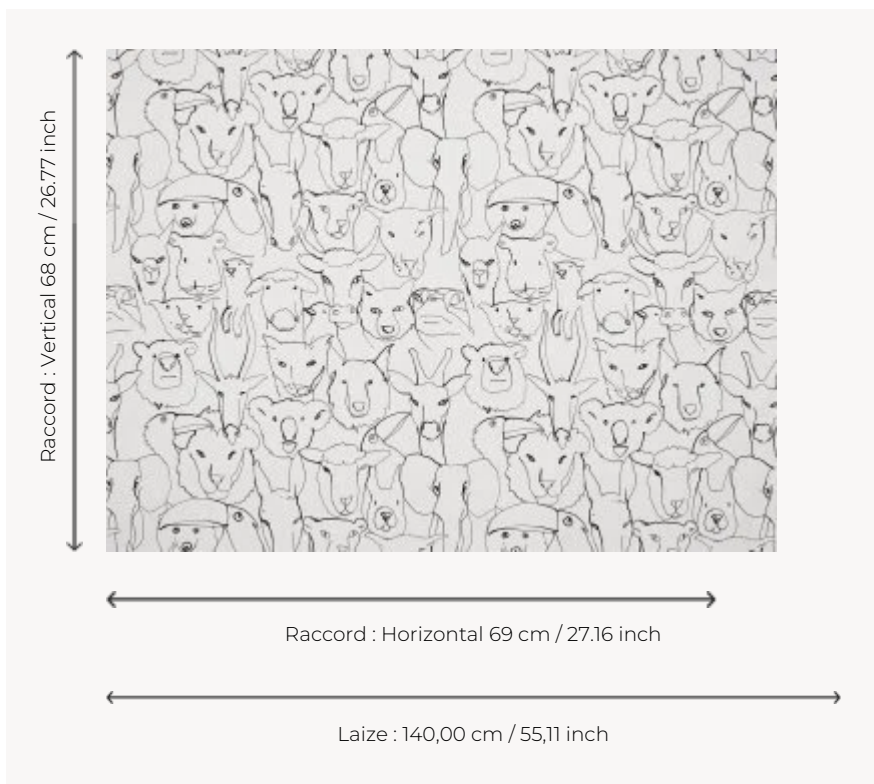

F3561001 LA PHOTO DE CLASSE

Toucan, Bear, Snake, Hamster, Sheep, Lama, Elephant, Horse... Look carefully here, on three we say cheeeese ! Indian ink drawing, printed on cotton. Coordinated with the wallpaper FP820 LA PHOTO DE CLASSE. 10% of the profits are donated to the Fondation de France, to support the project Tous unis contre le virus (All united against the virus) via an action carried out to prevent school dropouts.

F3561001 - Croquis

Pierre Frey

PERFORMANCE	Martindale > 25 000 T
TYPE	Prints
USE	Moderate use
MARTINDALE	40.000 T
COMPOSITION	100 % Cotton
SALES UNIT	Available per meter/yard
WIDTH	140 cm / 55,11 inch
REPEAT	H: 69 cm - 27,16 inch V: 68 cm - 26,77 inch Straight repeat
WEIGHT	420 gr / ml
CARE	

1 Colors

F3561001
Croquis