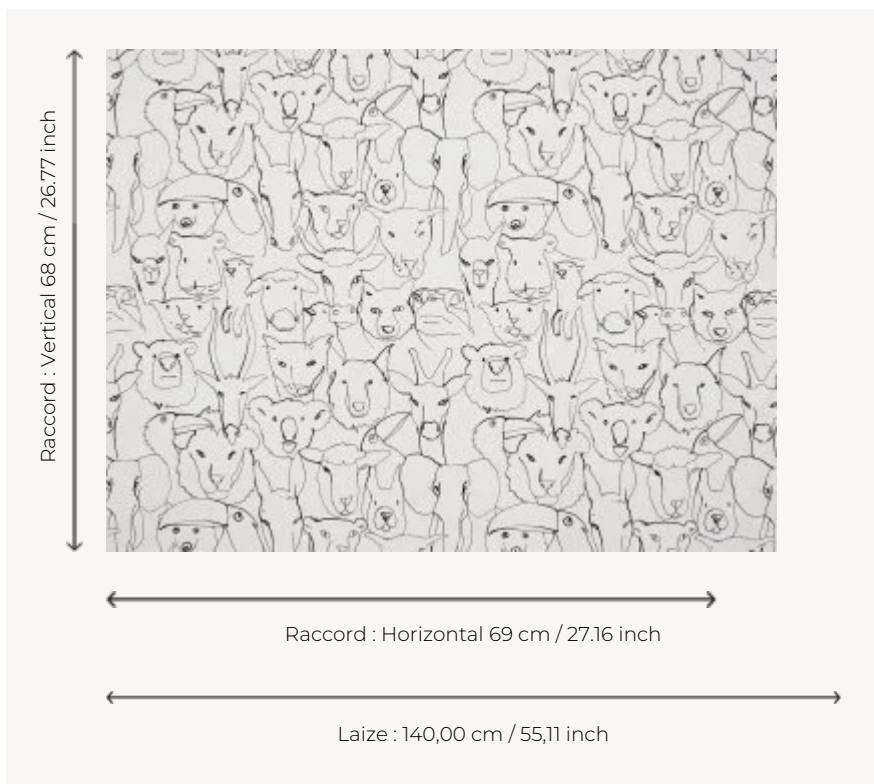

## F3561001 LA PHOTO DE CLASSE

Toucan, Bear, Snake, Hamster, Sheep, Lama, Elephant, Horse... Look carefully here, on three we say cheeeese ! Indian ink drawing, printed on cotton. Coordinated with the wallpaper FP820 LA PHOTO DE CLASSE. 10% of the profits are donated to the Fondation de France, to support the project Tous unis contre le virus (All united against the virus) via an action carried out to prevent school dropouts.

### Pierre Frey

<b>PERFORMANCE</b>	High Rub Test
<b>TYPE</b>	Prints
<b>USE</b>	Moderate use
<b>MARTINDALE</b>	40.000 T
<b>COMPOSITION</b>	100 % Cotton
<b>SALES UNIT</b>	Available per meter/yard
<b>WIDTH</b>	140 cm / 55,11 inch
<b>REPEAT</b>	H: 69 cm - 27,16 inch V: 68 cm - 26,77 inch Straight repeat
<b>WEIGHT</b>	420 gr / ml
<b>CARE</b>	