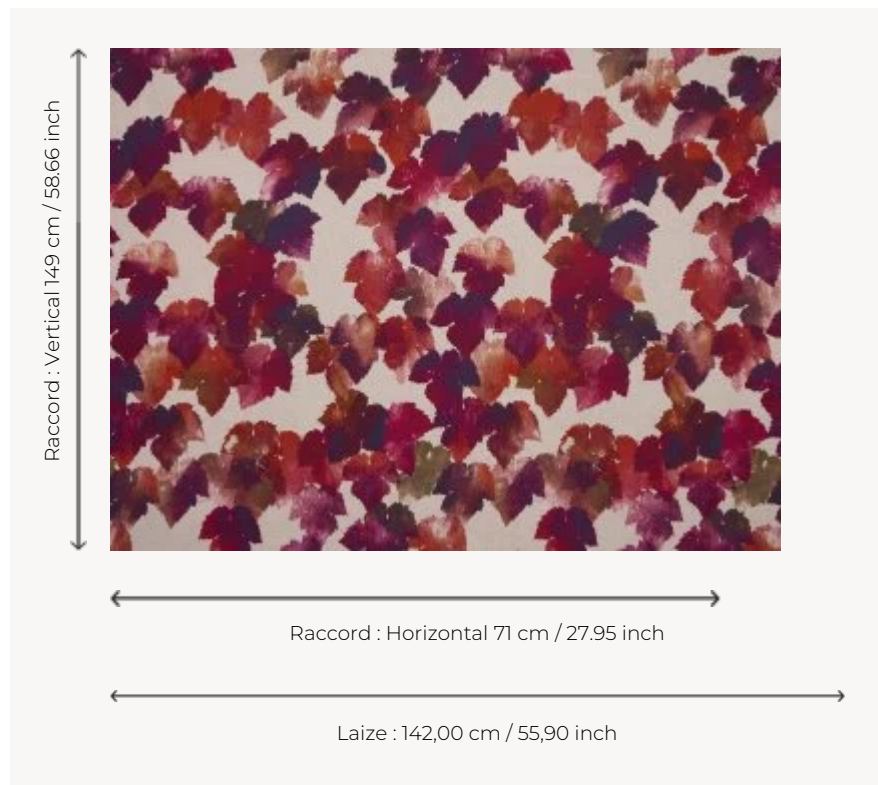

## F3651002 LAUREN 2

Delicately printed on a natural linen canvas, these virginia creeper leaves bring out all the nuances of autumn.

### Pierre Frey

<b>TYPE</b>	Prints
<b>COMPOSITION</b>	100 % Linen
<b>SALES UNIT</b>	Available per meter/yard
<b>WIDTH</b>	142 cm / 55,90 inch
<b>REPEAT</b>	H: 71 cm - 27,95 inch V: 149 cm - 58,66 inch Straight repeat
<b>WEIGHT</b>	255 gr / ml
<b>CARE</b>	
<b>INFORMATION</b>	Undyed linen cloth
<b>BOOK</b>	F9979212017