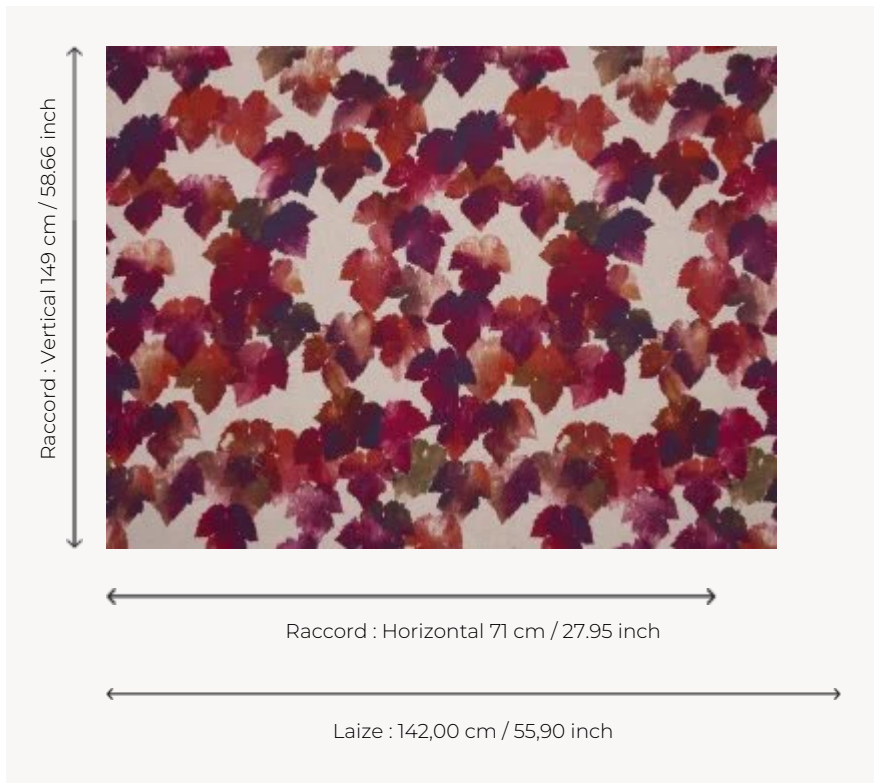

F3651002 LAUREN 2

Delicately printed on a natural linen canvas, these virginia creeper leaves bring out all the nuances of autumn.

F3651002 - Autumnal

Pierre Frey

TYPE	Prints
COMPOSITION	100 % Linen
SALES UNIT	Available per meter/yard
WIDTH	142 cm / 55,90 inch
REPEAT	H: 71 cm - 27,95 inch V: 149 cm - 58,66 inch Straight repeat
WEIGHT	255 gr / ml
CARE	
INFORMATION	Undyed linen cloth
BOOK	F9979212017