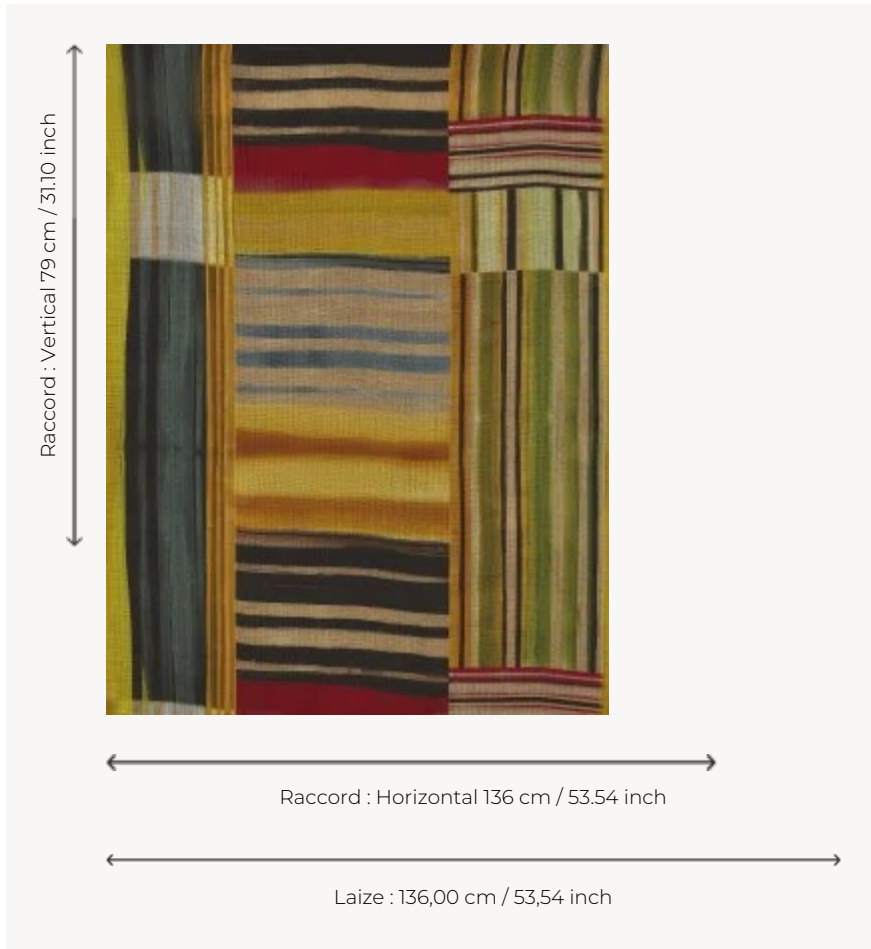

F3689001 FESTIVAL

A true festival of color inspired by expressionist harmonies, this print on natural linen features huge washes that crisscross with panache.

F3689001 - Multicolore

Pierre Frey

TYPE	Prints
USE	Curtain
COMPOSITION	100 % Linen
SALES UNIT	Available per meter/yard
WIDTH	136 cm / 53,54 inch
REPEAT	H: 136 cm - 53,54 inch V: 79 cm - 31,10 inch Straight repeat
WEIGHT	326 gr / ml
CARE	

INFORMATION	Shrinkage >3% if washed Cutting for approval recommended Undyed linen cloth
--------------------	---

1 Colors

F3689001
Multicolore