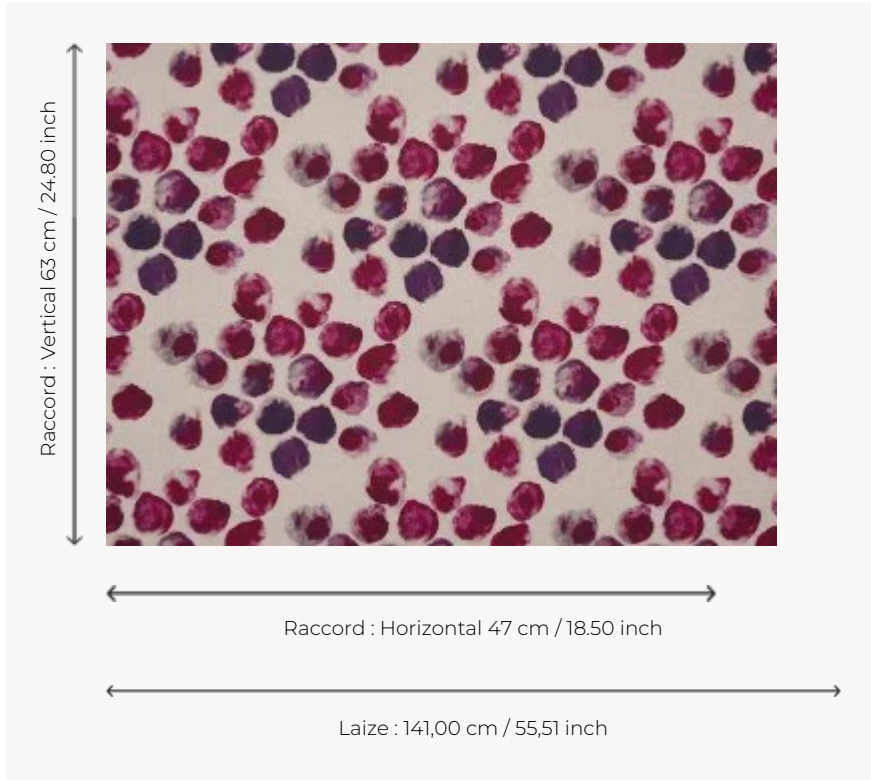

F3694002 ISABELLA 2

Delicately printed on a natural linen canvas, these flower petals bring out all the nuances of autumn.

F3694002 - Autumnal

Pierre Frey

TYPE	Prints
COMPOSITION	100 % Linen
SALES UNIT	Available per meter/yard
WIDTH	141 cm / 55,51 inch
REPEAT	H: 47 cm - 18,50 inch V: 63 cm - 24,80 inch Straight repeat
WEIGHT	253 gr / ml
CARE	
INFORMATION	Undyed linen cloth
BOOK	F9979212017

1 Colors

F3694002
Autumnal