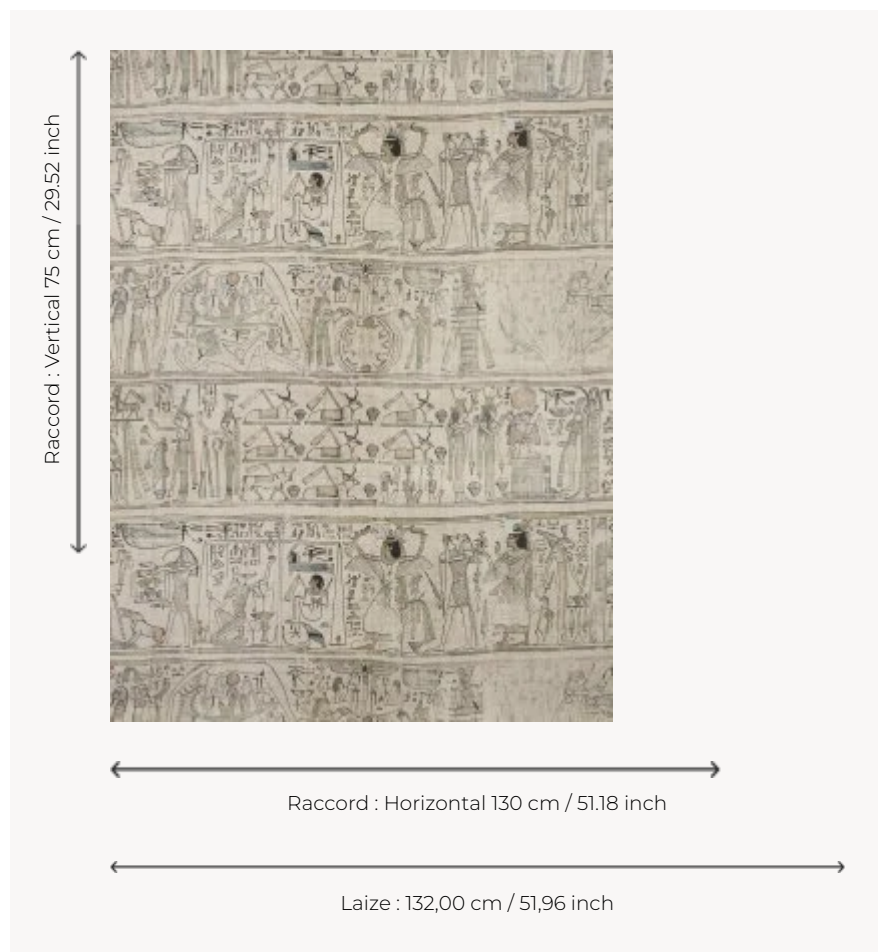

F3697001 LE SCRIBE

F3697001 - Greige

Pierre Frey

TYPE	Prints
COLLABORATION	Musée du Louvre
USE	Curtain
COMPOSITION	100 % Linen
SALES UNIT	Available per meter/yard
WIDTH	132 cm / 51,96 inch
REPEAT	H: 130 cm - 51,18 inch V: 75 cm - 29,52 inch Straight repeat
WEIGHT	237 gr / ml
CARE	
INFORMATION	The flakes of the linen fiber are part of the authentic character and look of the fabric.
BOOK	F9979212013

2 Colors

F3697001
Greige

F3697002
Papyrus