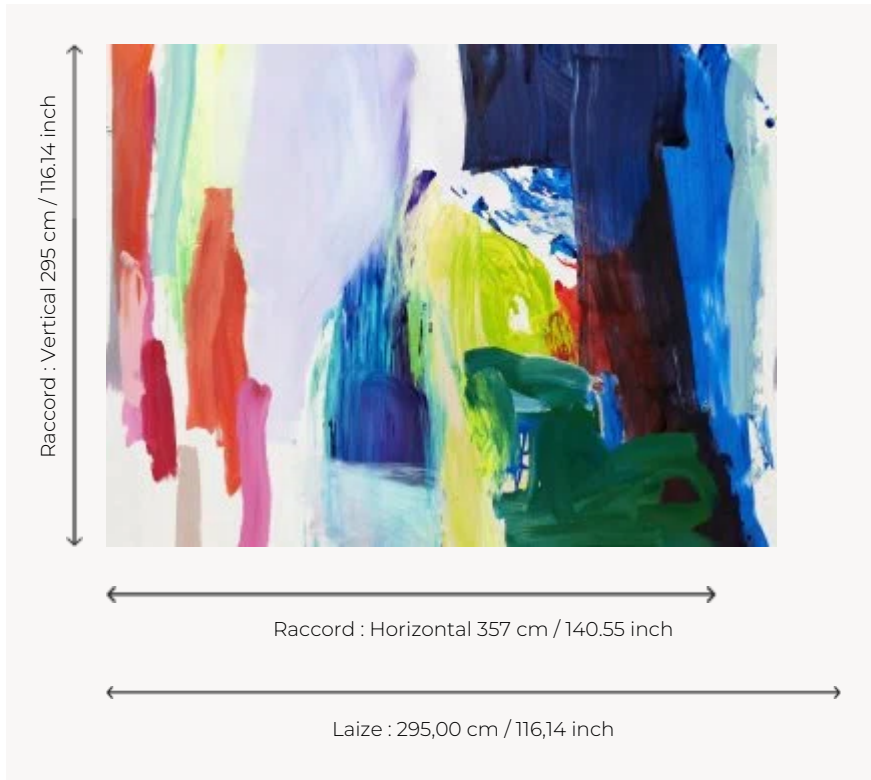

F3729001 KARMA

A panoramic fabric, KARMA is a contemporary work, acrylic on canvas, by Catherine Pierlovisi. The strong and poetic gestures are associated with the colors and their textures dear to the artist. It is printed on wide-width linen panels of 3m high. Also available in panoramic wallpaper.

F3729001 - Multicolore

Pierre Frey

TYPE	-
USE	Curtain
COMPOSITION	100 % Linen
SALES UNIT	Available per panel
WIDTH	295 cm / 116,14 inch
REPEAT	H: 357 cm - 140,55 inch V: 295 cm - 116,14 inch Straight repeat
WEIGHT	767 gr / ml
CARE	
NOTES	Wide width Sold by panel
INFORMATION	Motifs perpendicular to selvedge The flakes of the linen fiber are part of the authentic character and look of the fabric.