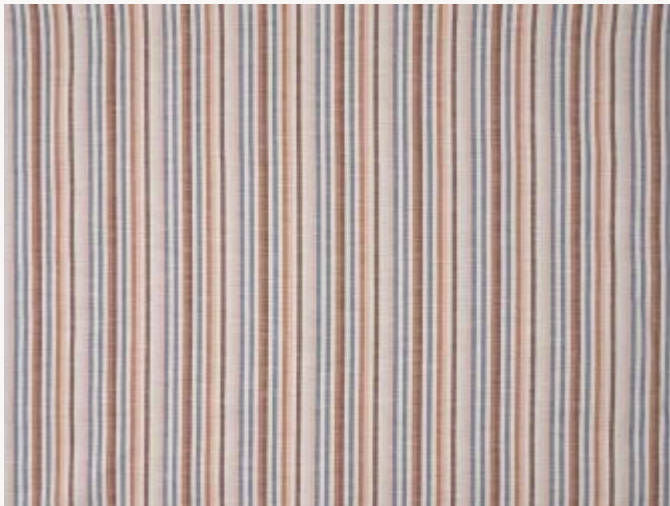

# F3733006 PAPEETE

PAPEETE is an outdoor performance fabric, a vertical linen stripe in a range of acidic colors. Between simplicity and refinement, its weaving illustrates all the know-how of Pierre Frey's workshops in northern France.

## F3733006 - Rivage

Raccord : Horizontal 15 cm / 5.90 inch

Laize : 147,00 cm / 57,87 inch

## Pierre Frey

<b>PERFORMANCE</b>	Outdoor
<b>TYPE</b>	Jacquards
<b>USE</b>	Normal use
<b>MARTINDALE</b>	16.000 T
<b>COMPOSITION</b>	69 % Linen - 31 % Acrylic
<b>SALES UNIT</b>	Available per meter/yard
<b>WIDTH</b>	147 cm / 57,87 inch
<b>REPEAT</b>	H: 15 cm - 5,90 inch
<b>WEIGHT</b>	543 gr / ml
<b>CARE</b>	