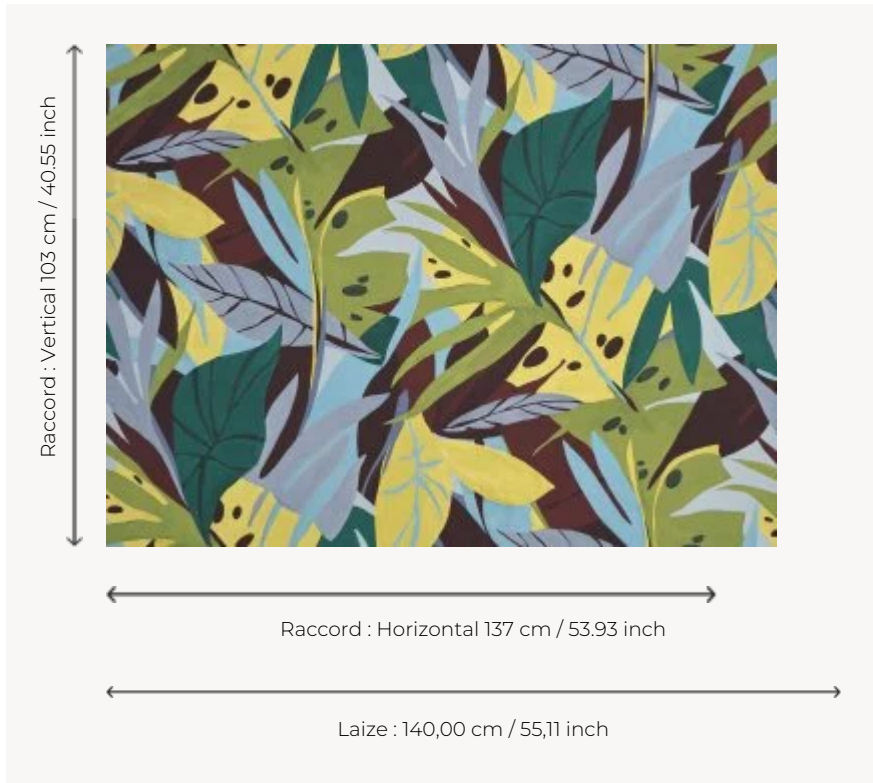

F3743002 ONOTOA

Bright and dense foliage printed on cotton whose vibrant colors echo the exuberance of tropical vegetation.

F3743002 - Exotic

Pierre Frey

TYPE	Prints
COMPOSITION	100 % Cotton
SALES UNIT	Available per meter/yard
WIDTH	140 cm / 55,11 inch
REPEAT	H: 137 cm - 53,93 inch V: 103 cm - 40,55 inch Straight repeat
WEIGHT	308 gr / ml
CARE	
BOOK	F9979212024

2 Colors

F3743001
Oceanie

F3743002
Exotic