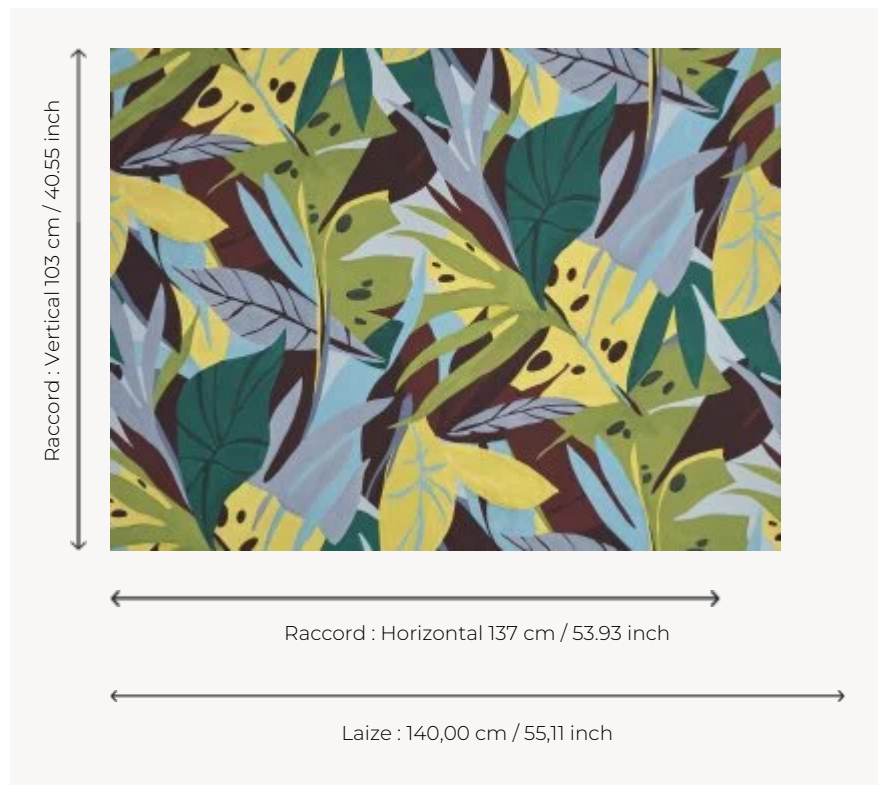

F3743002 ONOTOA

Bright and dense foliage printed on cotton whose vibrant colors echo the exuberance of tropical vegetation.

F3743002 - Exotic

Pierre Frey

TYPE	Prints
COMPOSITION	100 % Cotton
SALES UNIT	Available per meter/yard
WIDTH	140 cm / 55,11 inch
REPEAT	H: 137 cm - 53,93 inch V: 103 cm - 40,55 inch Straight repeat
WEIGHT	308 gr / ml
CARE	
BOOK	F9979212024

2 Colors

F3743001
Oceanie

F3743002
Exotic