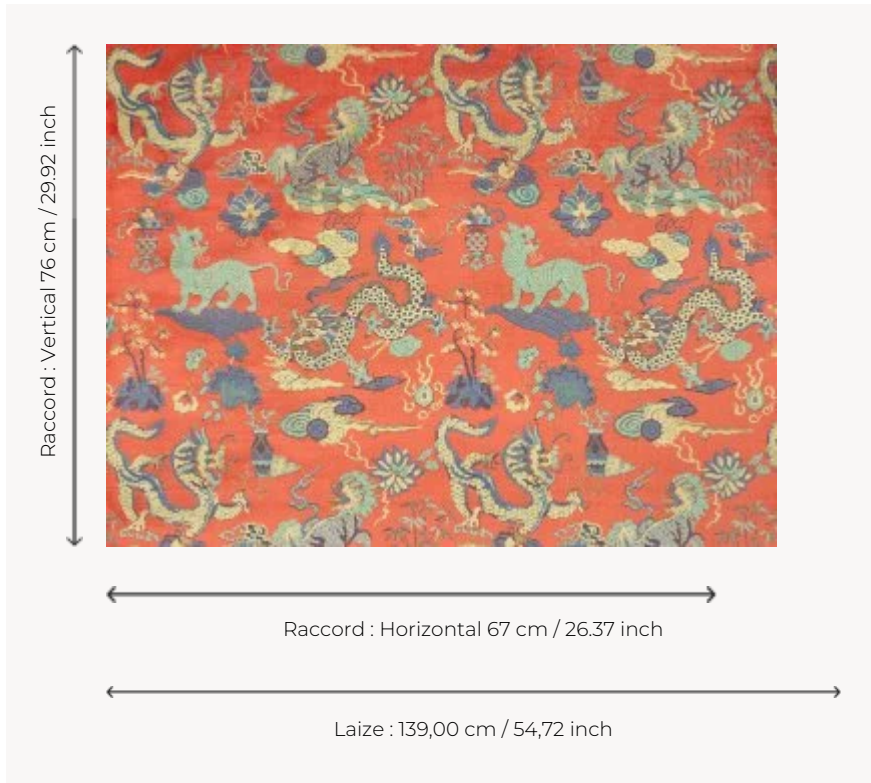

F3802002 WANLY

Legendary creatures symbolising wisdom and strength, dragons and tigers compose this brightly coloured Genoa velvet.

F3802002 - Cinabre

Pierre Frey

PERFORMANCE	High Rub Test
TYPE	-
USE	Normal use
MARTINDALE	>100.000 T
COMPOSITION	77 % Viscose - 23 % Polyester
SALES UNIT	Available per meter/yard
WIDTH	139 cm / 54,72 inch
REPEAT	H: 67 cm - 26,37 inch V: 76 cm - 29,92 inch Straight repeat
WEIGHT	1494 gr / ml
CARE	
CERTIFICATIONS	BS5852 Cigarette & match test EN1021-1-2 in conjunction with suitable combustion modified foam
INFORMATION	Patina with use
BOOK	F9979202301

3 Colors

F3802001
Bleu roi

F3802002
Cinabre

F3802003
Foret