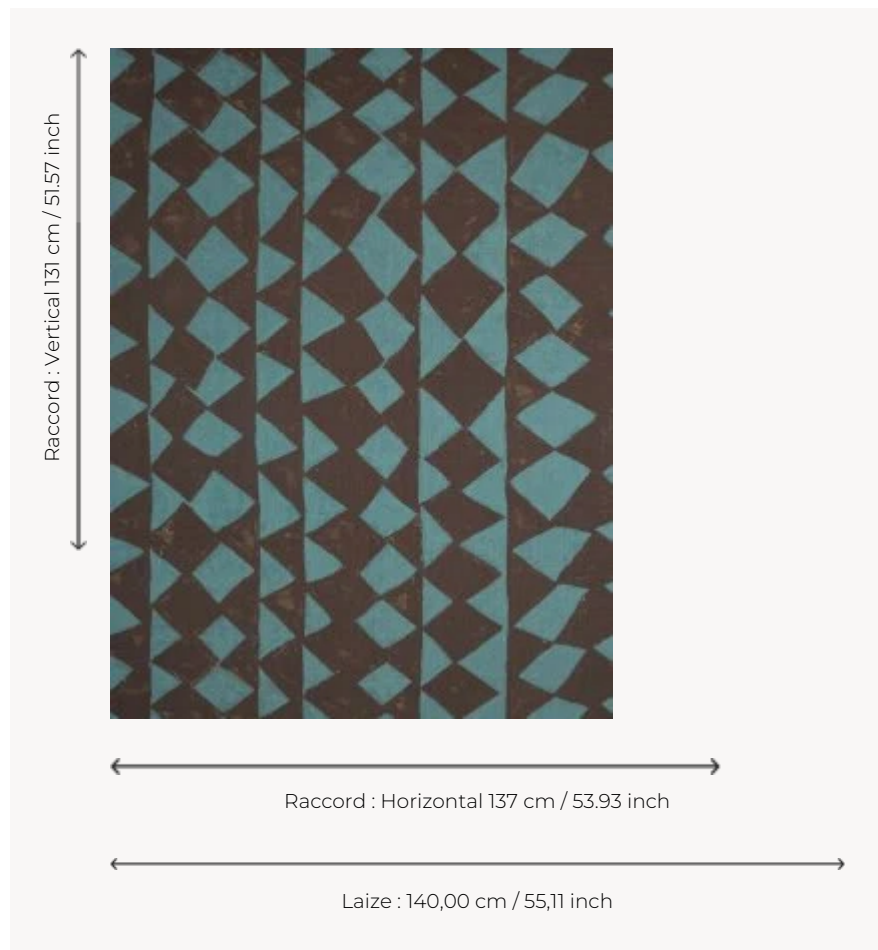

F3849002 EFUTU

Printed on linen with graphic lozenges in an irregular pattern reminiscent of many traditional wall decorations.

F3849002 - Aqua

Pierre Frey

TYPE	Prints
COMPOSITION	100 % Linen
SALES UNIT	Available per meter/yard
WIDTH	140 cm / 55,11 inch
REPEAT	H: 137 cm - 53,93 inch V: 131 cm - 51,57 inch Straight repeat
WEIGHT	616 gr / ml
CARE	
INFORMATION	Some little white dots may appear on the fabric due to the authentic linen fiber
BOOK	F9979202302

2 Colors

F3849001
Charbon

F3849002
Aqua