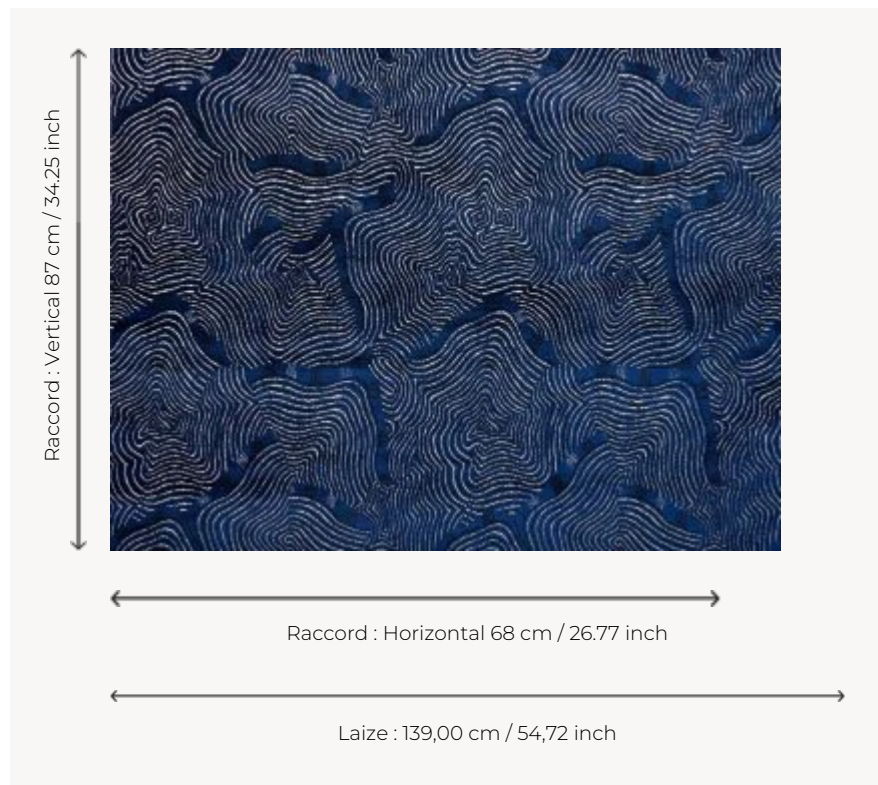

F3855003 SHABEEL

Magnificent velvet with a particularly soft hand and a timeless, graphic design reminiscent of oriental tiger motifs in deep, intense tones.

F3855003 - Marine

Pierre Frey

PERFORMANCE	High Rub Test
TYPE	-
USE	Normal use
MARTINDALE	>100.000 T
COMPOSITION	80 % Viscose - 20 % Cotton
SALES UNIT	Available per meter/yard
WIDTH	139 cm / 54,72 inch
REPEAT	H: 68 cm - 26,77 inch V: 87 cm - 34,25 inch Straight repeat
WEIGHT	660 gr / ml
CARE	
CERTIFICATIONS	BS5852 Cigarette & match test EN1021-1-2 in conjunction with suitable combustion modified foam
INFORMATION	Patina with use
BOOK	F9979202302 F9979202304

3 Colors

F3855001
Ambre

F3855002
Foret

F3855003
Marine