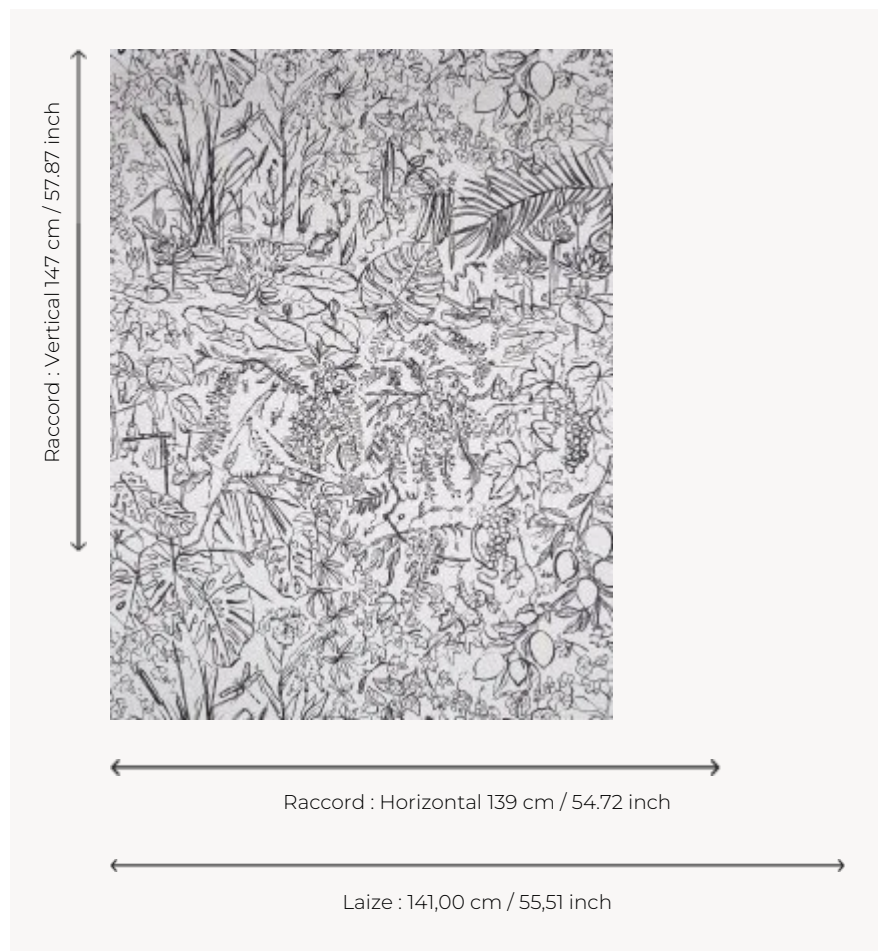

F3908001 FLORE

An insatiable artist, Raphaël Schmitt paints nature with a freedom that is reflected in his brushstrokes. He illustrates an exuberant tropical forest with vitality and fantasy, one graphic in black and white, the other delicate in pastel washes. Also available as wallpaper FP089 FLORE.

F3908001 - Fusain

Pierre Frey

TYPE	Prints
ARTIST	Raphaël Schmitt
COMPOSITION	100 % Linen
SALES UNIT	Available per meter/yard
WIDTH	141 cm / 55,51 inch
REPEAT	H: 139 cm - 54,72 inch V: 147 cm - 57,87 inch Straight repeat
WEIGHT	338 gr / ml
CARE	

INFORMATION

Some little white dots may appear on the fabric due to the authentic linen fiber

2 Colors

F3908001
Fusain

F3908002
Tropical