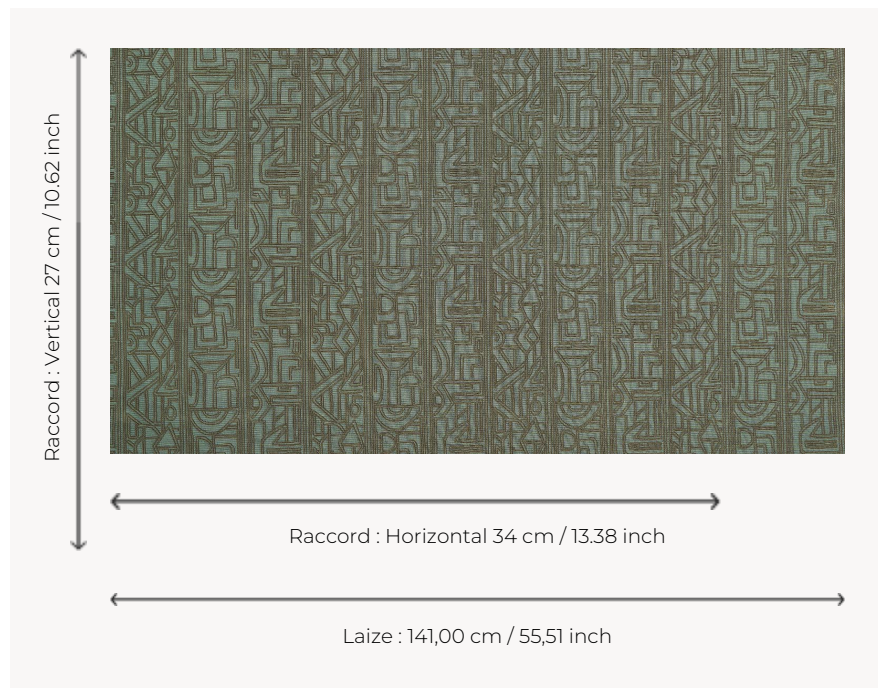

F3965001 SALTA

Delicate loop velvet with graphic and ethnic stripes, SALTA combines character and refinement for seating use.

F3965001 - AQUA

Pierre Frey

PERFORMANCE	Martindale > 25 000 T
TYPE	Epinglé velvets - Fibres douces - Soft fiber fabrics
USE	Intensive use
MARTINDALE	>100.000 T
COMPOSITION	100 % Cotton
SALES UNIT	Available per meter/yard
WIDTH	141 cm / 55,51 inch
REPEAT	H: 34 cm - 13,38 inch V: 27 cm - 10,62 inch Straight repeat
WEIGHT	740 gr / ml
CARE	
CERTIFICATIONS	BS5852 Cigarette test BS5852 Cigarette & match test BS5852 Match test
INFORMATION	pile 100% cotton
BOOK	F9979202502

4 Colors

F3965001
AQUA

F3965002
SIENNE

F3965003
KAKI

F3965004
GRÈGE