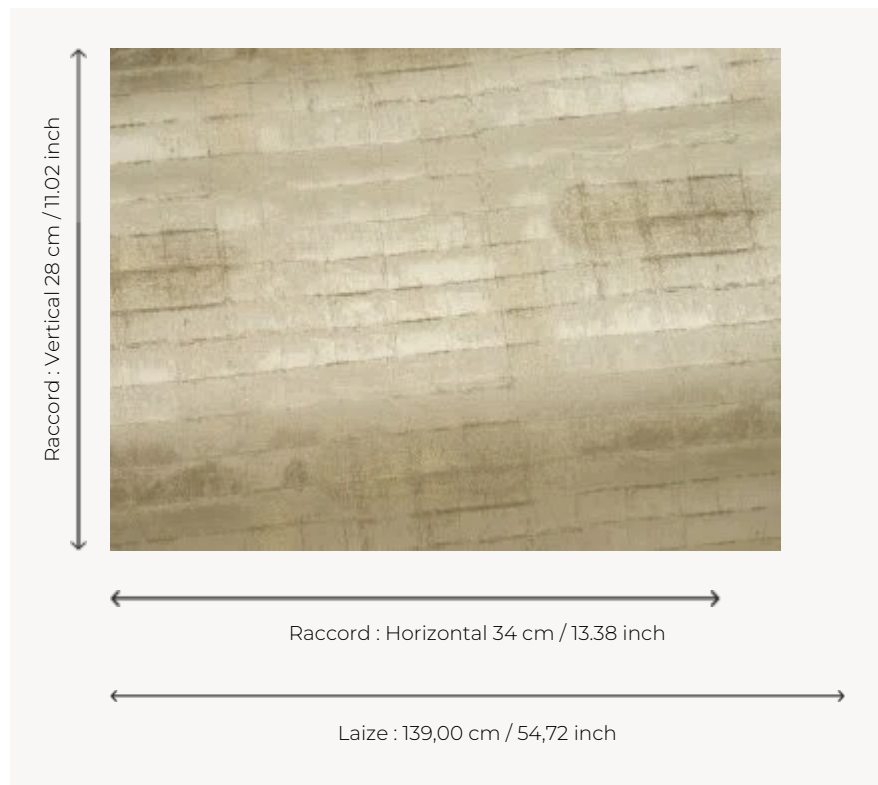

I6519001 PREZIOSA

Like gold leaf delicately placed on silk, counterbalancing with supreme sophistication the understated starkness of a modern design characteristic of the 1930s.

I6519001 - Duna

Fadini Borghi

TYPE	-
USE	Curtain
COMPOSITION	59 % Cotton - 27 % Silk - 14 % Polyester
SALES UNIT	Available per meter/yard
WIDTH	139 cm / 54,72 inch
REPEAT	H: 34 cm - 13,38 inch V: 28 cm - 11,02 inch
WEIGHT	296 gr / ml
CARE	

1 Colors

16519001
Duna